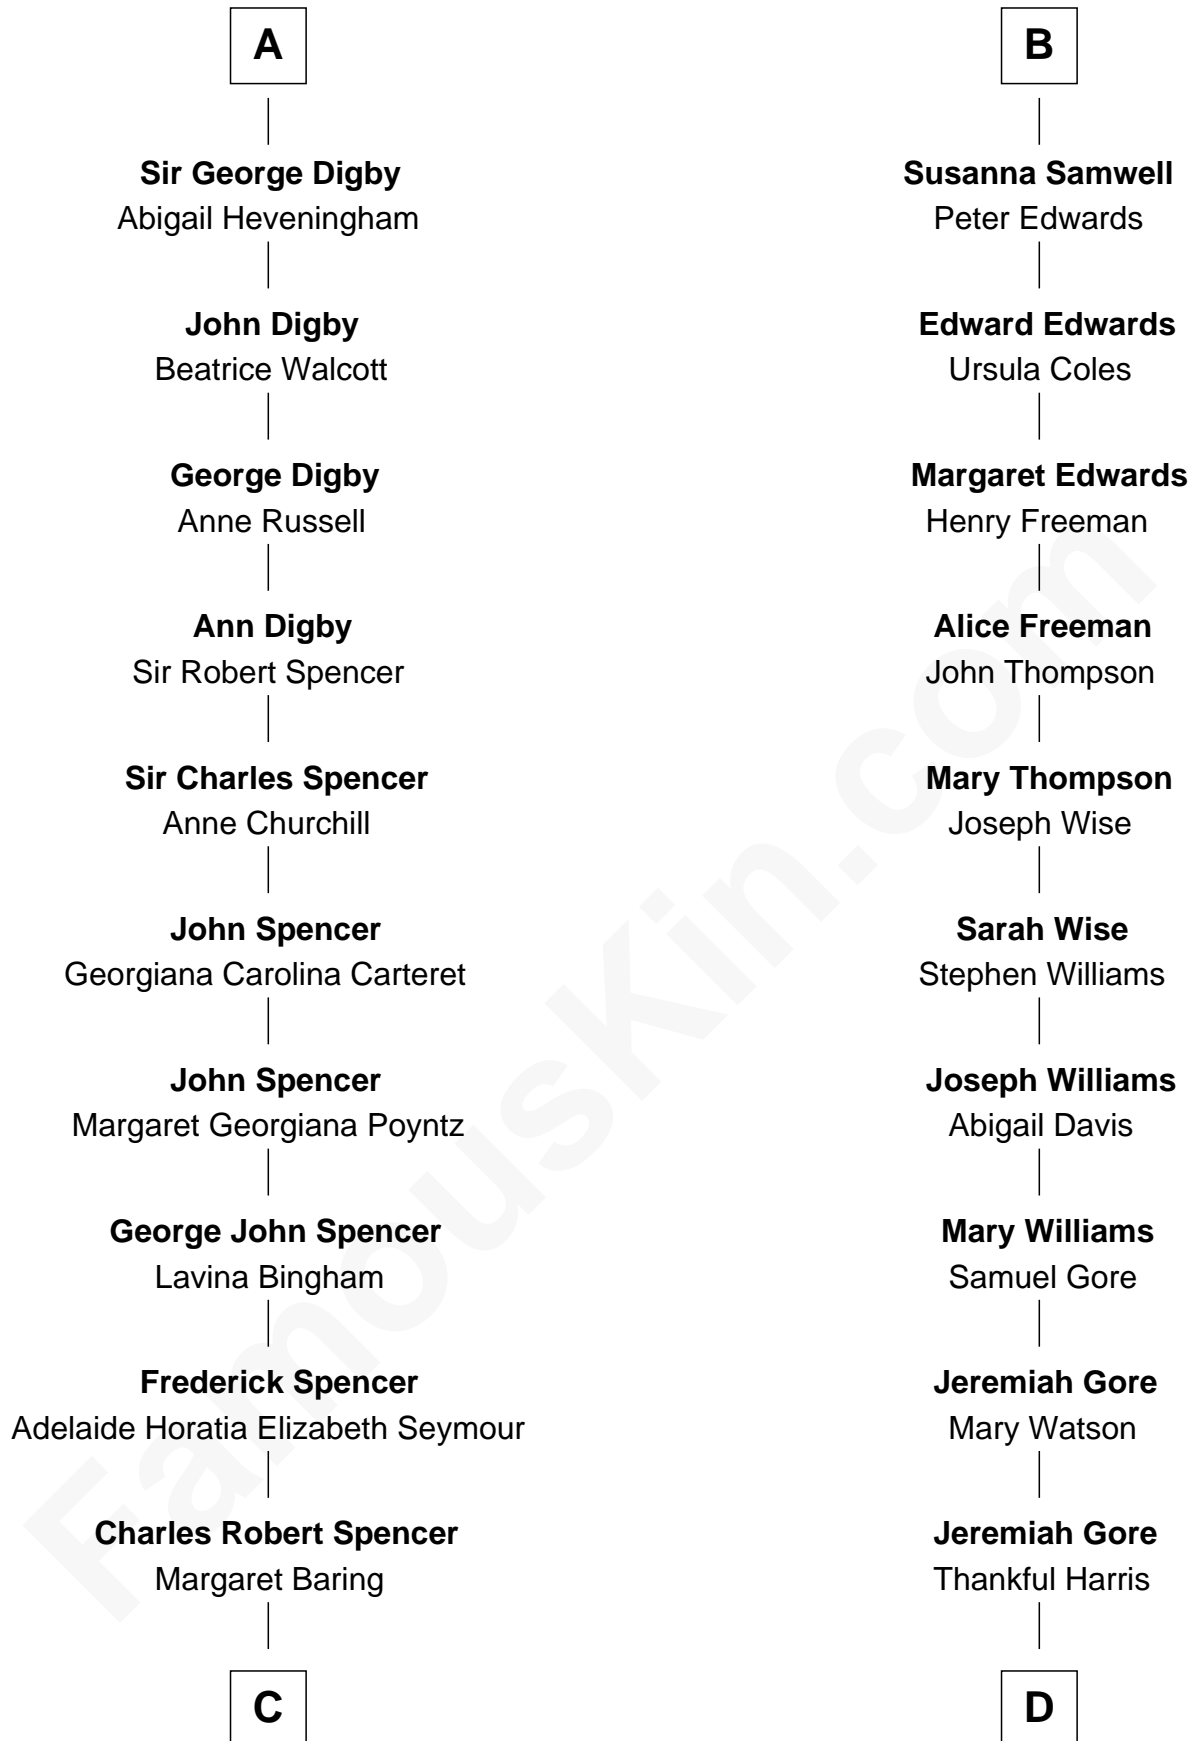

FamousKin.com Relationship Chart of

Princess Diana

Princess of Wales

19th cousin of

Fannie Farmer

Author of original Fannie Farmer Cookbook

William de la Spine

Margery Durvassal

C

Albert Edward John Spencer
Cynthia Elinor Beatrix Hamilton

Edward John Spencer
Frances Ruth Burke Roche

Princess Diana
Princess of Wales

D

Mary Watson Gore
John Adams Merritt

Mary Watson Merritt
John Franklin Farmer