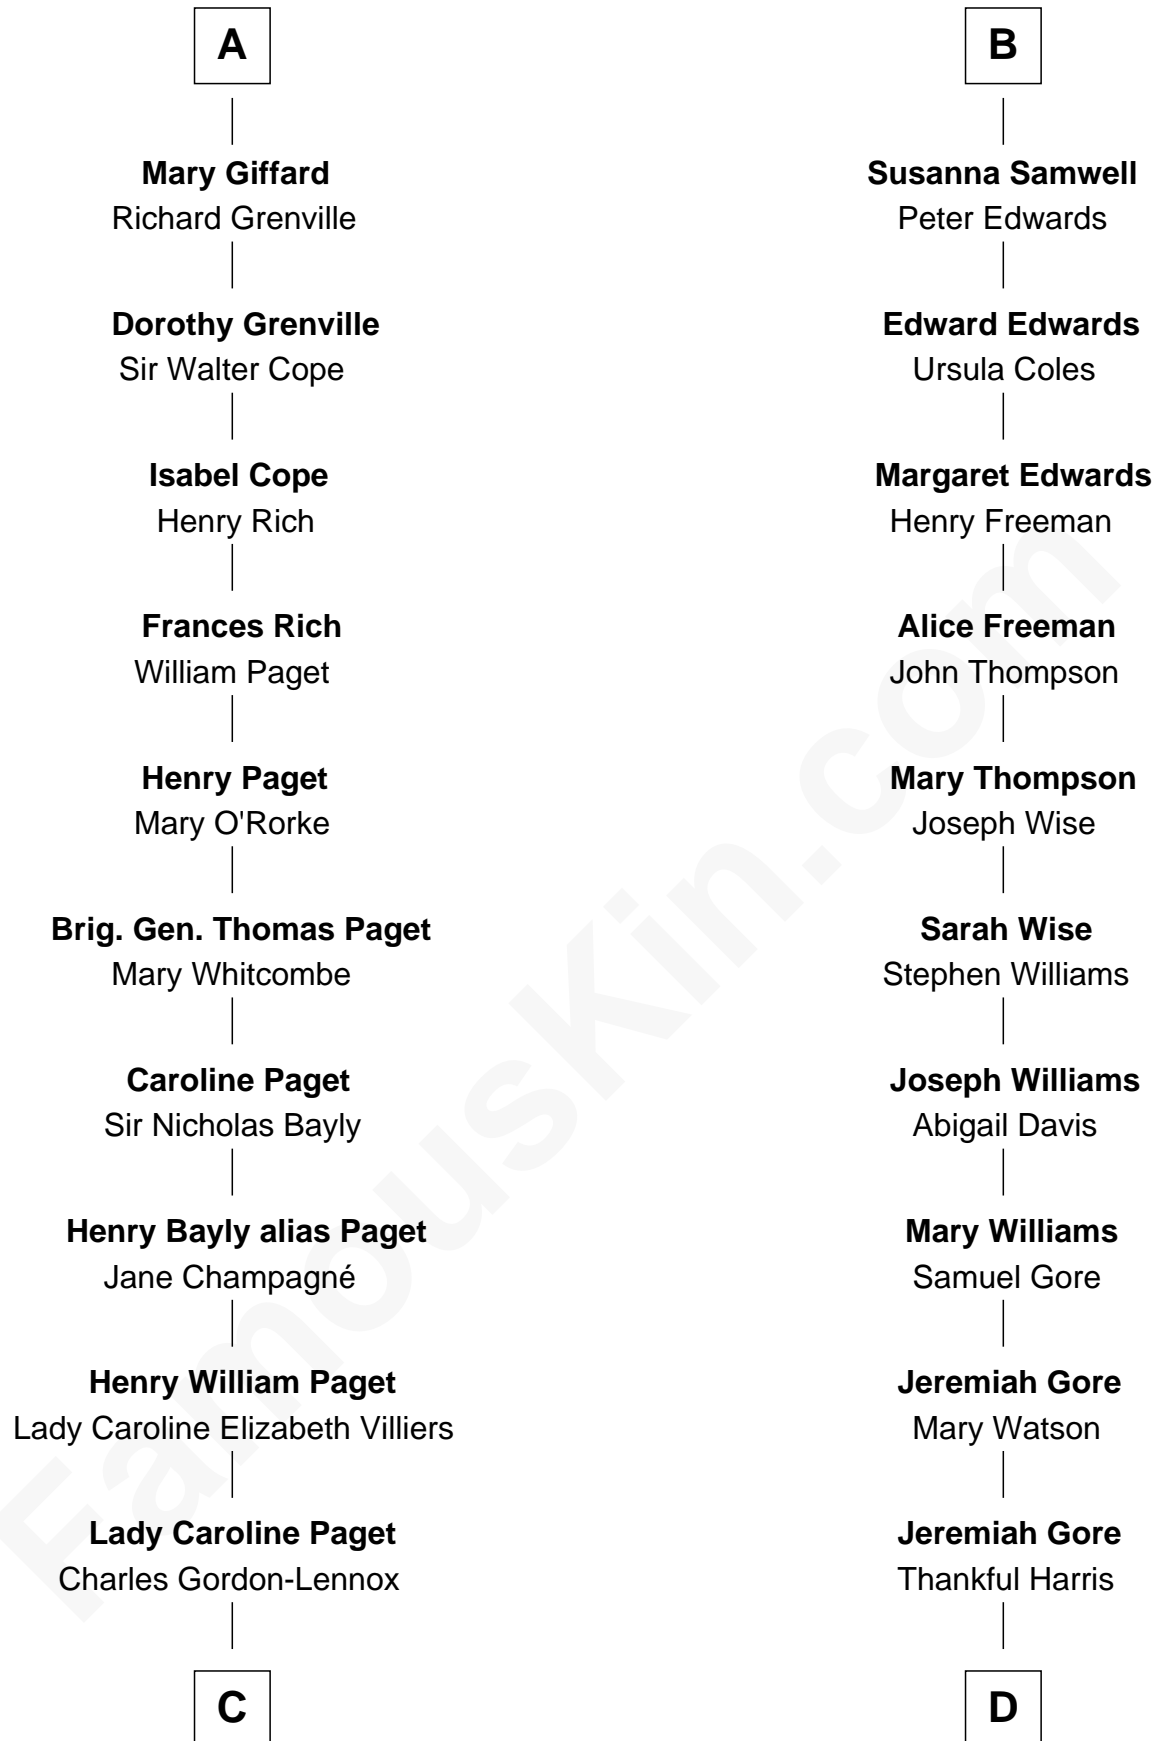

FamousKin.com
Relationship Chart of
Princess Diana
Princess of Wales

19th cousin 2 times removed of

Fannie Farmer
Author of original Fannie Farmer Cookbook

C

Cecilia Catherine Gordon-Lennox

Charles George Bingham

Rosalind Cecilia Caroline Bingham

James Albert Edward Hamilton

Cynthia Elinor Beatrix Hamilton

Albert Edward John Spencer

Edward John Spencer

Frances Ruth Burke Roche

Princess Diana

Princess of Wales