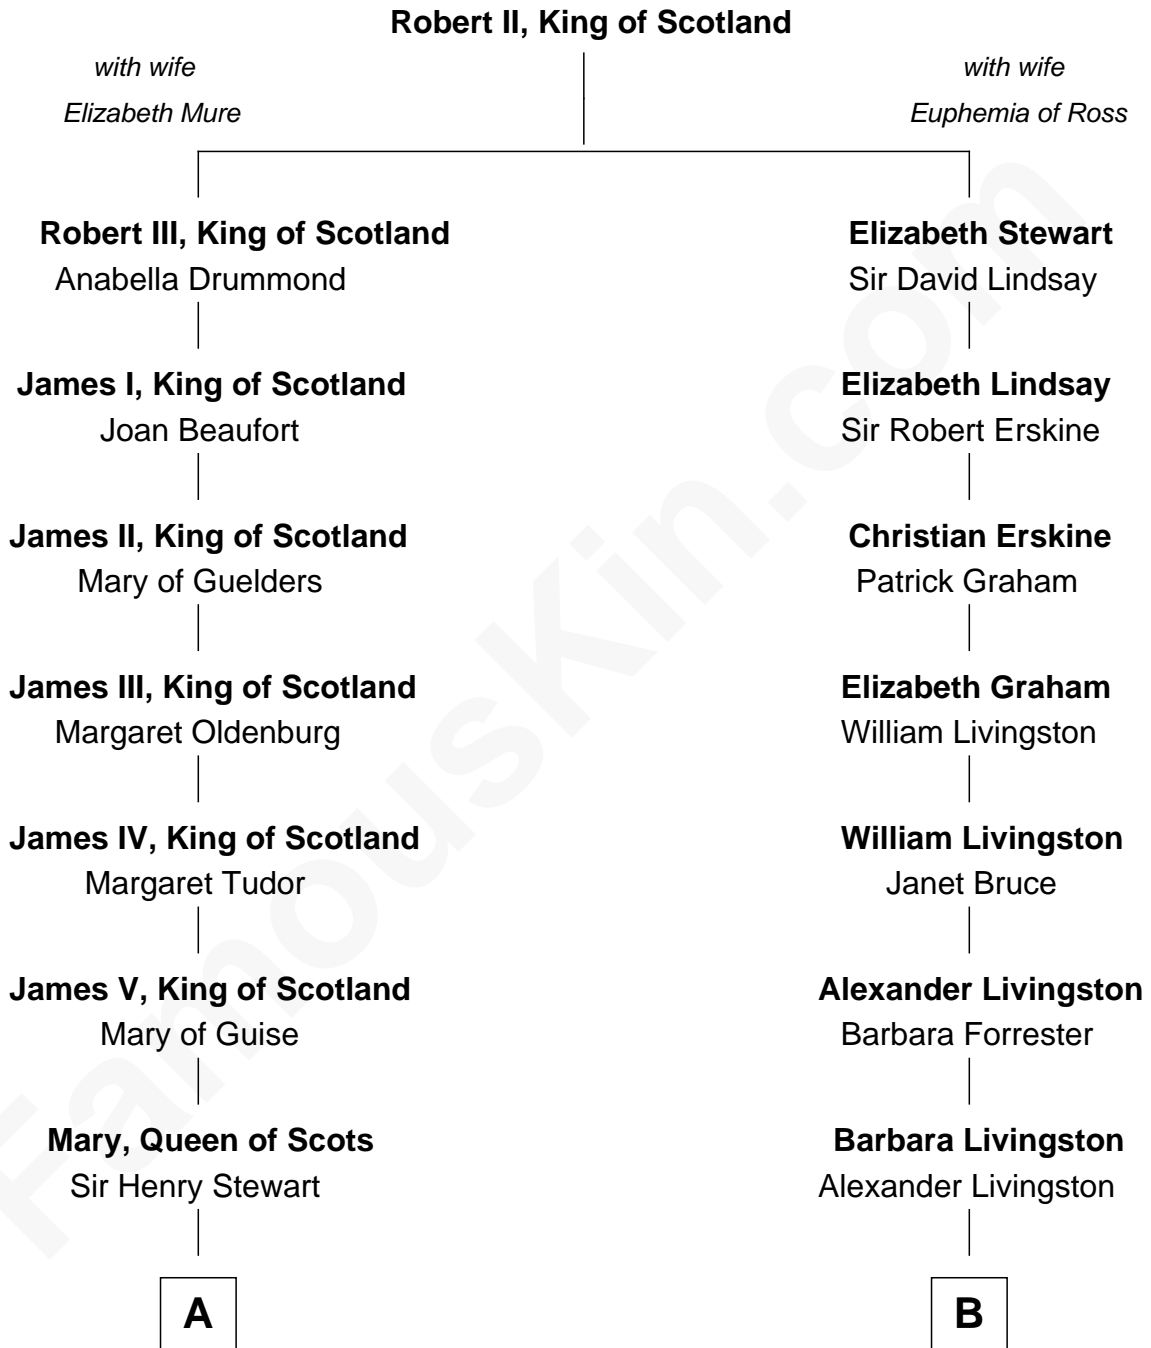

# FamousKin.com Relationship Chart of

**Princess Diana**

*Princess of Wales*

18th cousin 1 time removed of

**George H. W. Bush**

*41st U.S. President*

**C**

**Albert Edward John Spencer**  
Cynthia Elinor Beatrix Hamilton

**Edward John Spencer**  
Frances Ruth Burke Roche

**Princess Diana**  
*Princess of Wales*

**D**

**Prescott Sheldon Bush**  
Dorothy Wear Walker

**George H. W. Bush**  
*41st U.S. President*

FamousKin.com