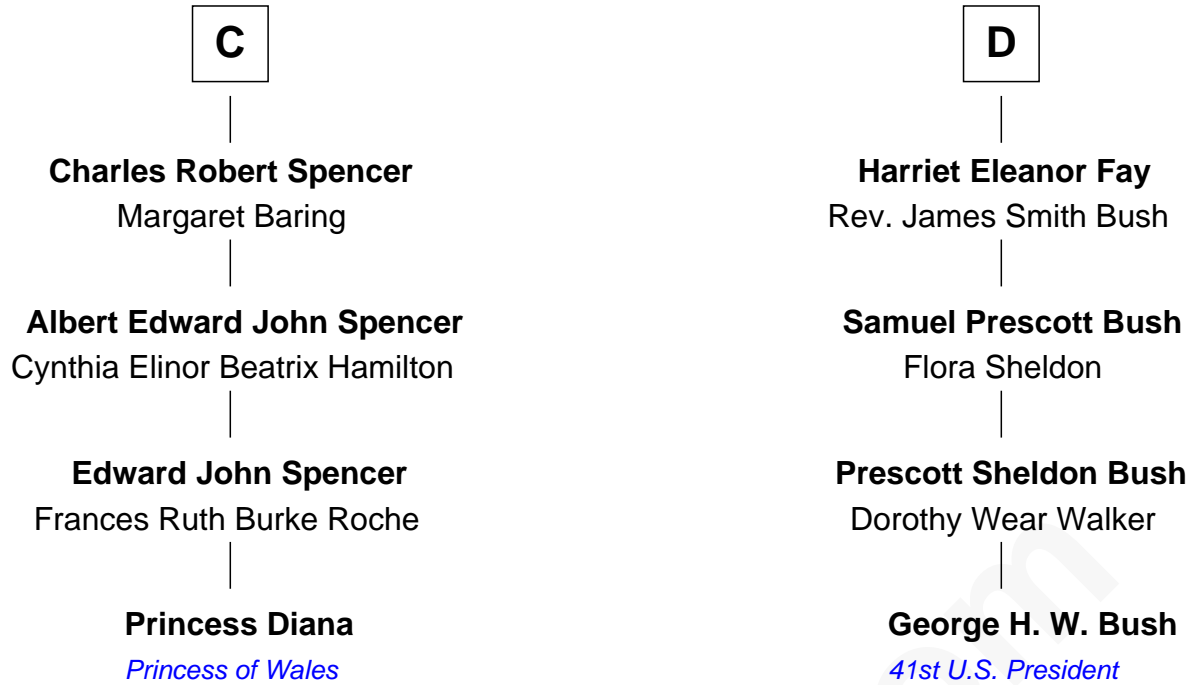

FamousKin.com