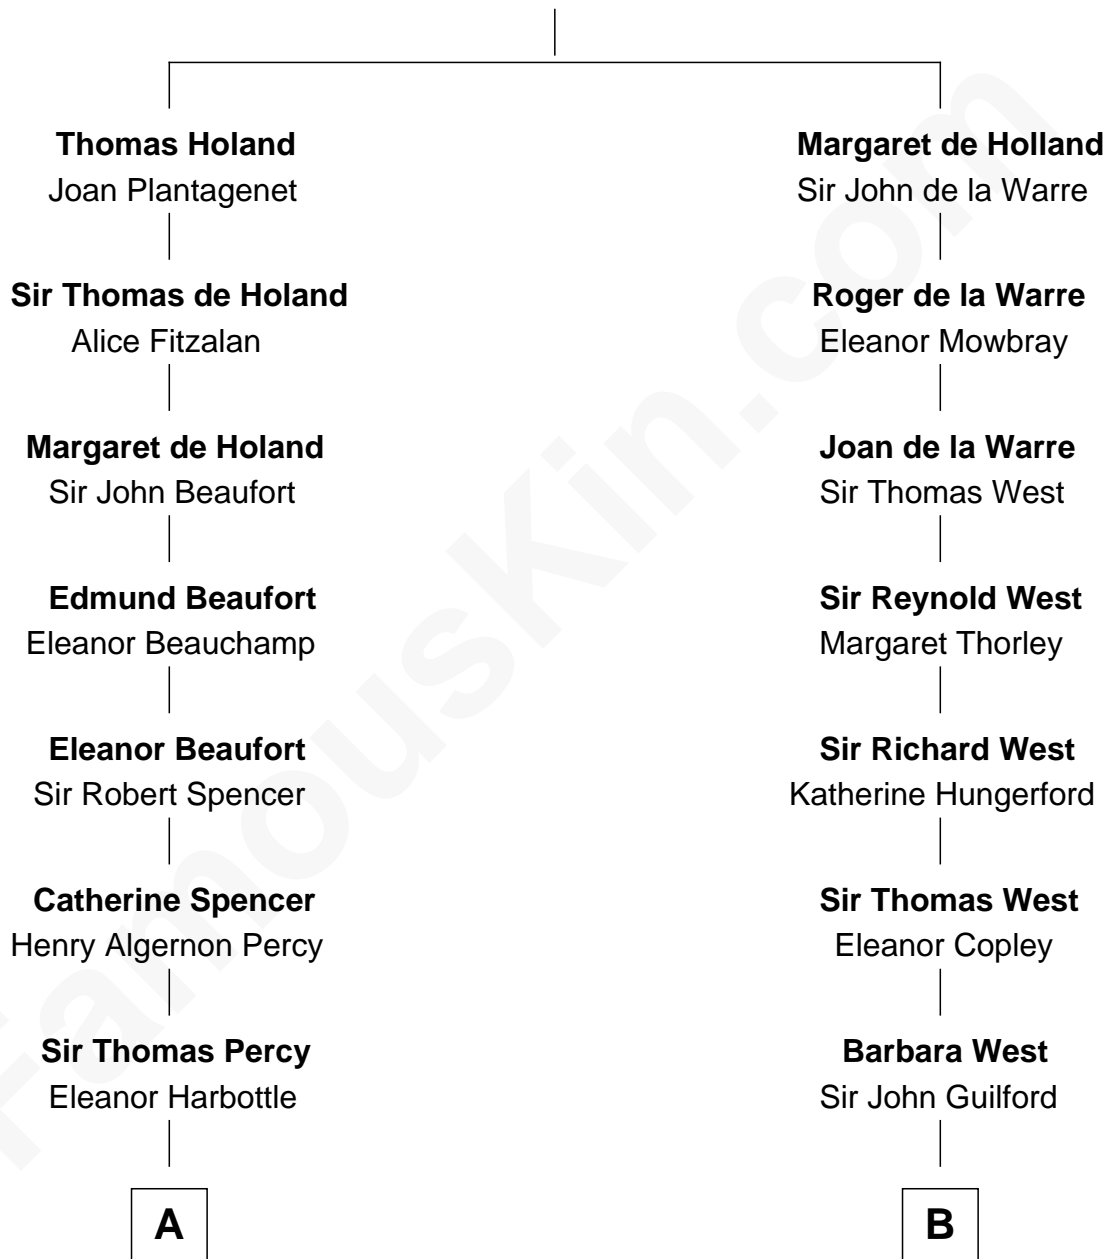

FamousKin.com Relationship Chart of

Princess Diana

Princess of Wales

20th cousin of

George H. W. Bush

41st U.S. President

Sir Robert de Holland

Maude la Zouche

A

Henry Percy
Katherine Neville

Henry Percy
Dorothy Devereux

Dorothy Percy
Robert Sydney

Dorothy Sydney
Henry Spencer

Sir Robert Spencer
Ann Digby

Sir Charles Spencer
Anne Churchill

John Spencer
Georgiana Carolina Carteret

John Spencer
Margaret Georgiana Poyntz

George John Spencer
Lavina Bingham

Frederick Spencer
Adelaide Horatia Elizabeth Seymour

C

B

Elizabeth Guilford
Sir William Cromer

Dorothy Cromer
William Seyliard

Elizabeth Seyliard
Cornelius Beresford