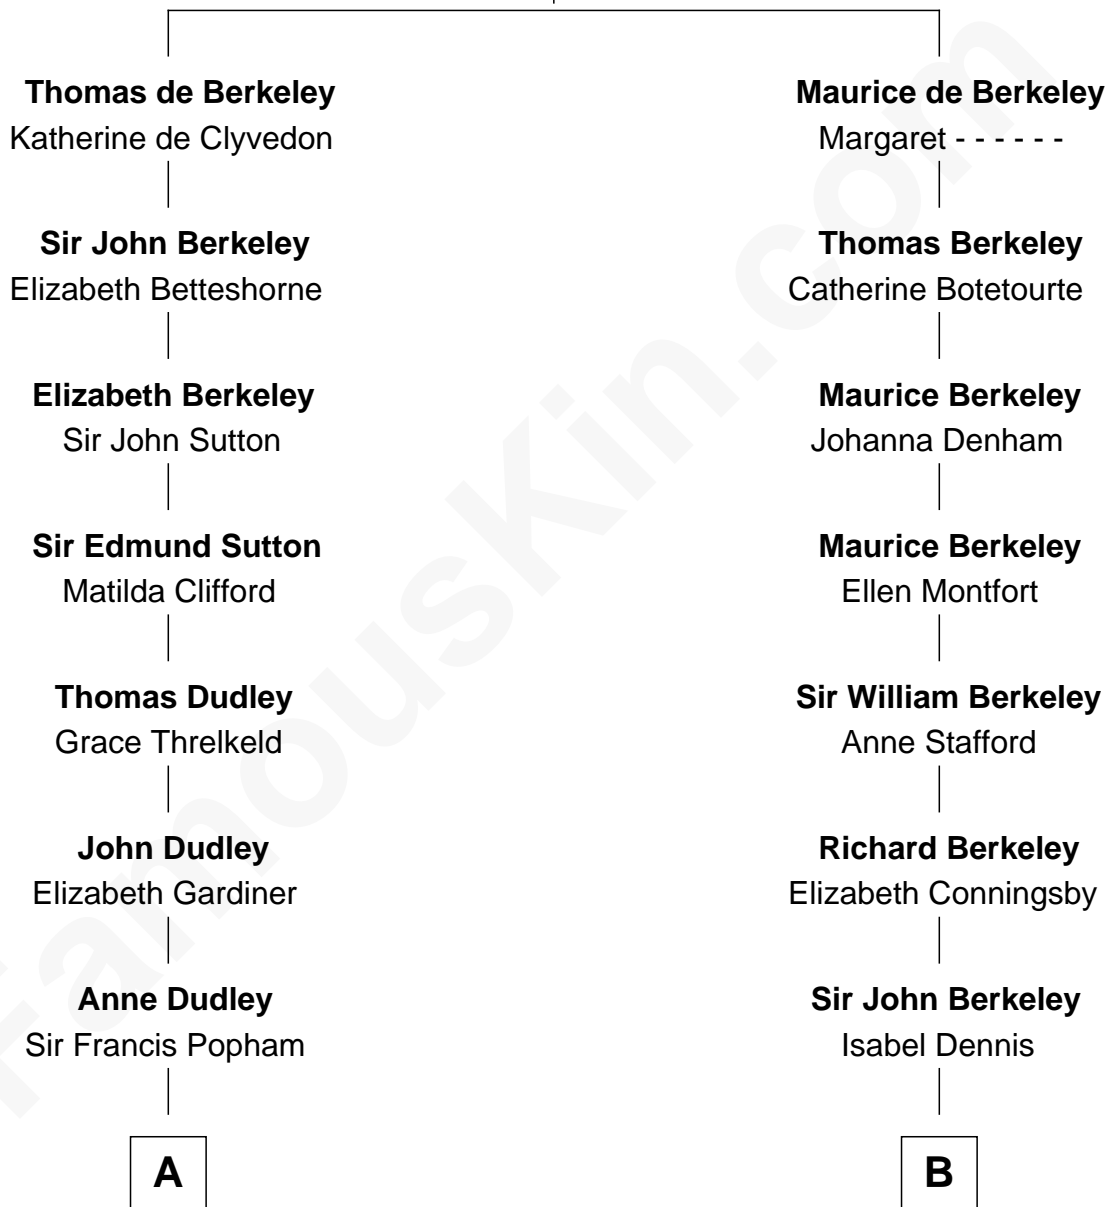

FamousKin.com
Relationship Chart of
Princess Diana
Princess of Wales

17th cousin 4 times removed of

George H. W. Bush
41st U.S. President

Sir Maurice de Berkeley
 Eve la Zouche

C

—
Samuel Howard Fay
Susan Montfort Shellman

—
Harriet Eleanor Fay
Rev. James Smith Bush

—
Samuel Prescott Bush
Flora Sheldon

—
Prescott Sheldon Bush
Dorothy Wear Walker

—
George H. W. Bush
41st U.S. President

FamousKin.com