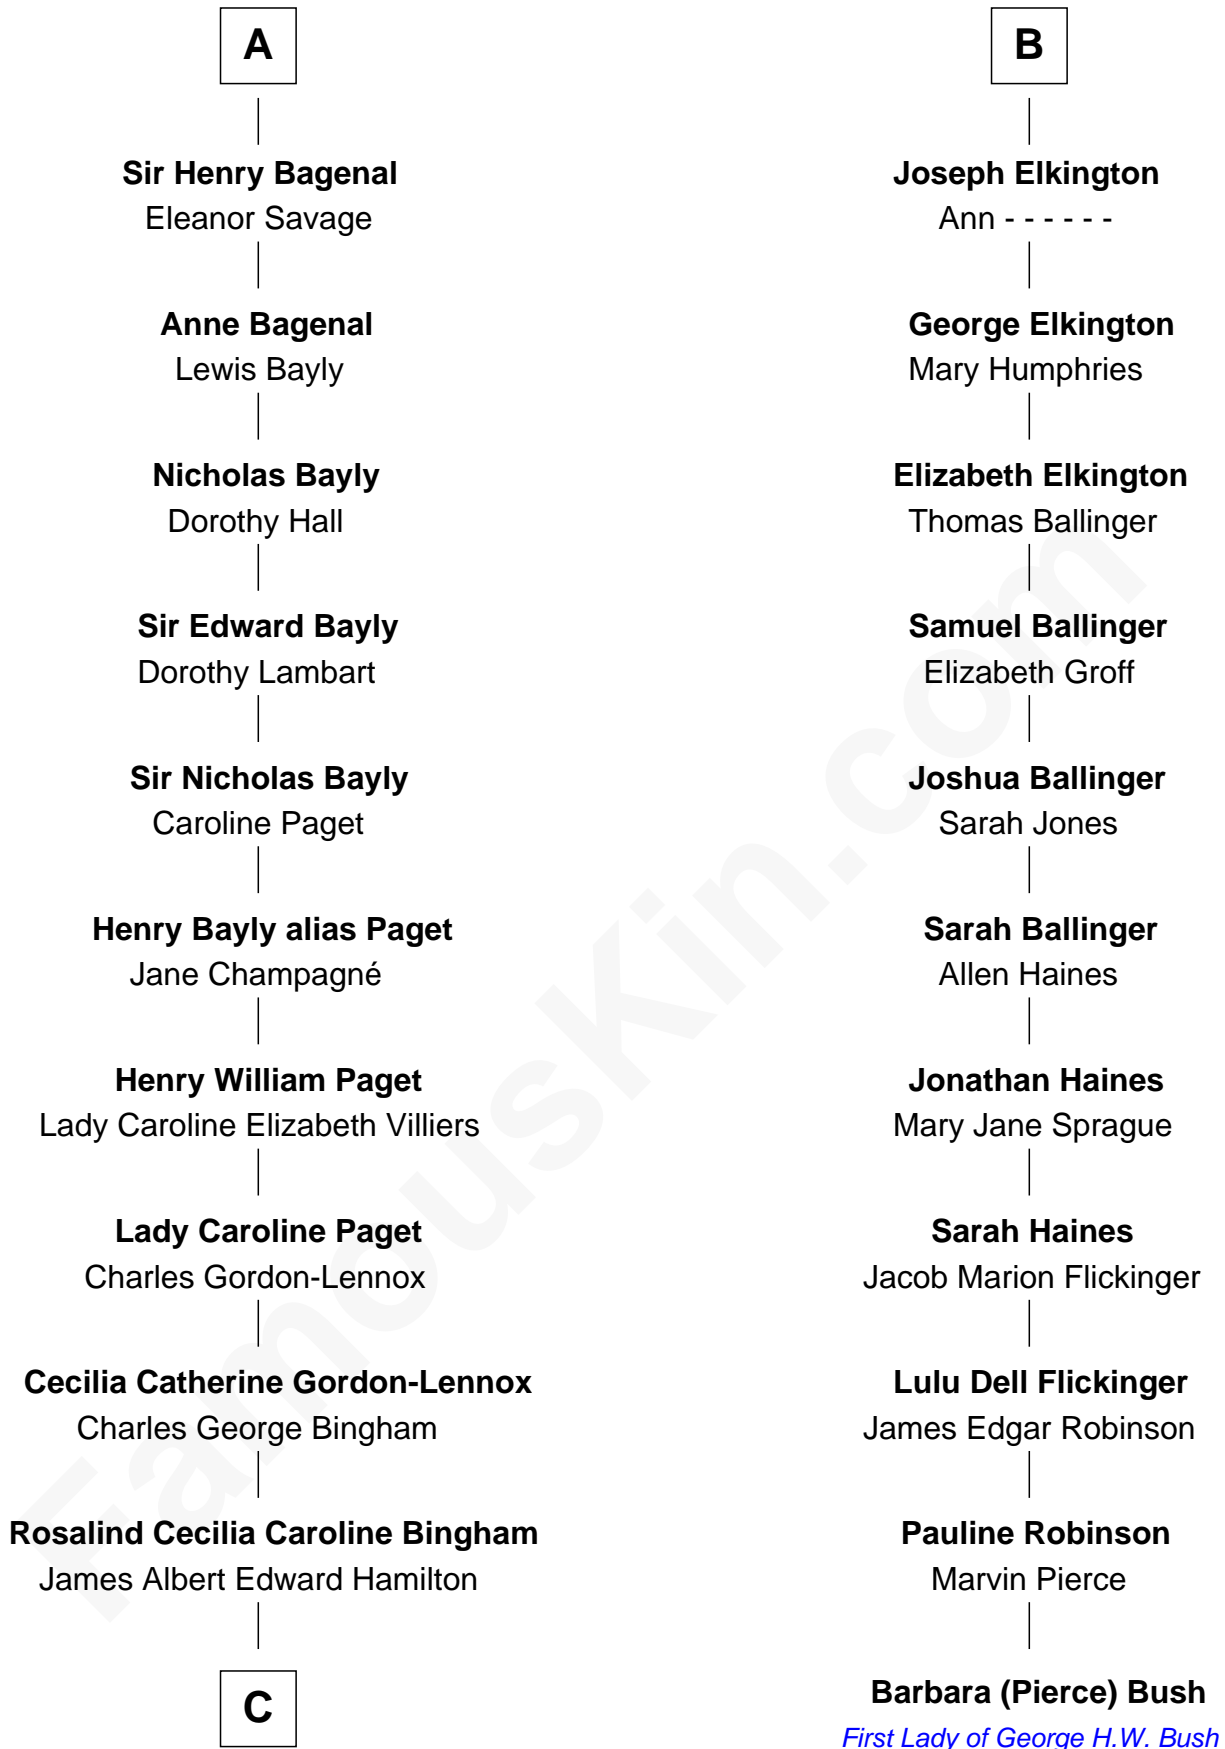

FamousKin.com
Relationship Chart of
Princess Diana
Princess of Wales

17th cousin 2 times removed of

Barbara (Pierce) Bush
First Lady of President George H.W. Bush

C

Cynthia Elinor Beatrix Hamilton

Albert Edward John Spencer

Edward John Spencer

Frances Ruth Burke Roche

Princess Diana

Princess of Wales

FamousKin.com