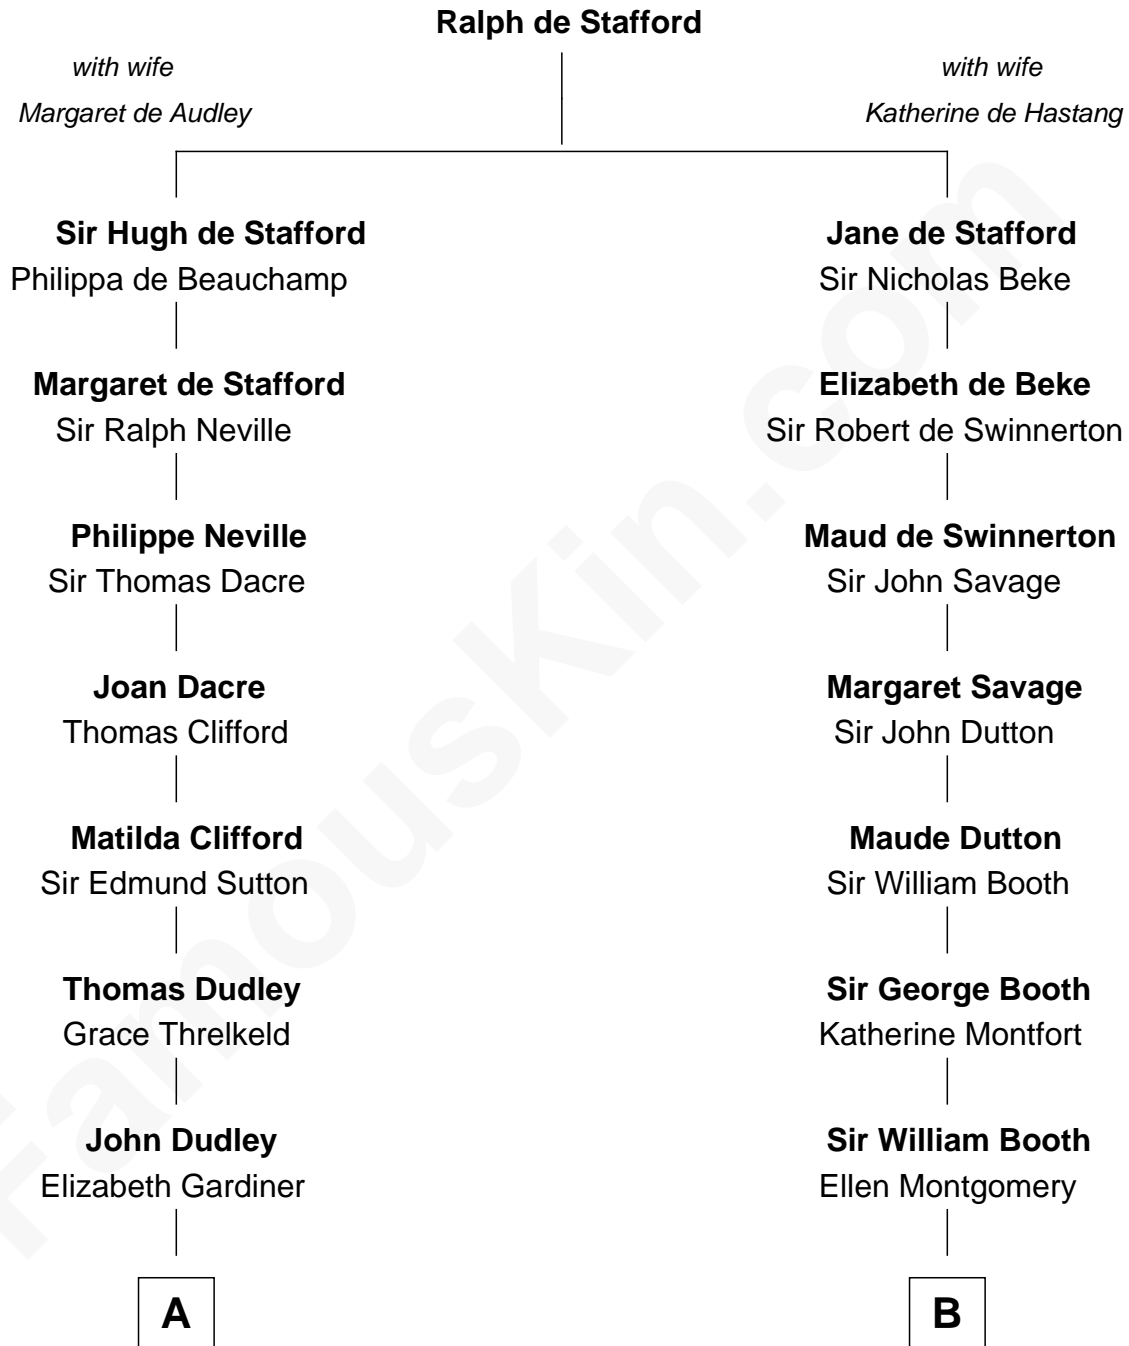

FamousKin.com
Relationship Chart of
Princess Diana
Princess of Wales

18th cousin 2 times removed of

Barbara (Pierce) Bush
First Lady of President George H.W. Bush

C

Edward John Spencer
Frances Ruth Burke Roche

Princess Diana
Princess of Wales

D

Jerome Place Marvin
Martha Ann Stokes

Mabel Marvin
Scott Pierce

Marvin Pierce
Pauline Robinson

Barbara (Pierce) Bush
First Lady of George H.W. Bush

FamousKin.com