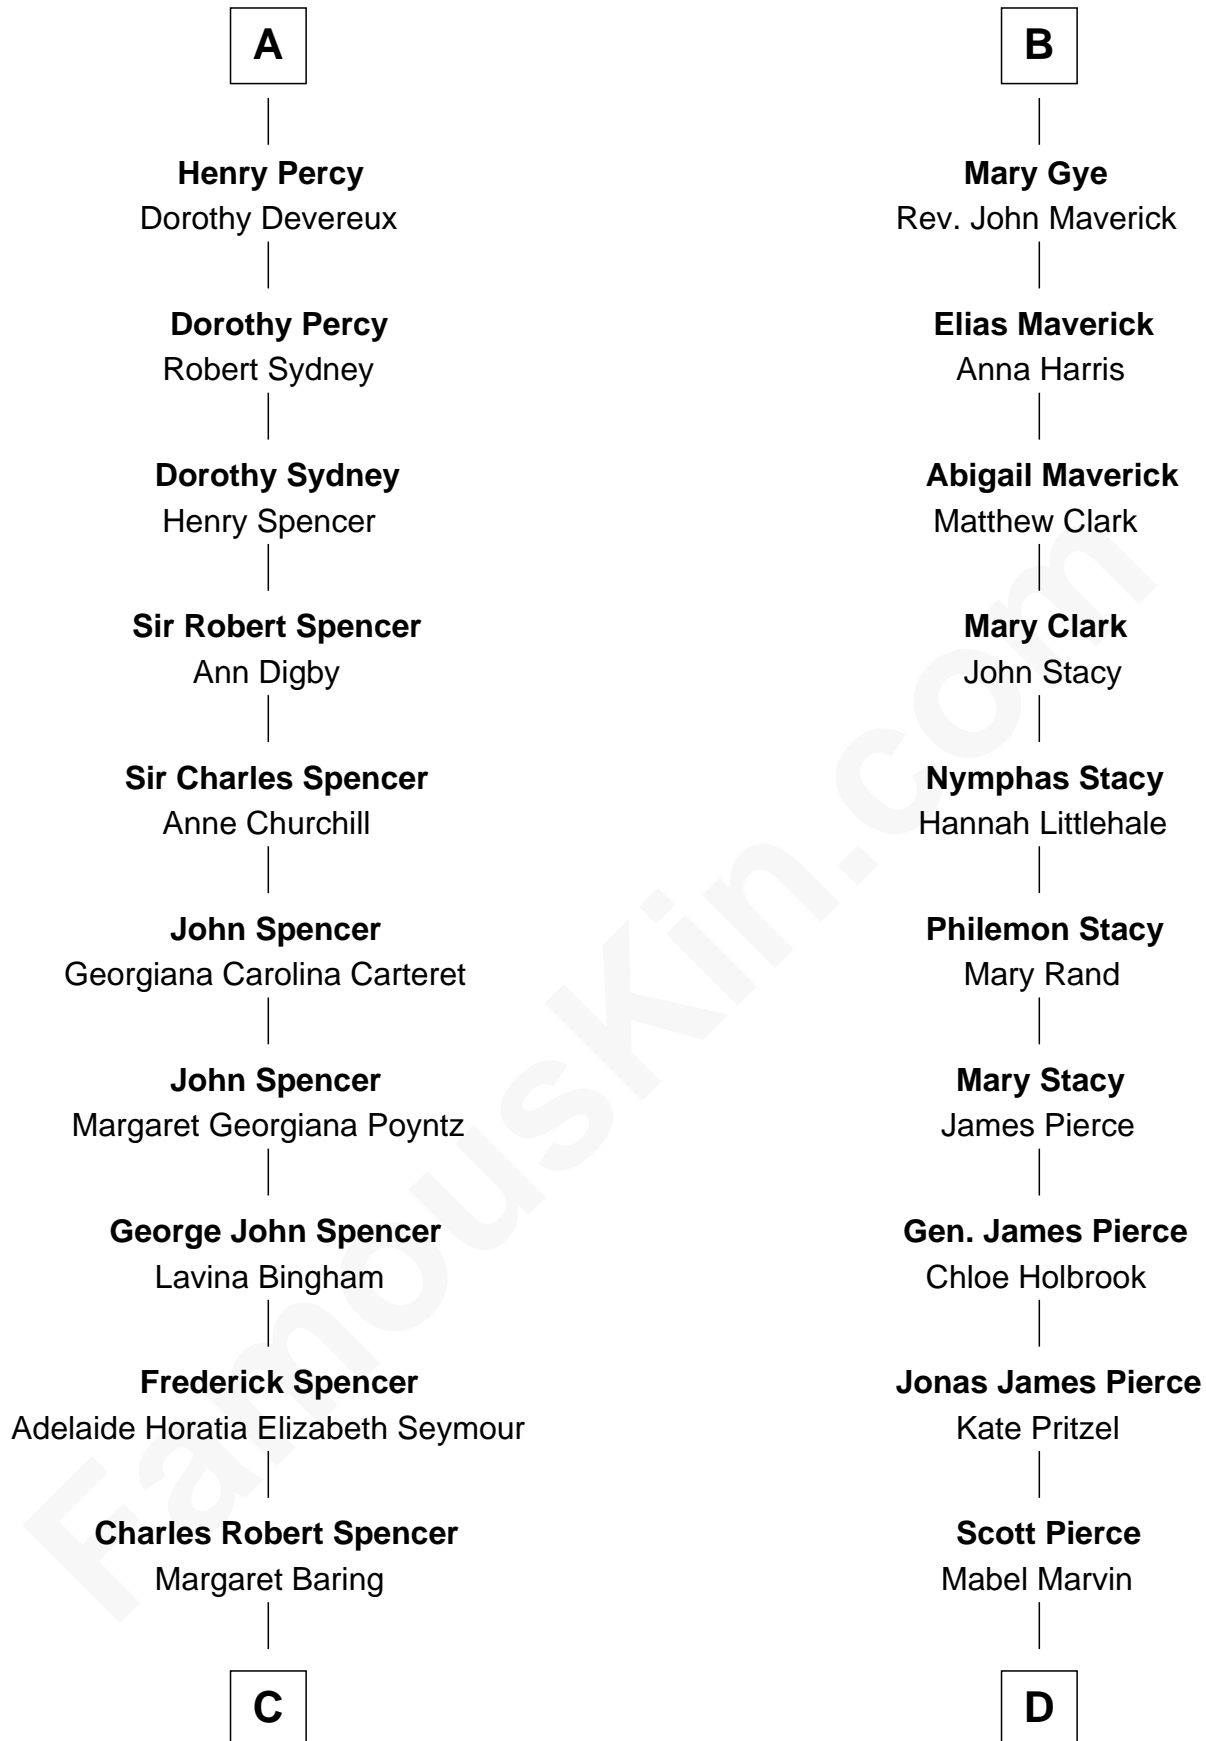

## Relationship Chart of

### Princess Diana

*Princess of Wales*

18th cousin 1 time removed of

**Barbara (Pierce) Bush**  
*First Lady of President George H.W. Bush*

FamousKin.com