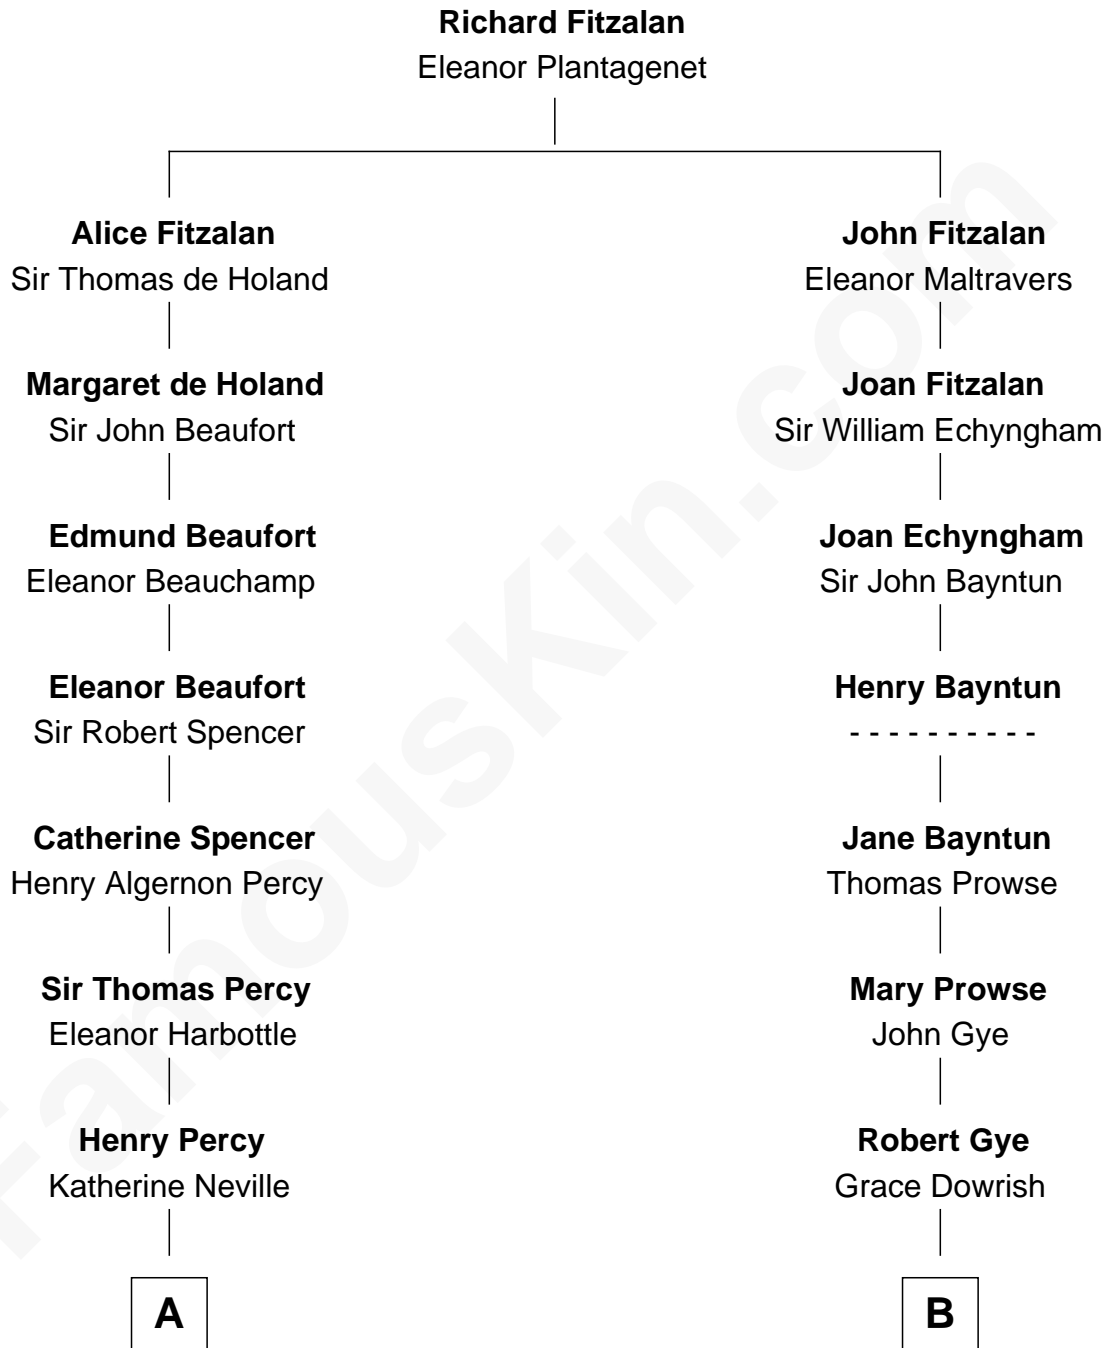

## Relationship Chart of

### Princess Diana

*Princess of Wales*

18th cousin 1 time removed of

**Barbara (Pierce) Bush**  
*First Lady of President George H.W. Bush*

FamousKin.com