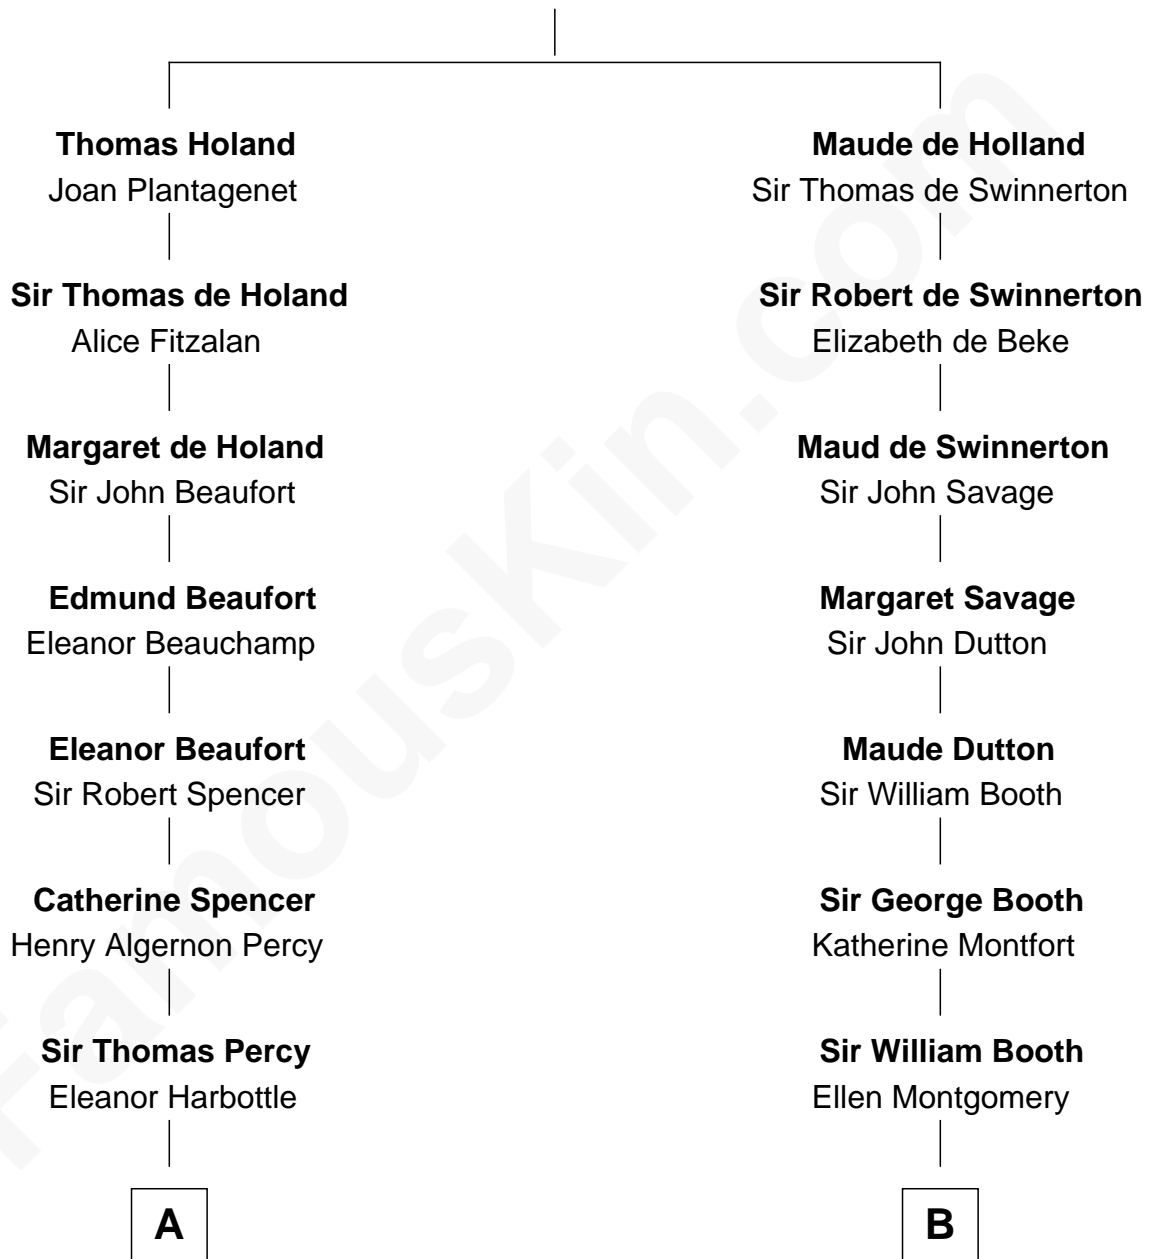

# FamousKin.com Relationship Chart of

**Princess Diana**

*Princess of Wales*

20th cousin of

**Barbara (Pierce) Bush**

*First Lady of President George H.W. Bush*

**Sir Robert de Holland**

Maude la Zouche

**A**

**Henry Percy**  
Katherine Neville

**Henry Percy**  
Dorothy Devereux

**Dorothy Percy**  
Robert Sydney

**Dorothy Sydney**  
Henry Spencer

**Sir Robert Spencer**  
Ann Digby

**Sir Charles Spencer**  
Anne Churchill

**John Spencer**  
Georgiana Carolina Carteret

**John Spencer**  
Margaret Georgiana Poyntz

**George John Spencer**  
Lavina Bingham

**Frederick Spencer**  
Adelaide Horatia Elizabeth Seymour

**C**

**B**

**Jane Booth**  
Sir Thomas Holford