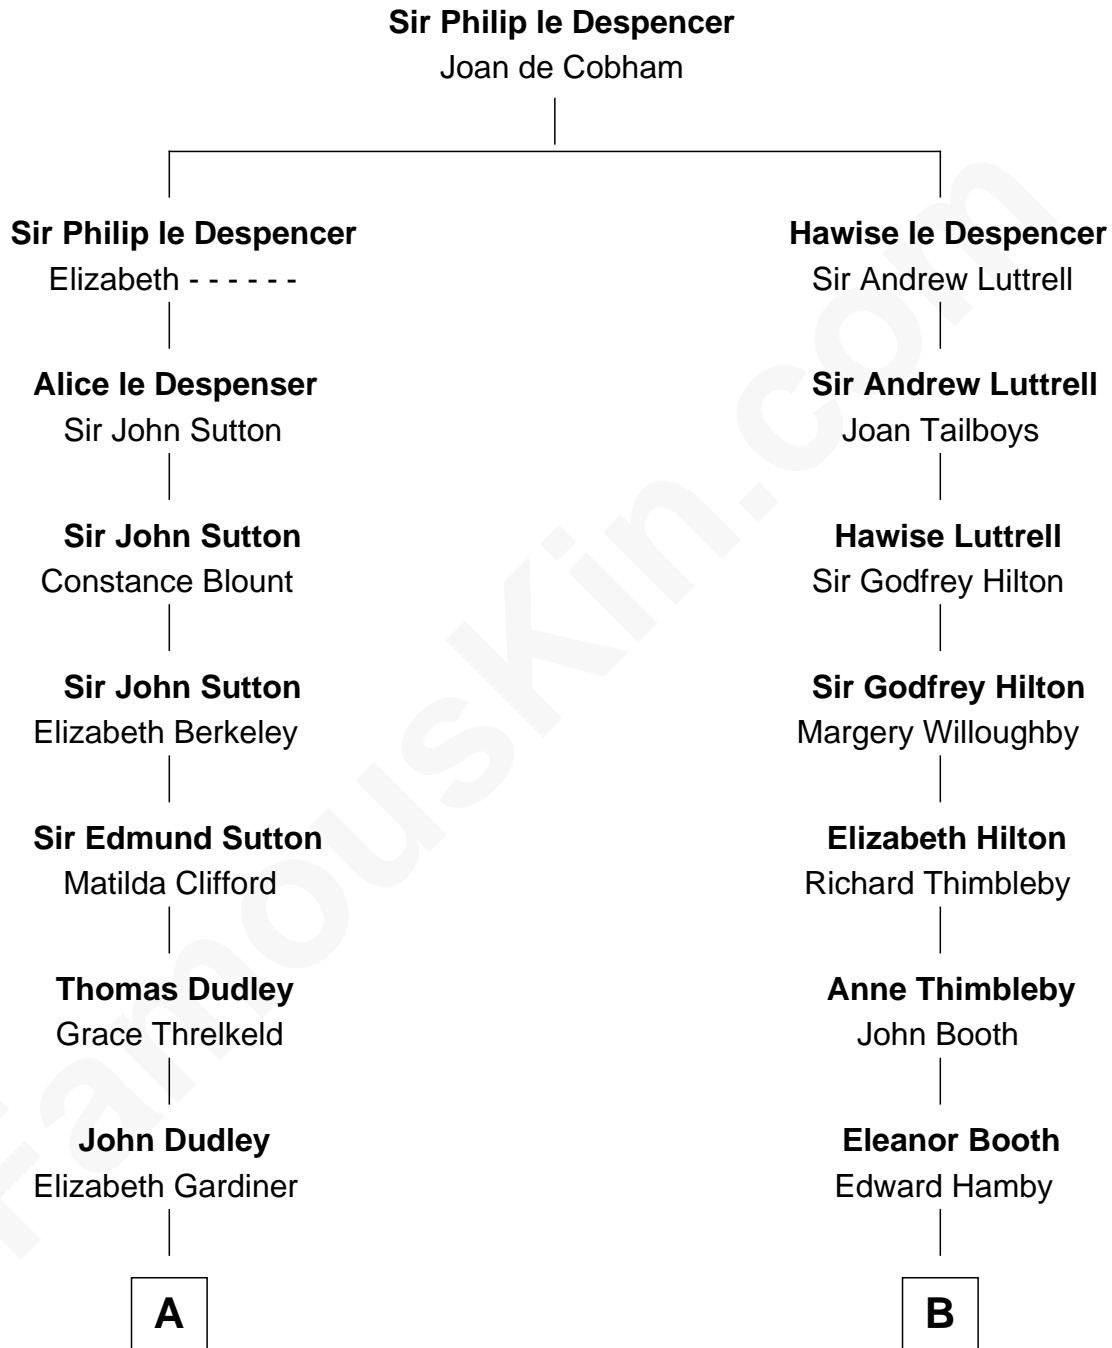

FamousKin.com
Relationship Chart of
Princess Diana
Princess of Wales

18th cousin 3 times removed of
George W. Bush
43rd U.S. President

C

Edward John Spencer
Frances Ruth Burke Roche

Princess Diana
Princess of Wales

D

Harriet Eleanor Fay
Rev. James Smith Bush

Samuel Prescott Bush
Flora Sheldon

Prescott Sheldon Bush
Dorothy Wear Walker

George Herbert Walker Bush
Barbara Pierce

George W. Bush
43rd U.S. President

FamousKin.com