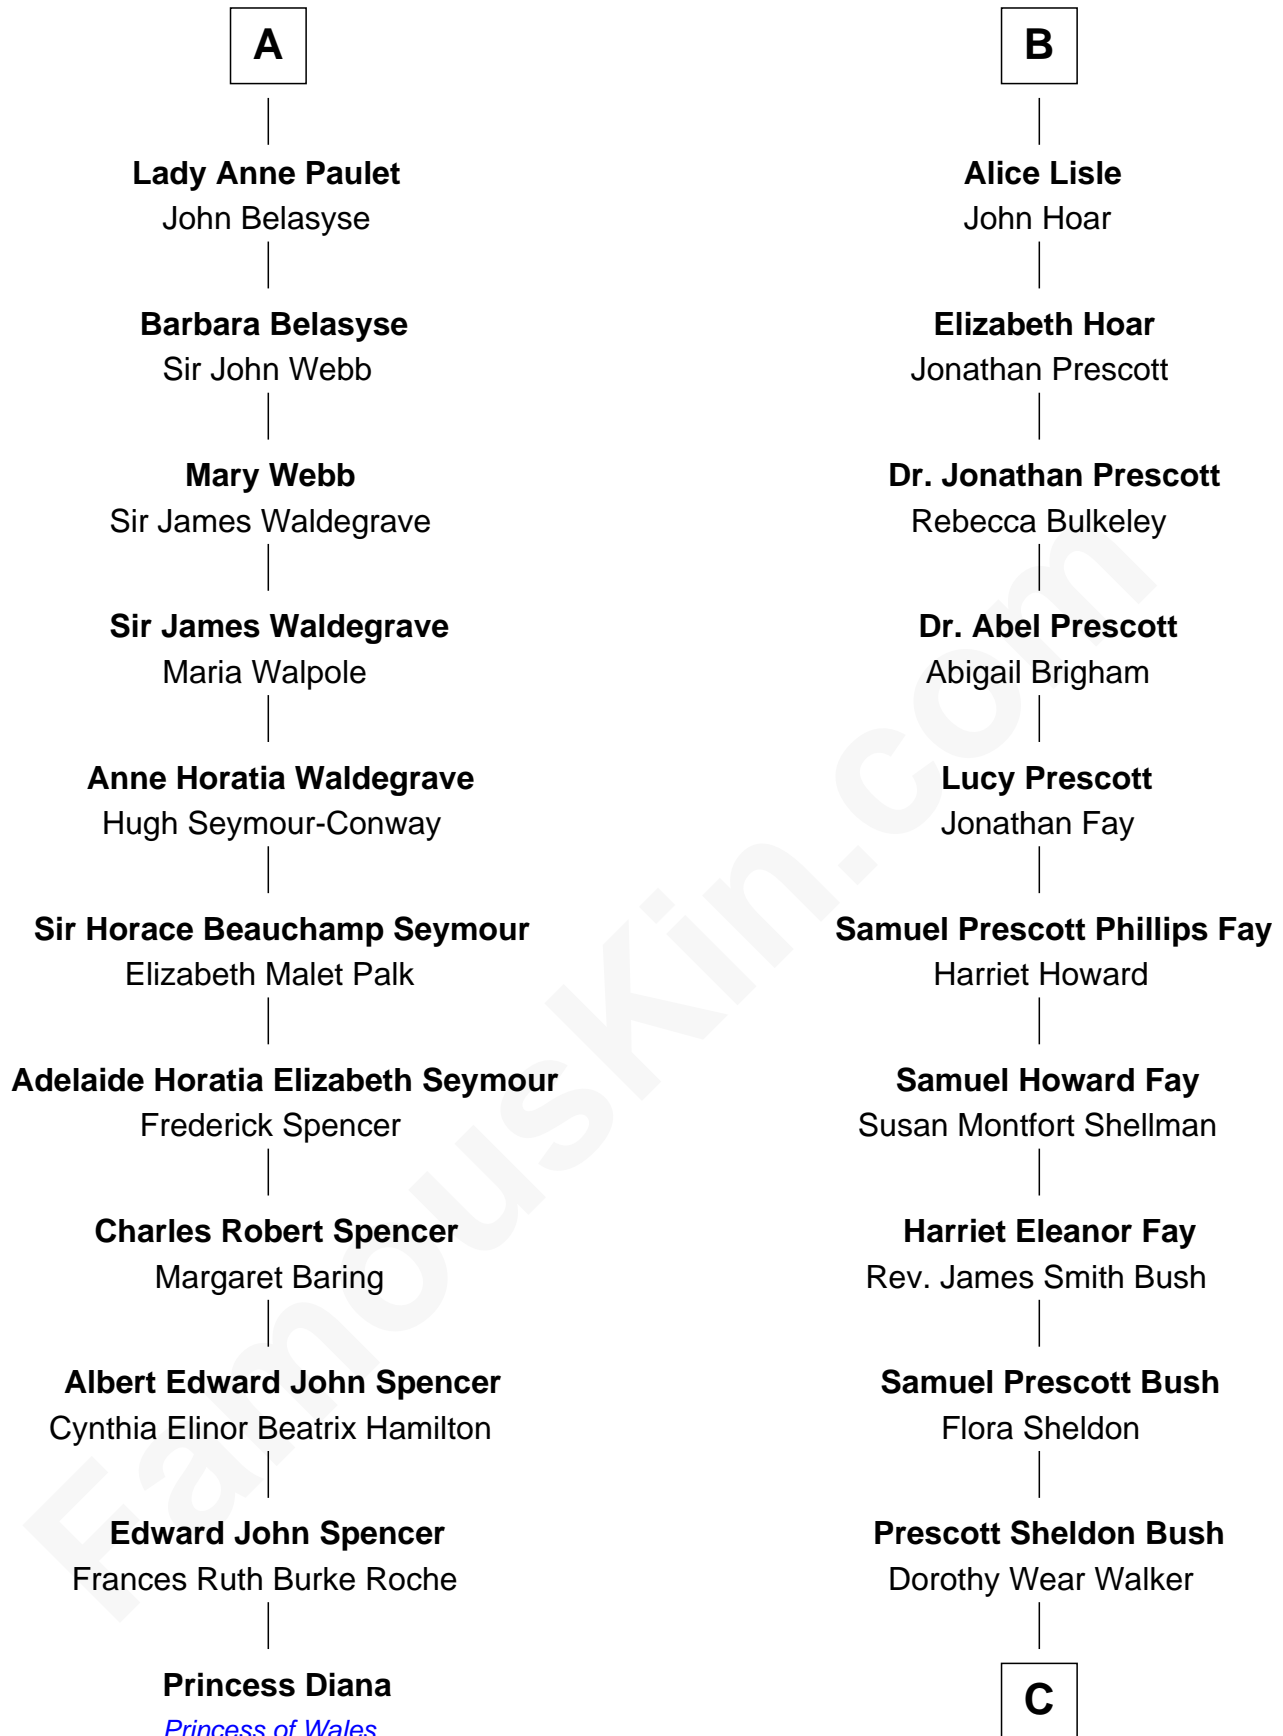

FamousKin.com Relationship Chart of

Princess Diana

Princess of Wales

17th cousin 1 time removed of

George W. Bush

43rd U.S. President

Sir Humphrey Stafford

Eleanor Aylesbury

Sir John Hungerford

Bridget Hungerford

Sir William Lisle

John Lisle

Alice Beckenshaw

B

C

George Herbert Walker Bush

Barbara Pierce

George W. Bush

43rd U.S. President

FamousKin.com