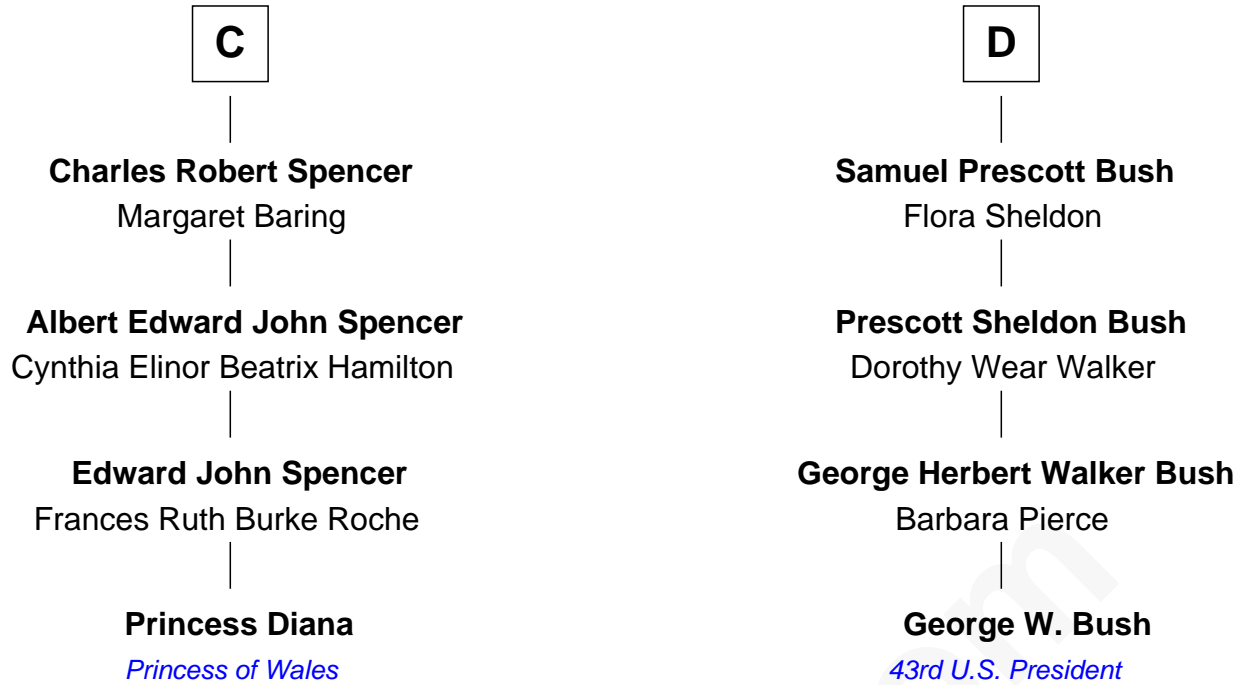

FamousKin.com Relationship Chart of

Princess Diana

Princess of Wales

20th cousin of

George W. Bush

43rd U.S. President

Henry de Beaumont

Margaret de Vere

Sir John de Beaumont
Katherine de Everingham

Elizabeth Beaumont
Sir William Botreaux

Margaret Botreaux
Sir Robert Hungerford

Sir Robert Hungerford
Eleanor Moleyns

Sir Thomas Hungerford
Anne Percy

Mary Hungerford
Sir Edward Hastings

Sir George Hastings
Anne Stafford

A

Sir John de Beaumont
Katherine de Everingham

Elizabeth Beaumont
Sir William Botreaux

Margaret Botreaux
Sir Robert Hungerford

Katherine Hungerford
Sir Richard West

Sir Thomas West
Eleanor Copley

Barbara West
Sir John Guilford

Elizabeth Guilford
Sir William Cromer

B

FamousKin.com