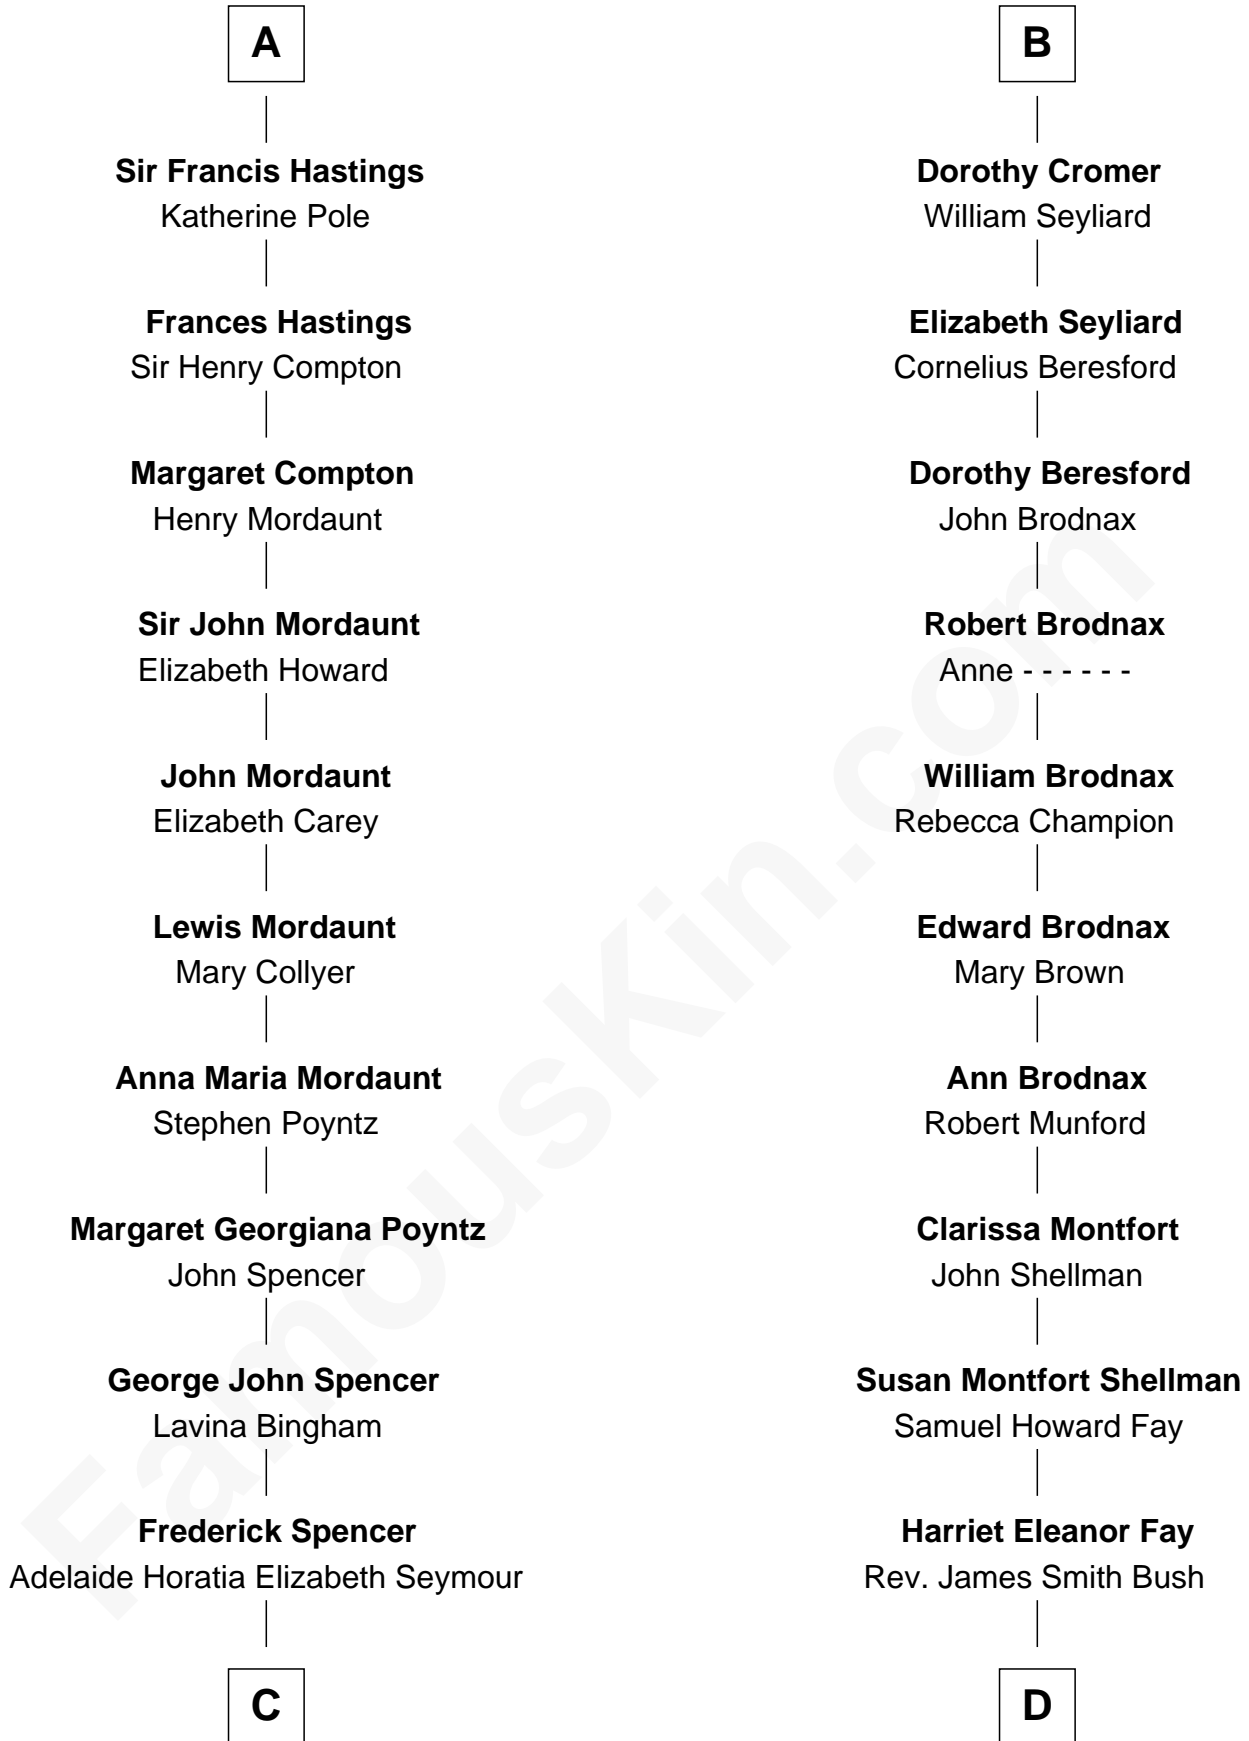

FamousKin.com Relationship Chart of

Princess Diana

Princess of Wales

20th cousin of

George W. Bush

43rd U.S. President

Henry de Beaumont

Margaret de Vere

Sir John de Beaumont
Katherine de Everingham

Elizabeth Beaumont
Sir William Botreaux

Margaret Botreaux
Sir Robert Hungerford

Sir Robert Hungerford
Eleanor Moleyns

Sir Thomas Hungerford
Anne Percy

Mary Hungerford
Sir Edward Hastings

Sir George Hastings
Anne Stafford

A

Sir John de Beaumont
Katherine de Everingham

Elizabeth Beaumont
Sir William Botreaux

Margaret Botreaux
Sir Robert Hungerford

Katherine Hungerford
Sir Richard West

Sir Thomas West
Eleanor Copley

Barbara West
Sir John Guilford

Elizabeth Guilford
Sir William Cromer

B

FamousKin.com