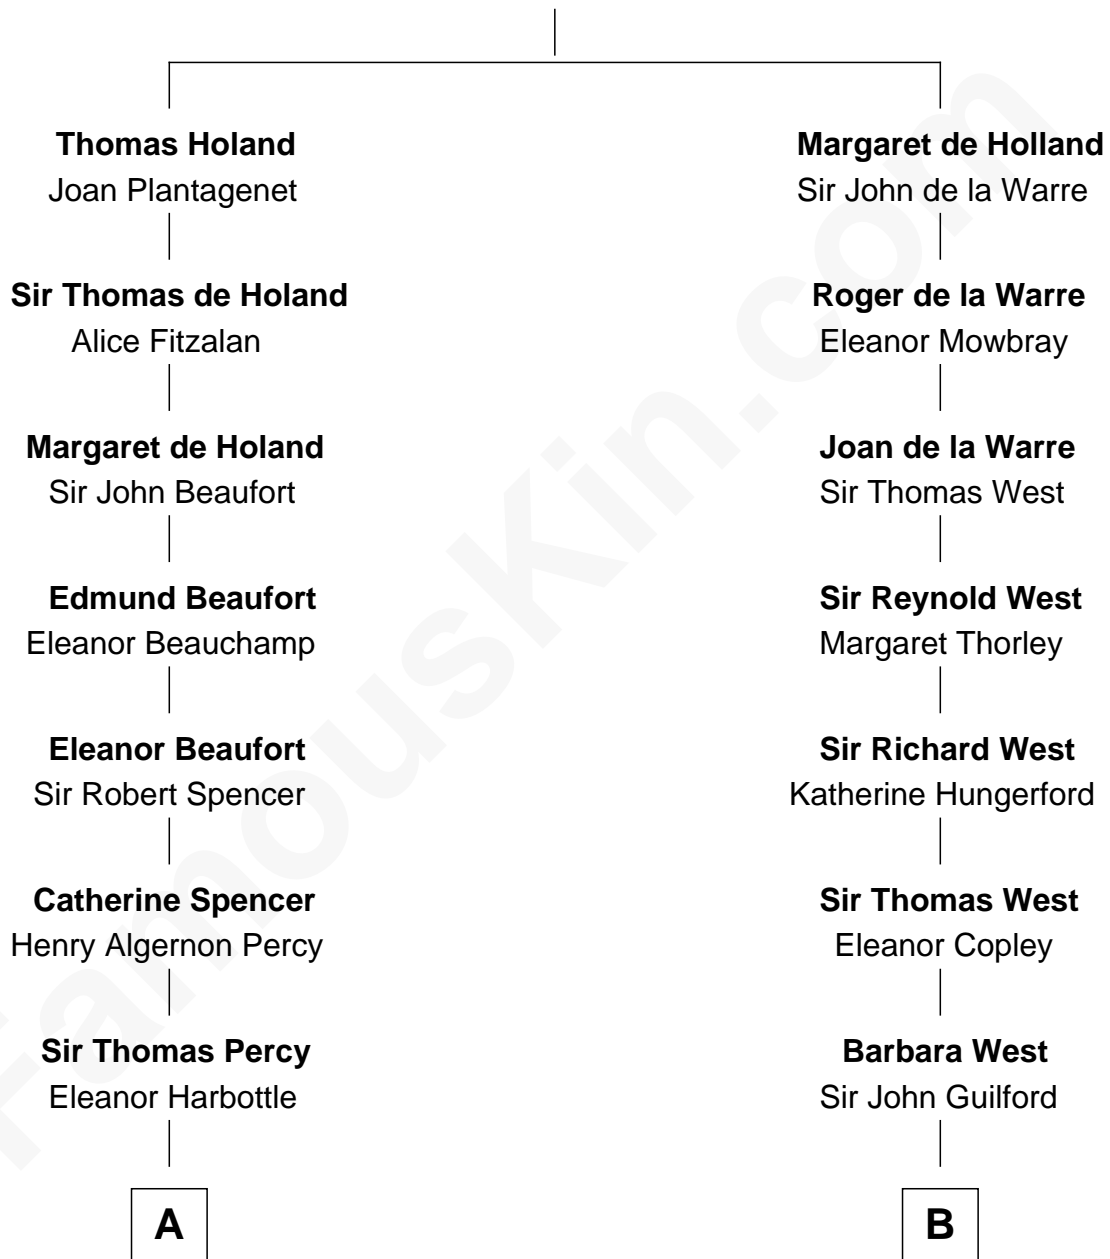

# FamousKin.com Relationship Chart of

**Princess Diana**

*Princess of Wales*

20th cousin 1 time removed of

**George W. Bush**

*43rd U.S. President*

**Sir Robert de Holland**

Maude la Zouche

**A**

**Henry Percy**  
Katherine Neville

**Henry Percy**  
Dorothy Devereux

**Dorothy Percy**  
Robert Sydney

**Dorothy Sydney**  
Henry Spencer

**Sir Robert Spencer**  
Ann Digby

**Sir Charles Spencer**  
Anne Churchill

**John Spencer**  
Georgiana Carolina Carteret

**John Spencer**  
Margaret Georgiana Poyntz

**George John Spencer**  
Lavina Bingham

**Frederick Spencer**  
Adelaide Horatia Elizabeth Seymour

**C**

**B**

**Elizabeth Guilford**  
Sir William Cromer