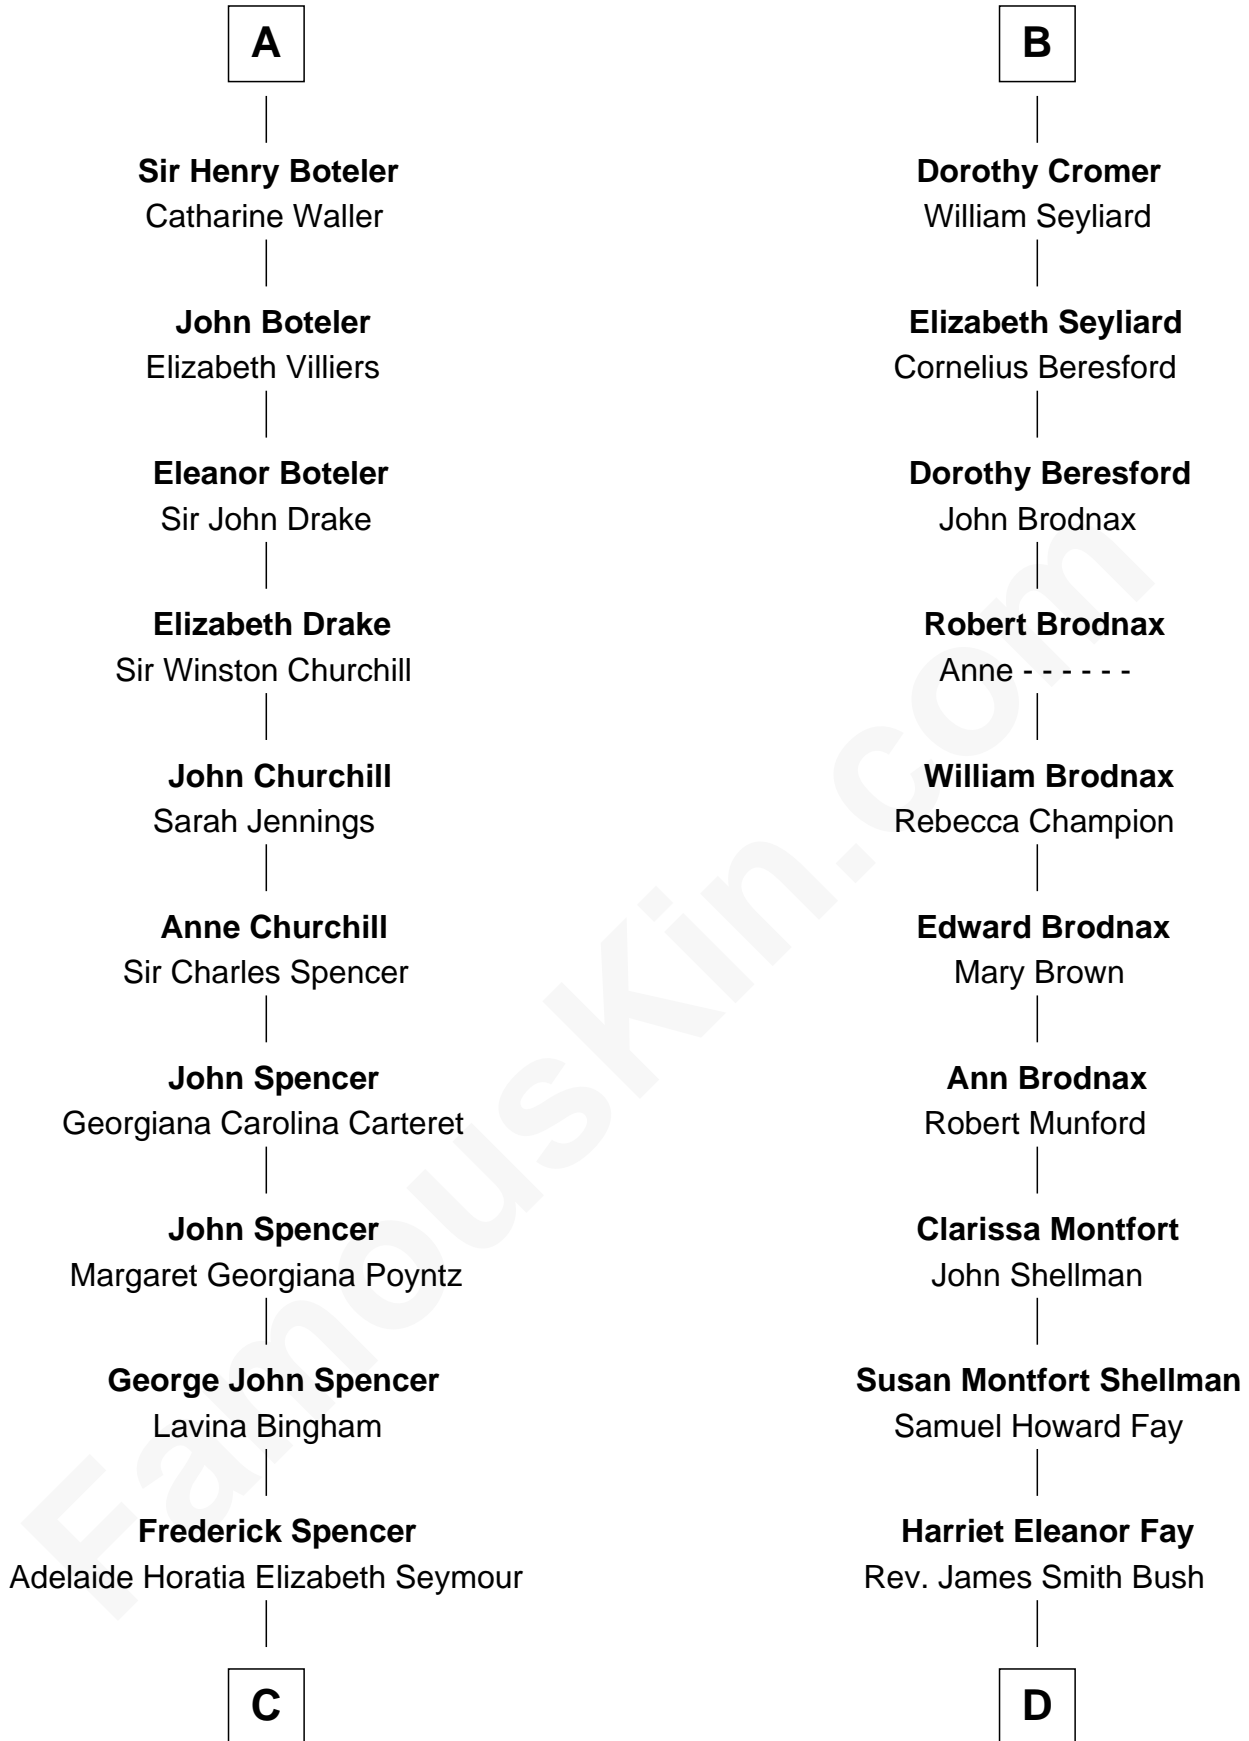

FamousKin.com Relationship Chart of

Princess Diana

Princess of Wales

20th cousin of

George W. Bush

43rd U.S. President

Sir John de Wingfield

Eleanor de Glanville