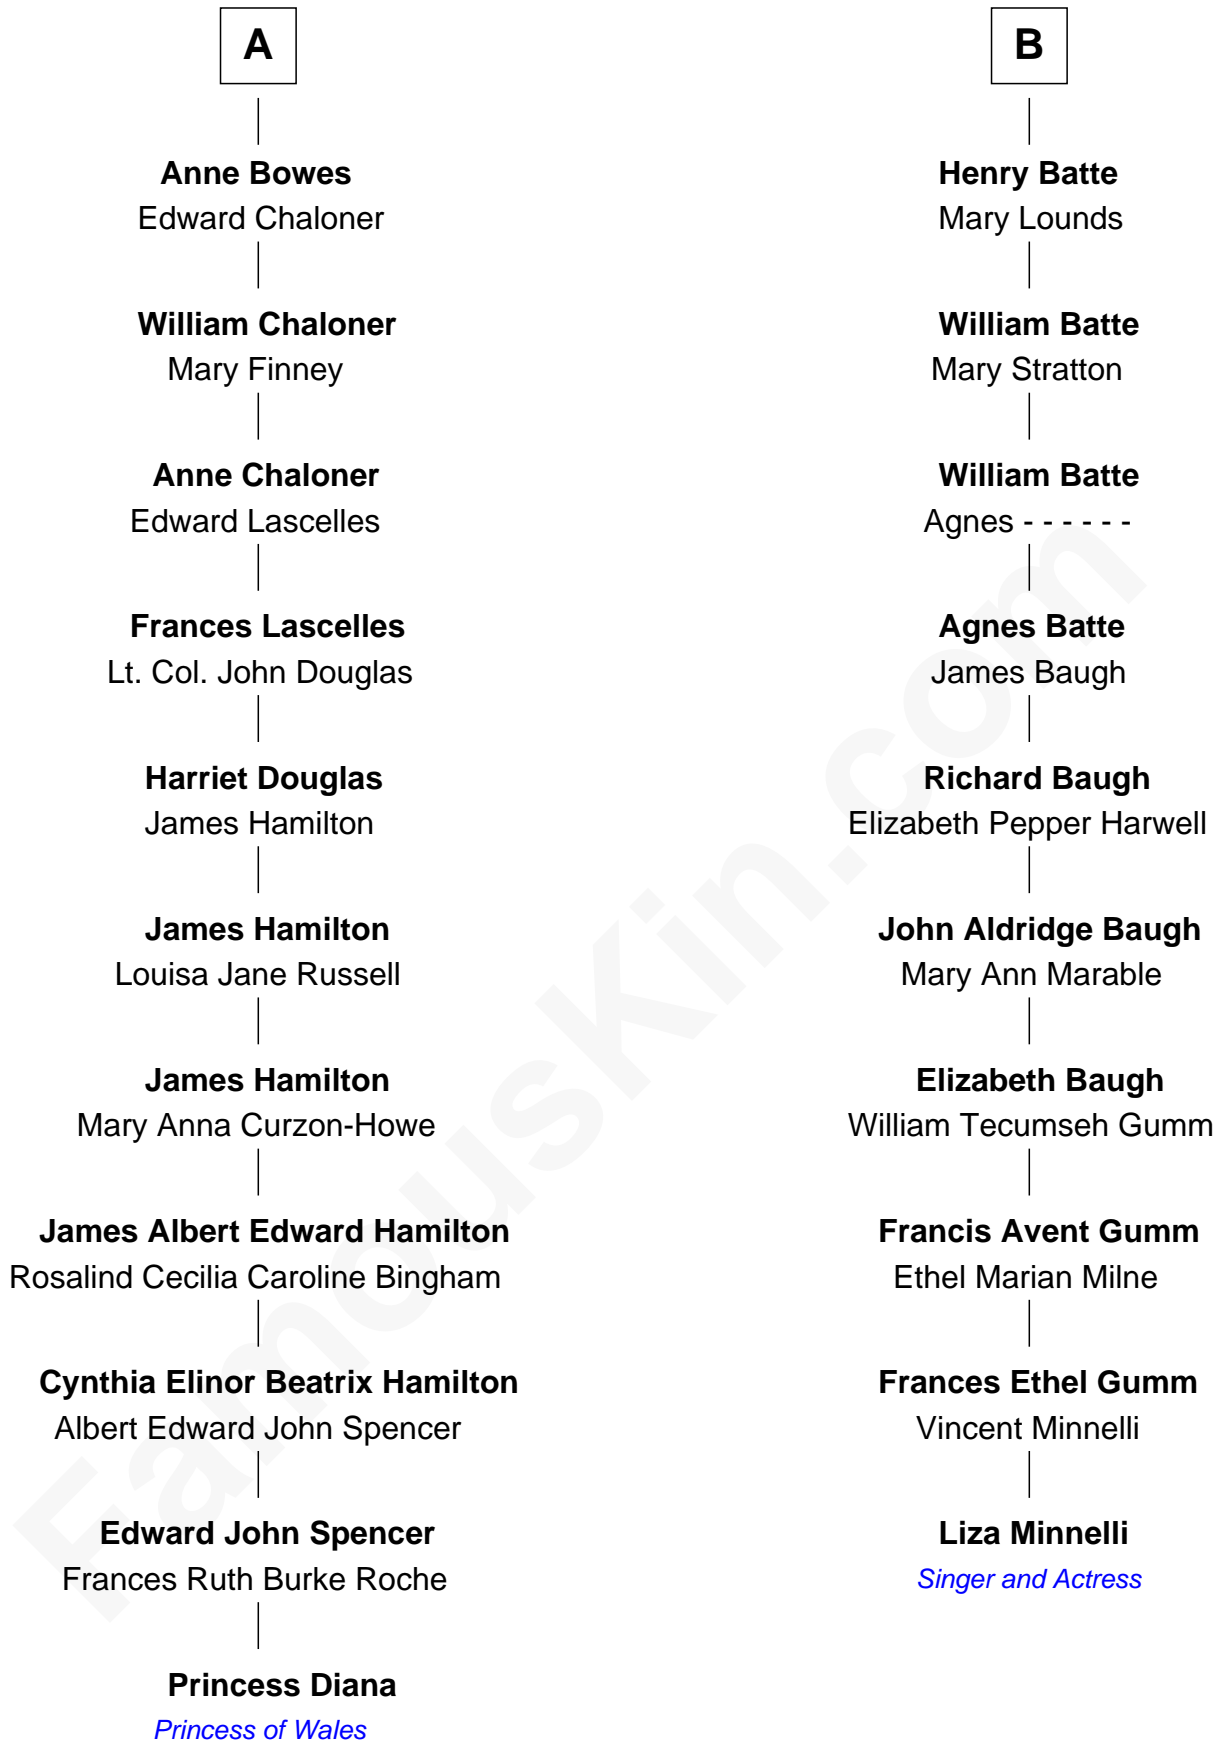

FamousKin.com Relationship Chart of

Princess Diana

Princess of Wales

16th cousin 1 time removed of

Liza Minnelli

Singer and Actress

Sir William FitzHugh

Margery Willoughby

Liza Minnelli photo by [Boss Tweed](#) (CC BY 2.0)