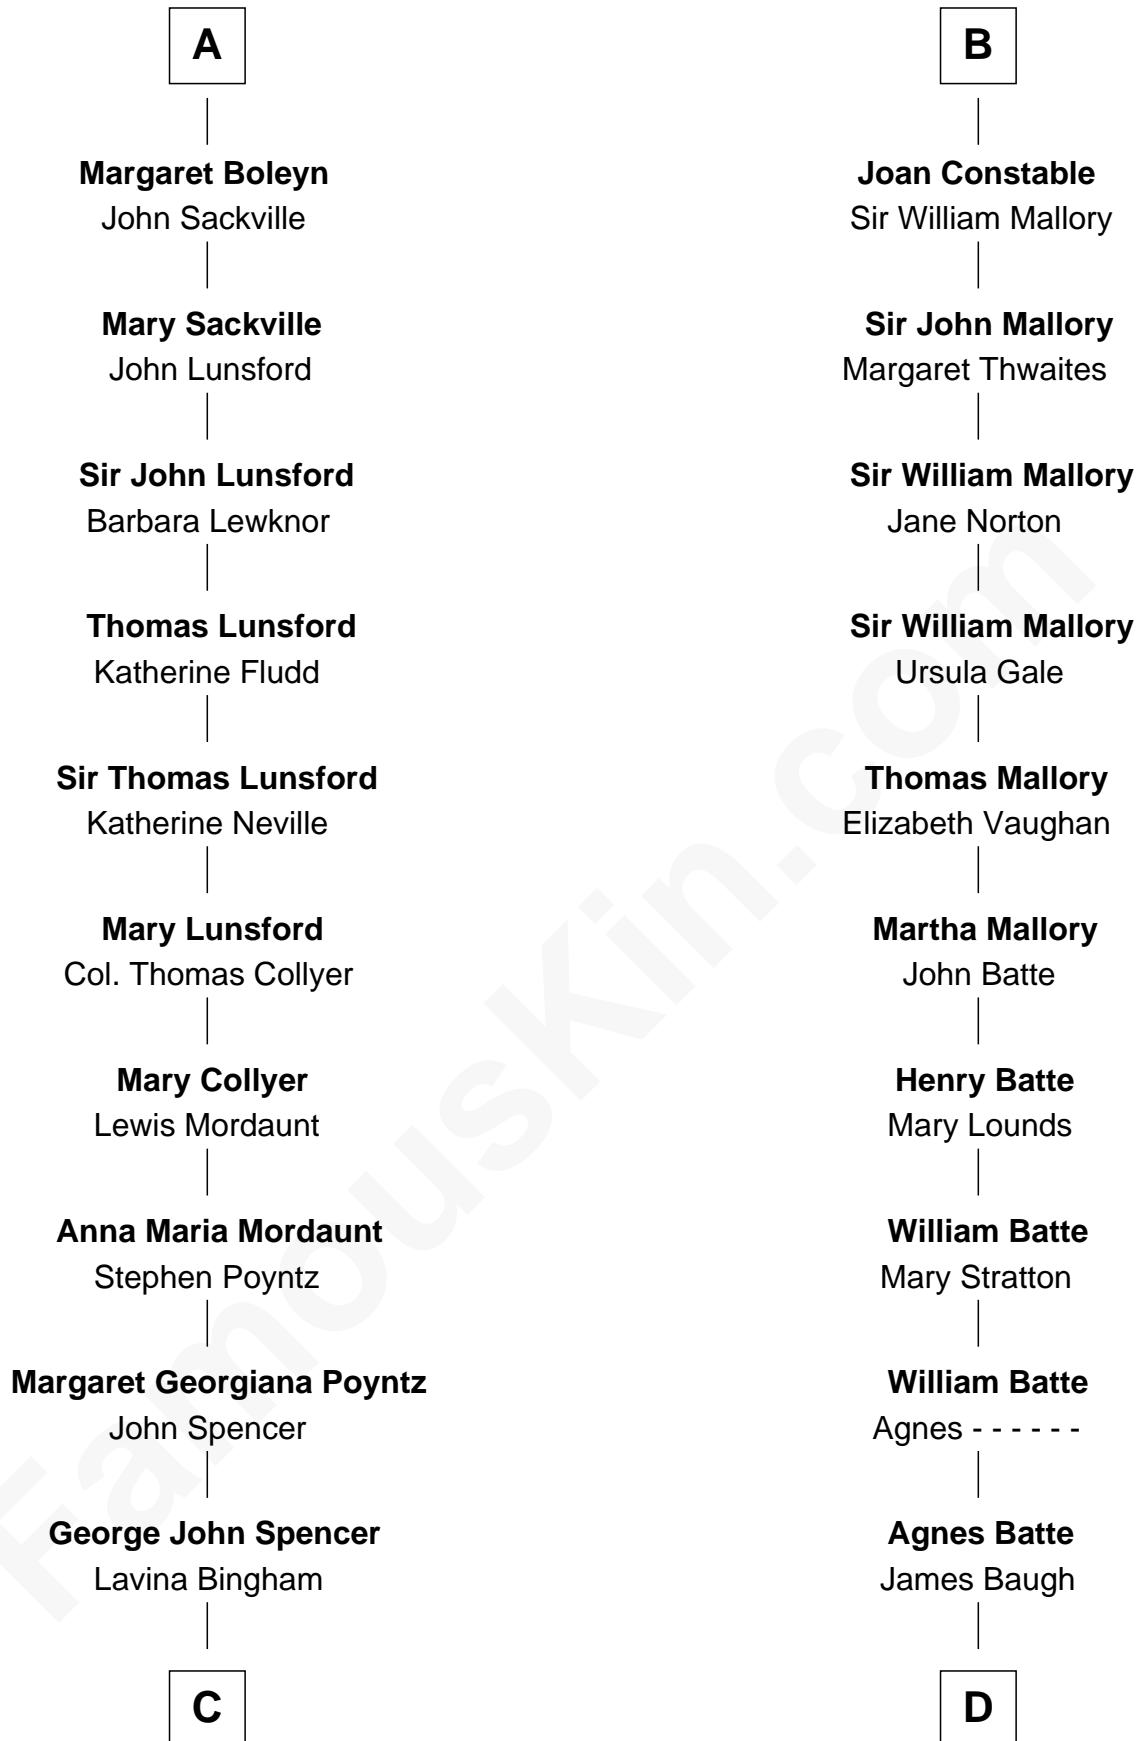

# FamousKin.com Relationship Chart of

**Princess Diana**

*Princess of Wales*

21st cousin of

**Judy Garland**

*Singer and Movie Actress*

**John IV le Strange**

Joan de Somery

**C**

**Frederick Spencer**

Adelaide Horatia Elizabeth Seymour

**Charles Robert Spencer**

Margaret Baring

**Albert Edward John Spencer**

Cynthia Elinor Beatrix Hamilton

**Edward John Spencer**

Frances Ruth Burke Roche

**Princess Diana**

*Princess of Wales*

**D**

**Richard Baugh**

Elizabeth Pepper Harwell

**John Aldridge Baugh**

Mary Ann Marable