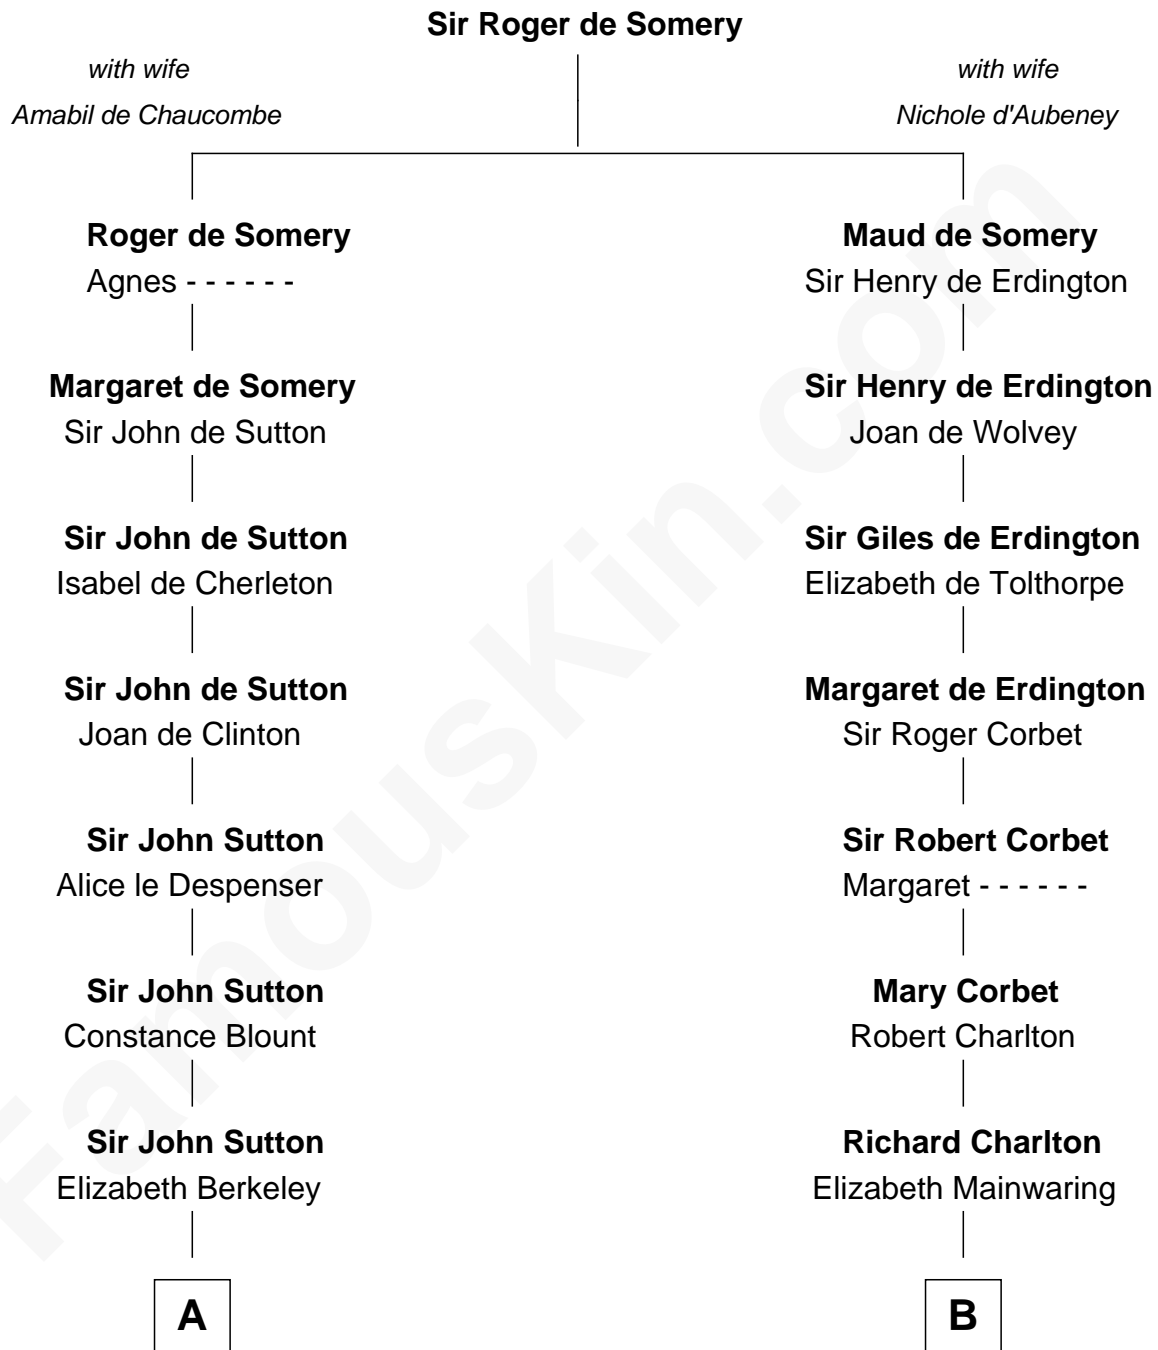

FamousKin.com Relationship Chart of

Princess Diana

Princess of Wales

21st cousin of

Bette Davis

Movie Actress

C

Adelaide Horatia Elizabeth Seymour

Frederick Spencer

Charles Robert Spencer

Margaret Baring

Albert Edward John Spencer

Cynthia Elinor Beatrix Hamilton

Edward John Spencer

Frances Ruth Burke Roche

Princess Diana