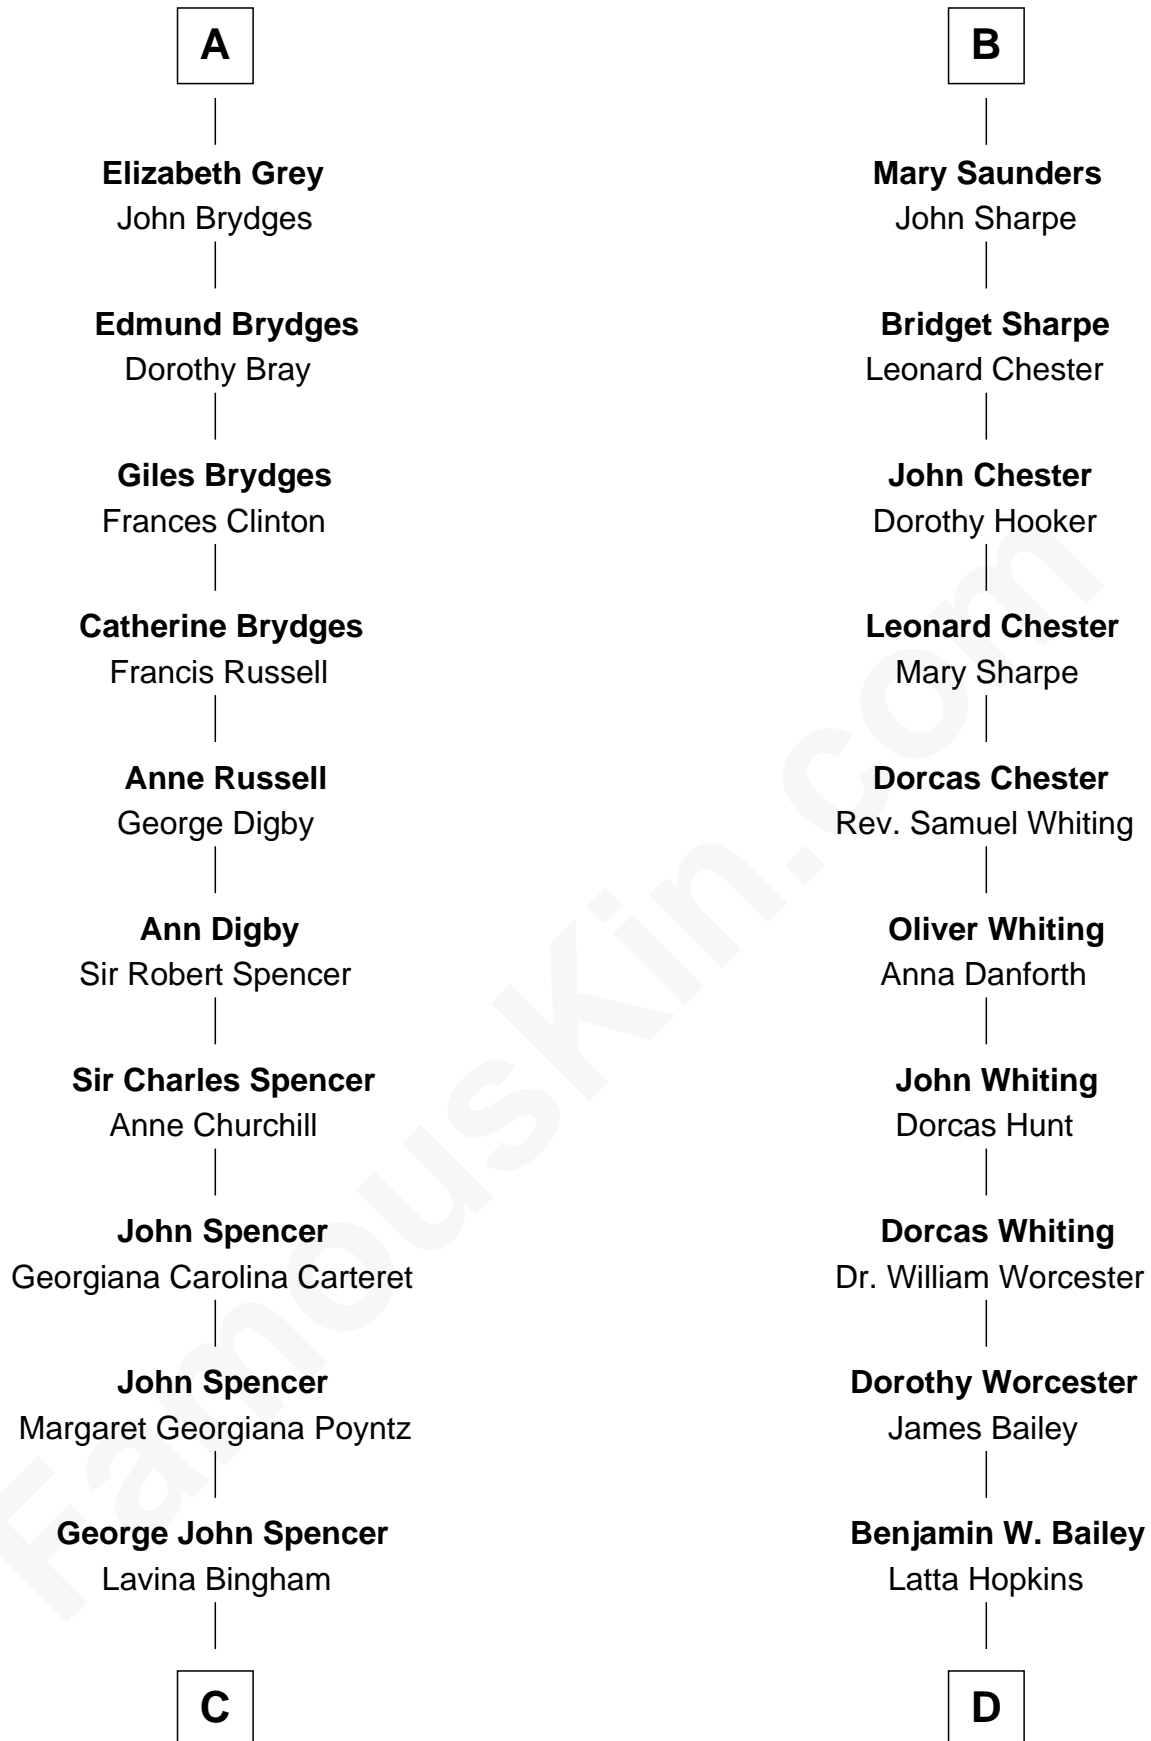

FamousKin.com Relationship Chart of

Princess Diana

Princess of Wales

20th cousin 1 time removed of

Bette Davis

Movie Actress

Sir William de Boteler

Ela Herdeburgh

C

Frederick Spencer

Adelaide Horatia Elizabeth Seymour

Charles Robert Spencer

Margaret Baring

Albert Edward John Spencer

Cynthia Elinor Beatrix Hamilton

Edward John Spencer

Frances Ruth Burke Roche

Princess Diana

Princess of Wales

D

Harriet Jane Bailey

Charles Otis Thompson

Harriet Eugenia Thompson

William Aaron Favor