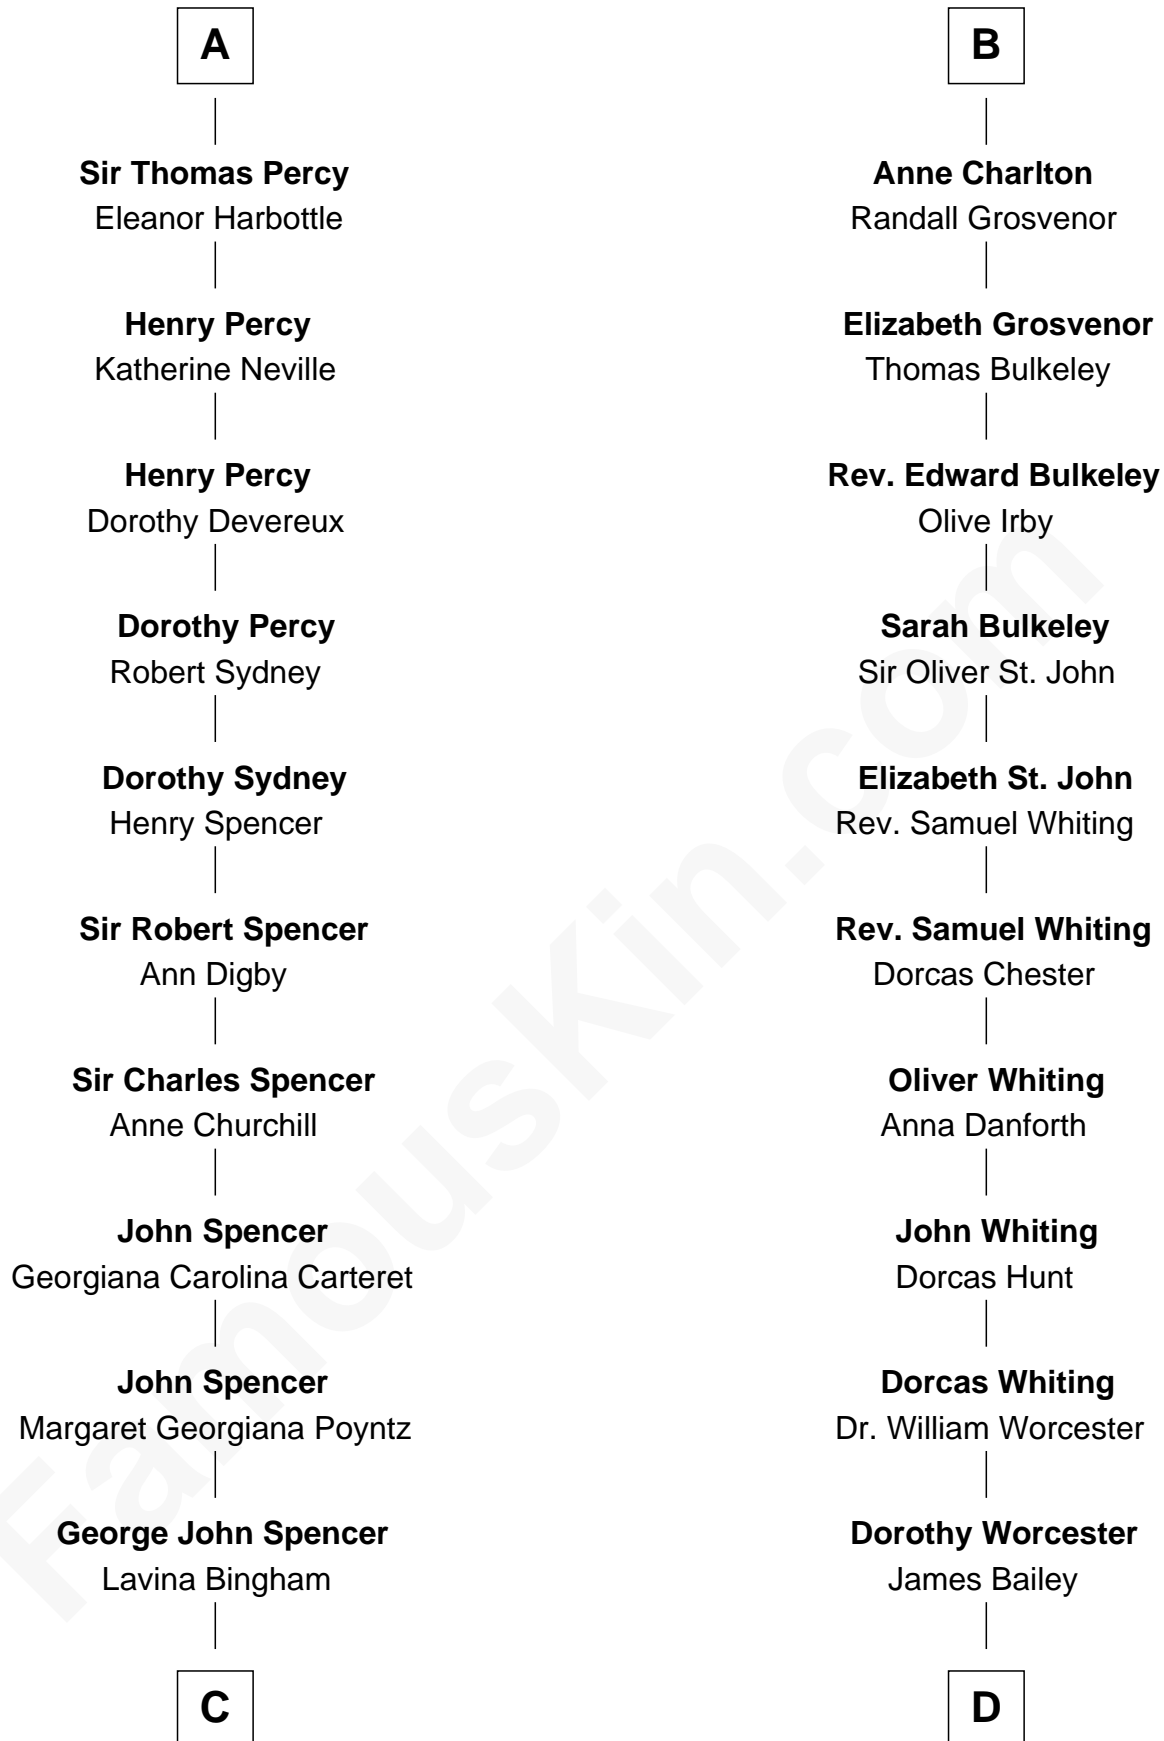

FamousKin.com Relationship Chart of

Princess Diana

Princess of Wales

21st cousin of

Bette Davis

Movie Actress

Sir Alan la Zouche

Eleanor de Segrave

C

Frederick Spencer

Adelaide Horatia Elizabeth Seymour

Charles Robert Spencer

Margaret Baring

Albert Edward John Spencer

Cynthia Elinor Beatrix Hamilton

Edward John Spencer