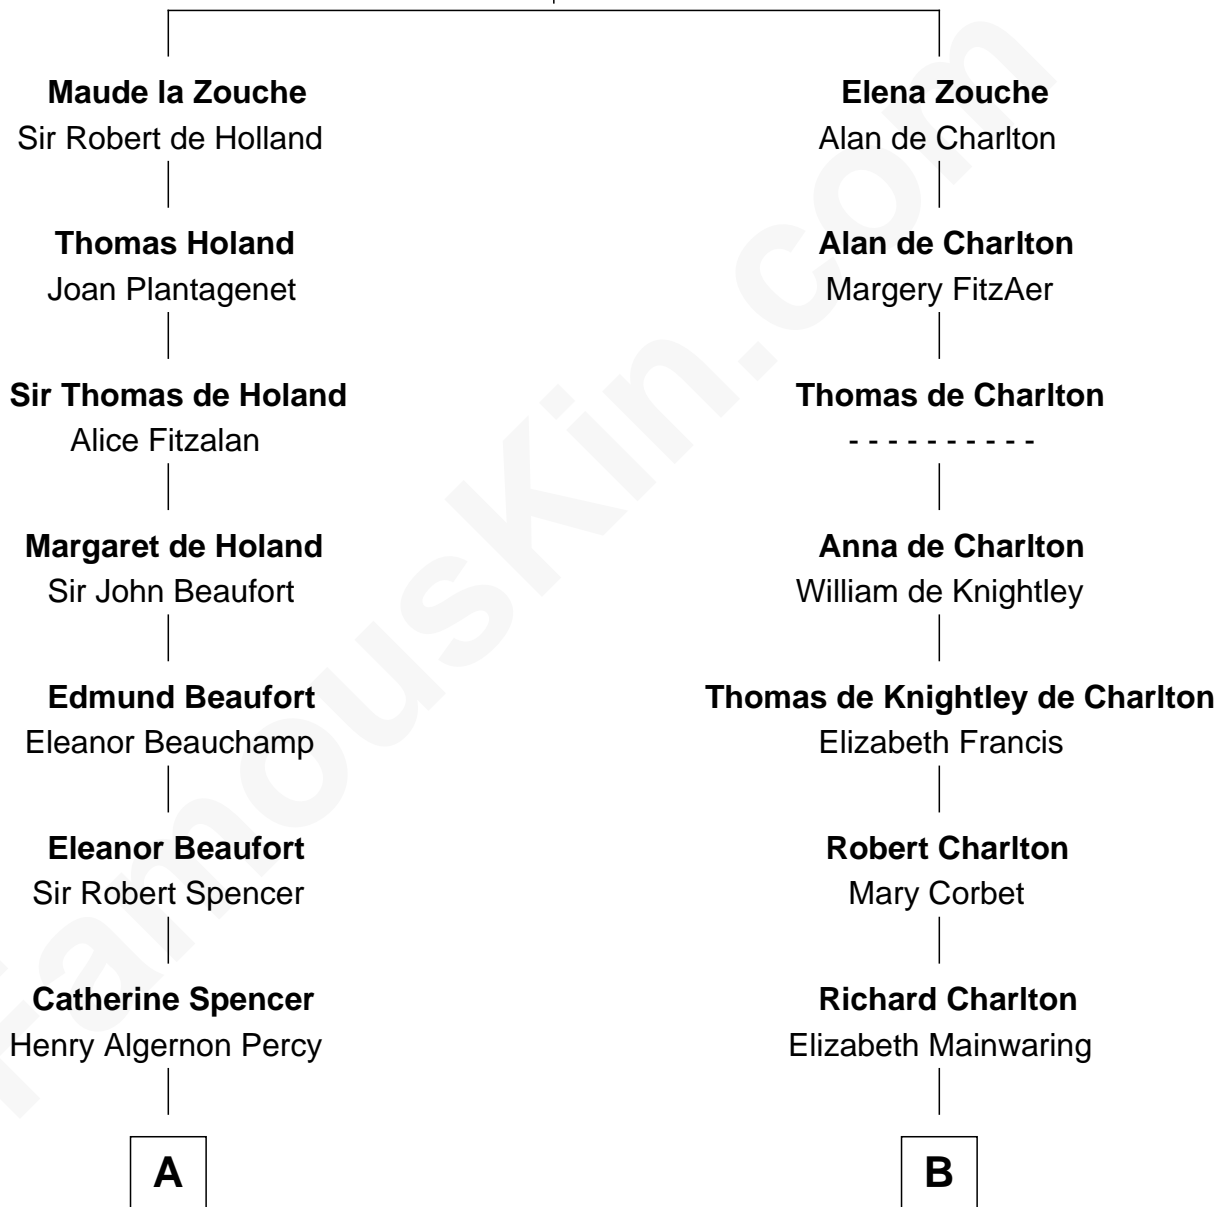

FamousKin.com Relationship Chart of

Princess Diana

Princess of Wales

21st cousin of

Bette Davis

Movie Actress

Sir Alan la Zouche

Eleanor de Segrave

C

Frederick Spencer

Adelaide Horatia Elizabeth Seymour

Charles Robert Spencer

Margaret Baring

Albert Edward John Spencer

Cynthia Elinor Beatrix Hamilton

Edward John Spencer