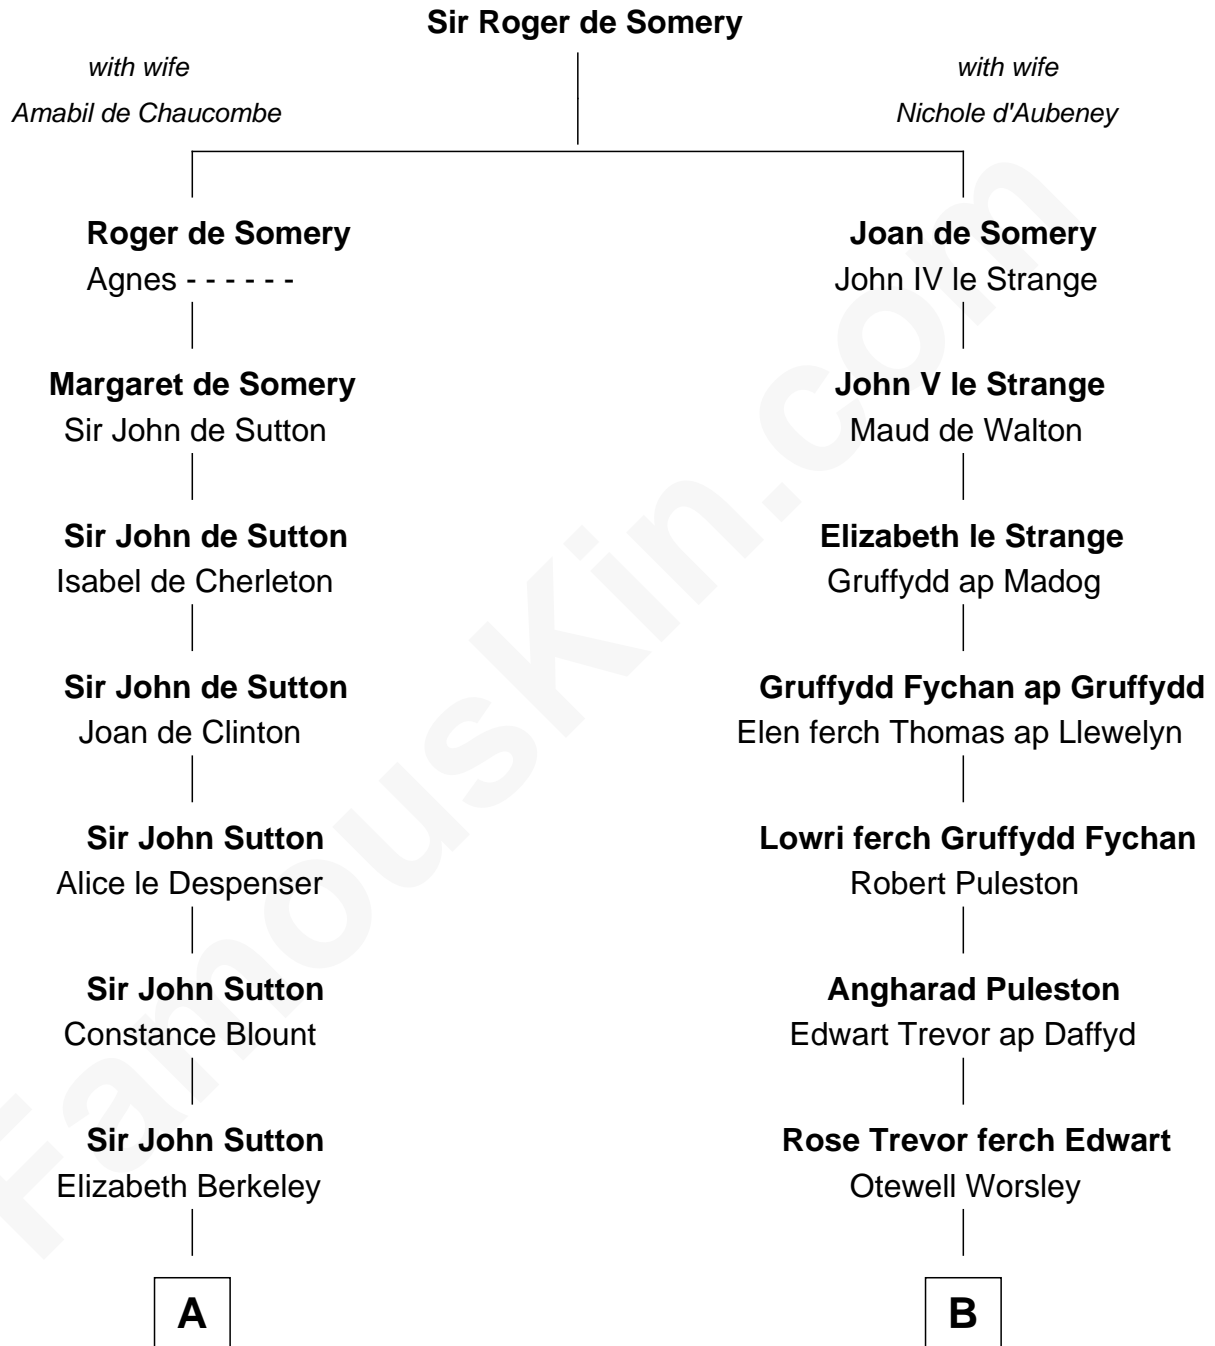

FamousKin.com

Relationship Chart of

Princess Diana

Princess of Wales

18th cousin 3 times removed of

Elphalet Remington
 Founder of Remington Arms Company

C

Adelaide Horatia Elizabeth Seymour

Frederick Spencer

Charles Robert Spencer

Margaret Baring

Albert Edward John Spencer

Cynthia Elinor Beatrix Hamilton

Edward John Spencer

Frances Ruth Burke Roche

Princess Diana