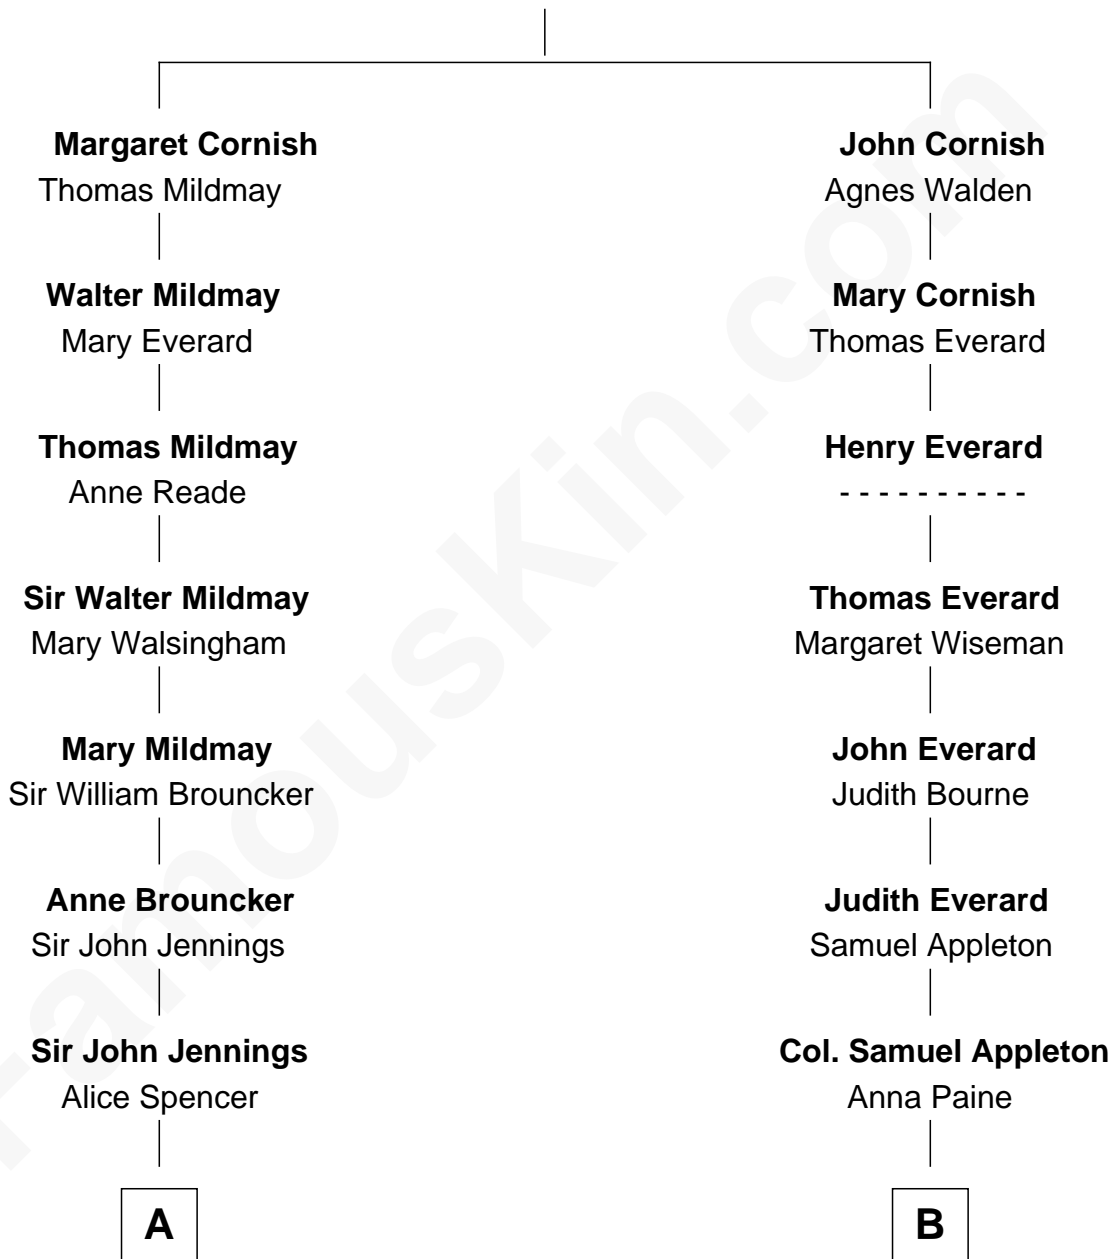

FamousKin.com

Relationship Chart of

Princess Diana

Princess of Wales

12th cousin 5 times removed of

Elphalet Remington
Founder of Remington Arms Company

John Cornish

A

Richard Jennings
Frances Thornhurst

Sarah Jennings
John Churchill

Anne Churchill
Sir Charles Spencer

John Spencer
Georgiana Carolina Carteret

John Spencer
Margaret Georgiana Poyntz

George John Spencer
Lavina Bingham

Frederick Spencer
Adelaide Horatia Elizabeth Seymour

Charles Robert Spencer
Margaret Baring

Albert Edward John Spencer
Cynthia Elinor Beatrix Hamilton

Edward John Spencer
Frances Ruth Burke Roche

Princess Diana
Princess of Wales