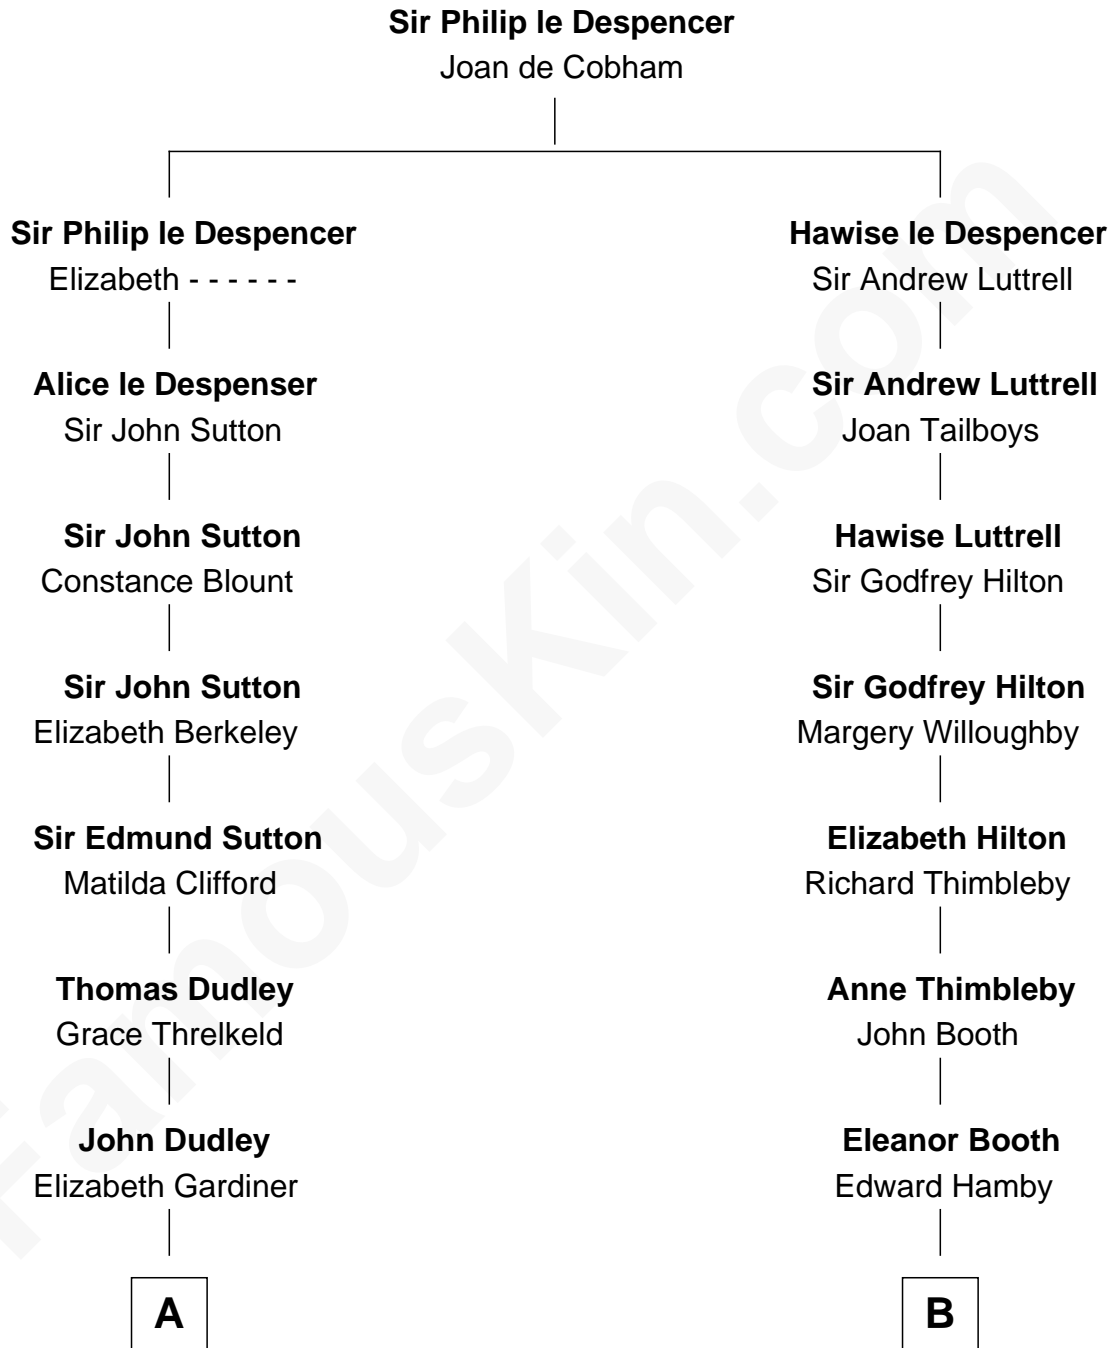

FamousKin.com

Relationship Chart of

Princess Diana

Princess of Wales

16th cousin 2 times removed of

Lucretia (Rudolph) Garfield
First Lady of President James Garfield

C

Edward John Spencer
Frances Ruth Burke Roche

Princess Diana
Princess of Wales

FamousKin.com