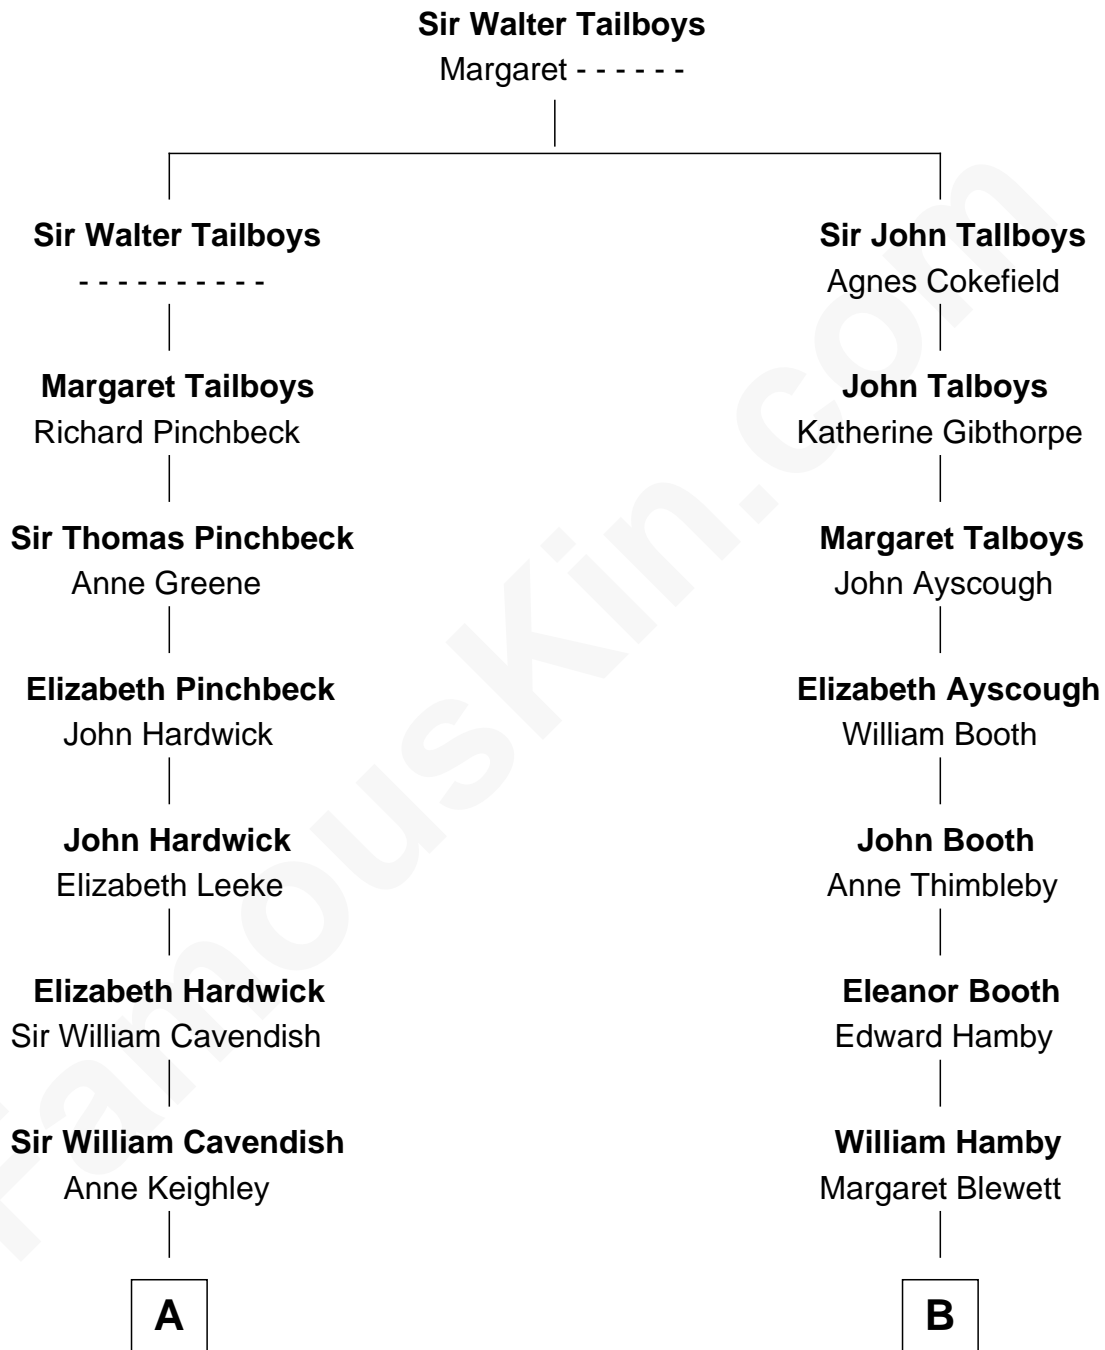

FamousKin.com
Relationship Chart of
Princess Diana
Princess of Wales

15th cousin 5 times removed of
Lucretia (Rudolph) Garfield
First Lady of President James Garfield

C

—
Margaret Baring
Charles Robert Spencer

—
Albert Edward John Spencer
Cynthia Elinor Beatrix Hamilton

—
Edward John Spencer
Frances Ruth Burke Roche

—
Princess Diana
Princess of Wales

FamousKin.com