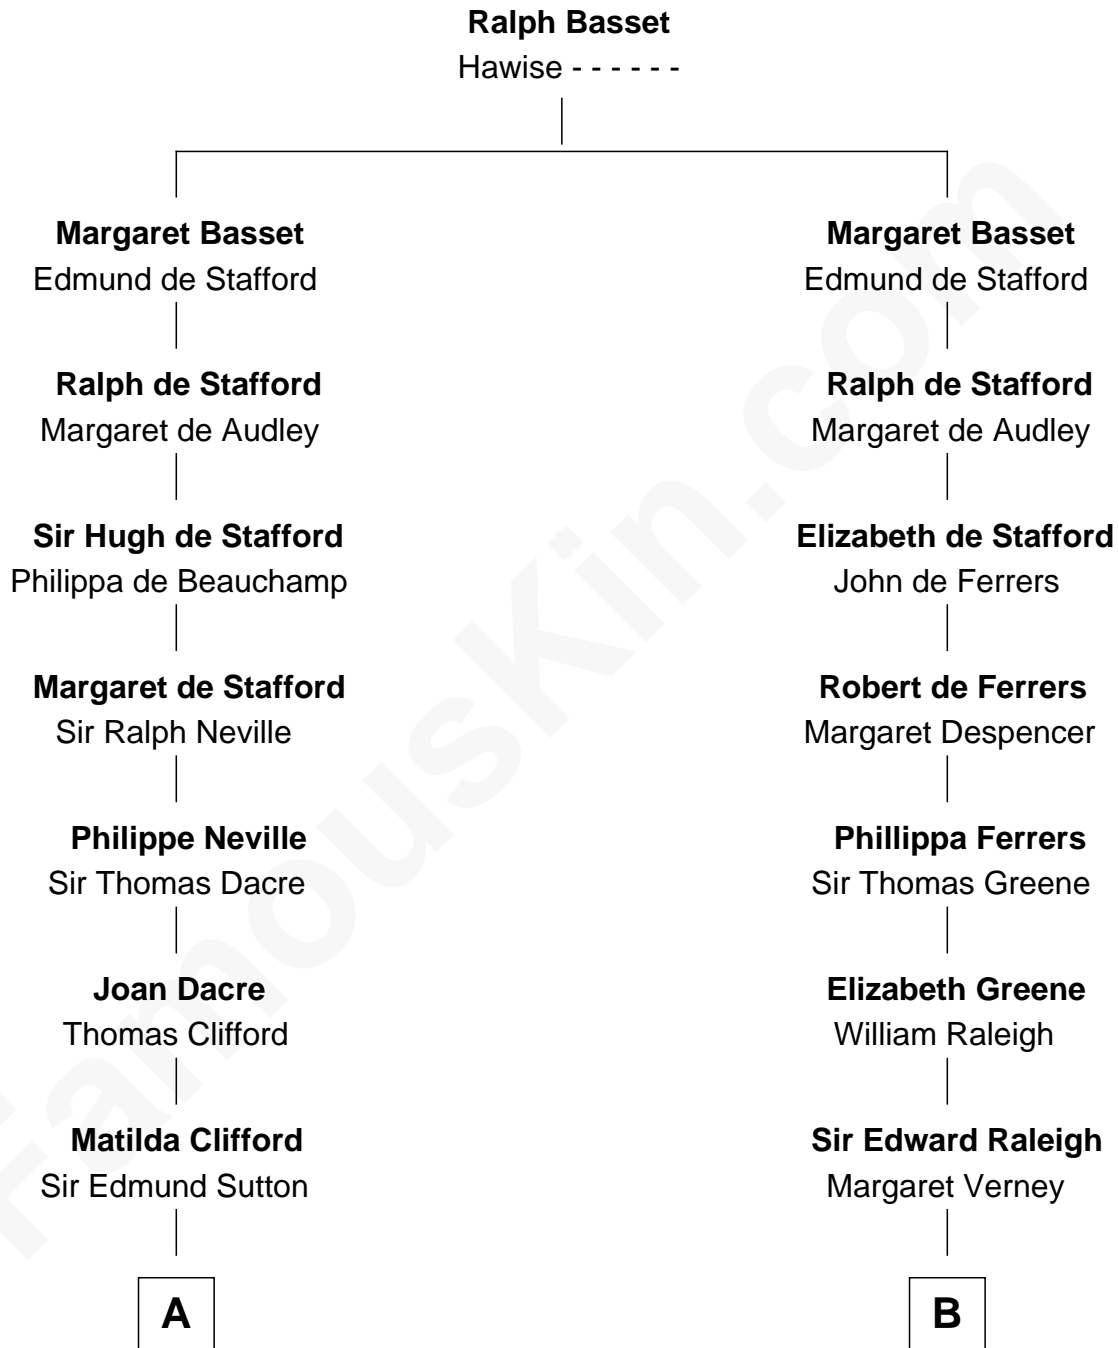

FamousKin.com

Relationship Chart of

Princess Diana

Princess of Wales

18th cousin 2 times removed of

Lucretia (Rudolph) Garfield
First Lady of President James Garfield

FamousKin.com