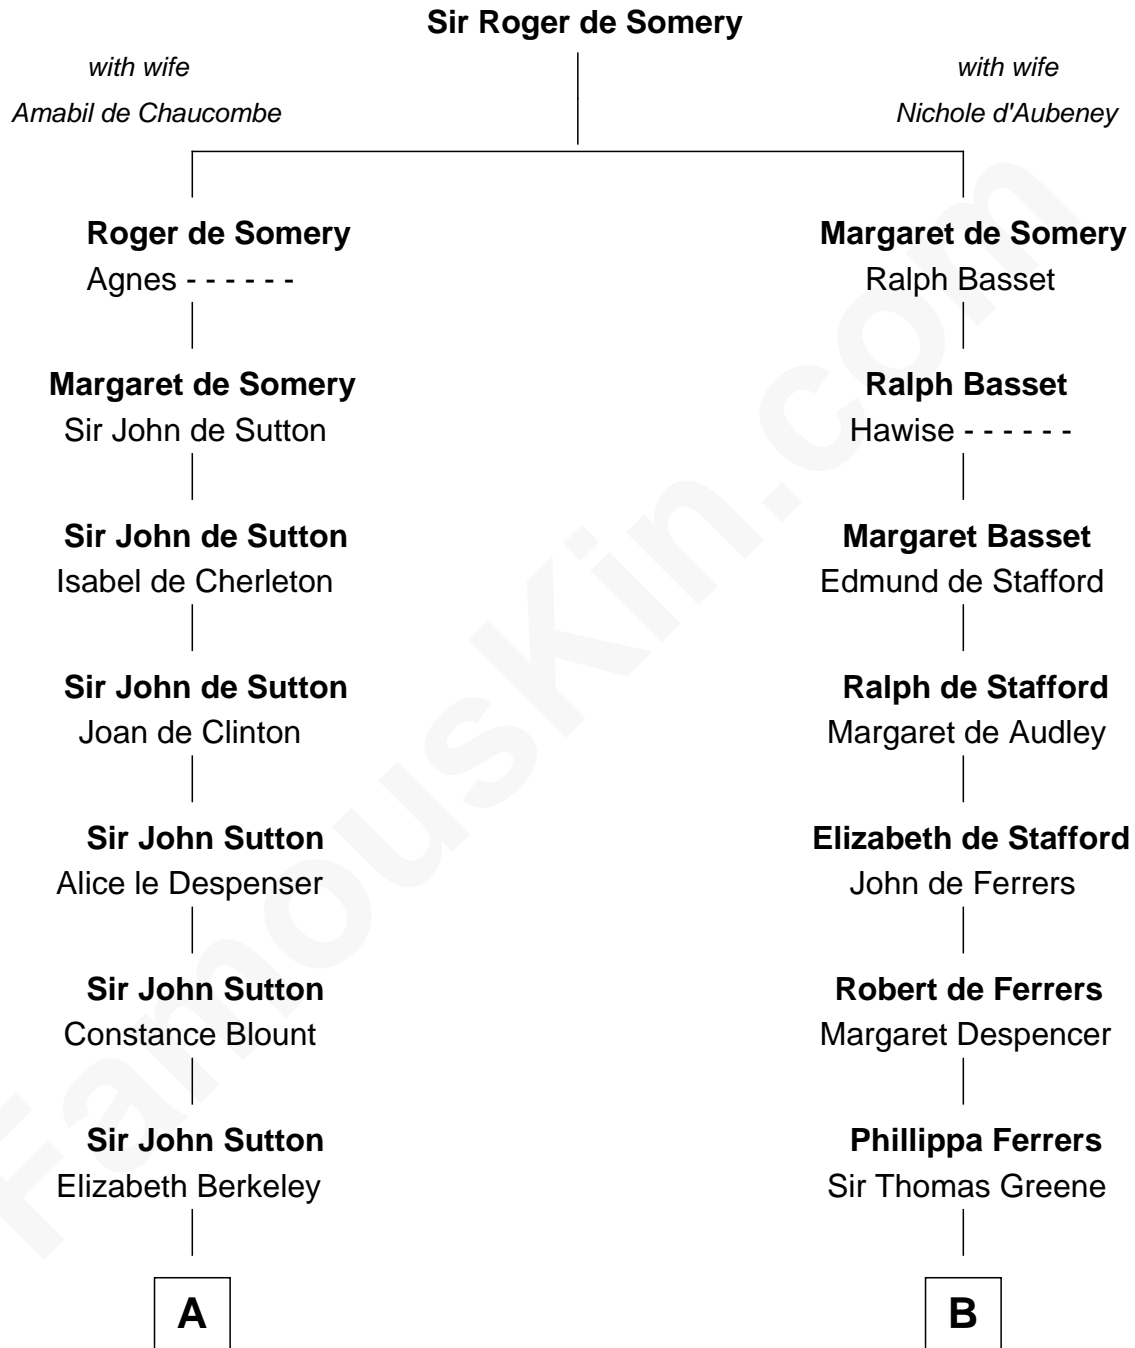

FamousKin.com

Relationship Chart of

Princess Diana

Princess of Wales

20th cousin 1 time removed of

Lucretia (Rudolph) Garfield
First Lady of President James Garfield

C

Adelaide Horatia Elizabeth Seymour

Frederick Spencer

Charles Robert Spencer

Margaret Baring

Albert Edward John Spencer

Cynthia Elinor Beatrix Hamilton

Edward John Spencer

Frances Ruth Burke Roche

Princess Diana

Princess of Wales

D

Peleg Sanford Mason

Mary Stanton

Elijah Mason

Lucretia Greene

Arabella Greene Mason

Zebulon Rudolph