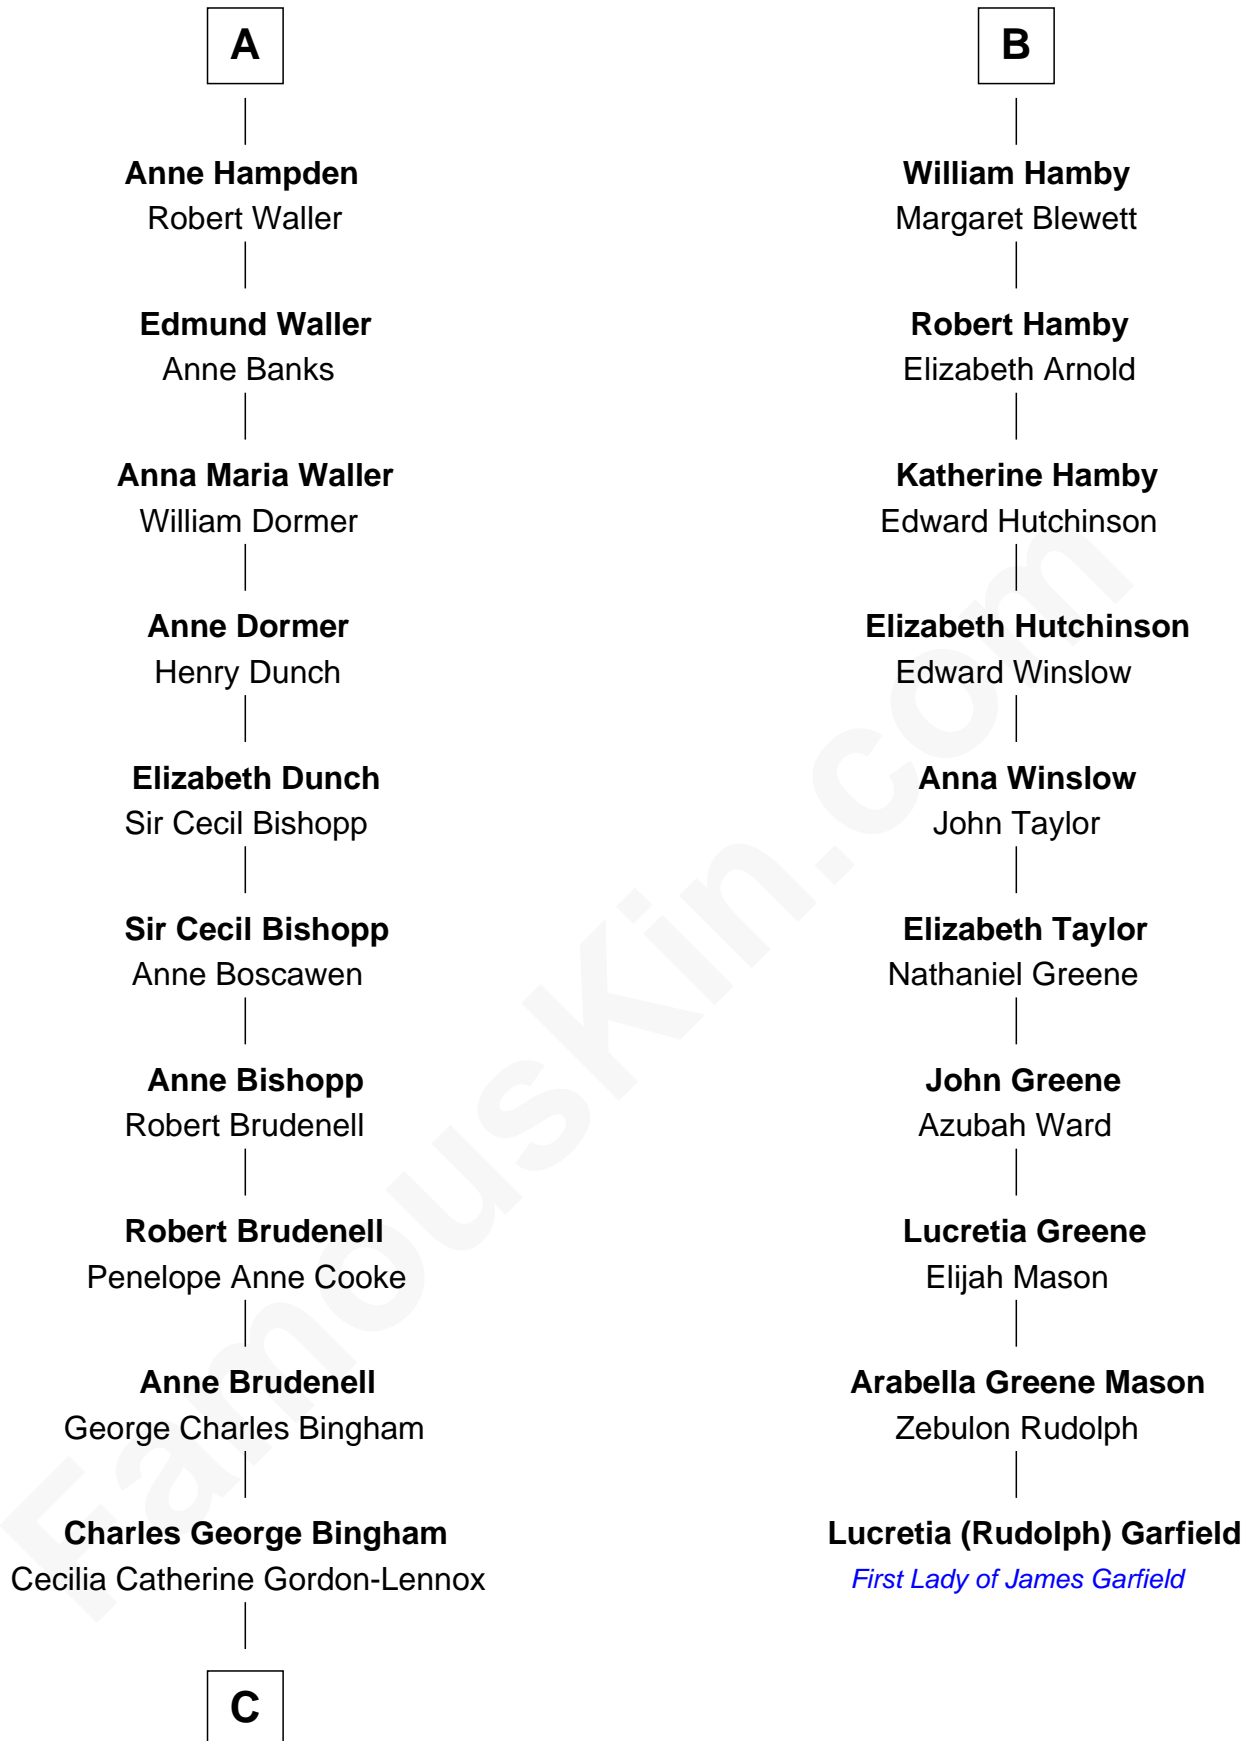

**FamousKin.com**  
**Relationship Chart of**  
**Princess Diana**  
*Princess of Wales*

**16th cousin 4 times removed of**  
**Lucretia (Rudolph) Garfield**  
*First Lady of President James Garfield*

**C**

**Rosalind Cecilia Caroline Bingham**

James Albert Edward Hamilton

**Cynthia Elinor Beatrix Hamilton**

Albert Edward John Spencer

**Edward John Spencer**

Frances Ruth Burke Roche

**Princess Diana**

*Princess of Wales*