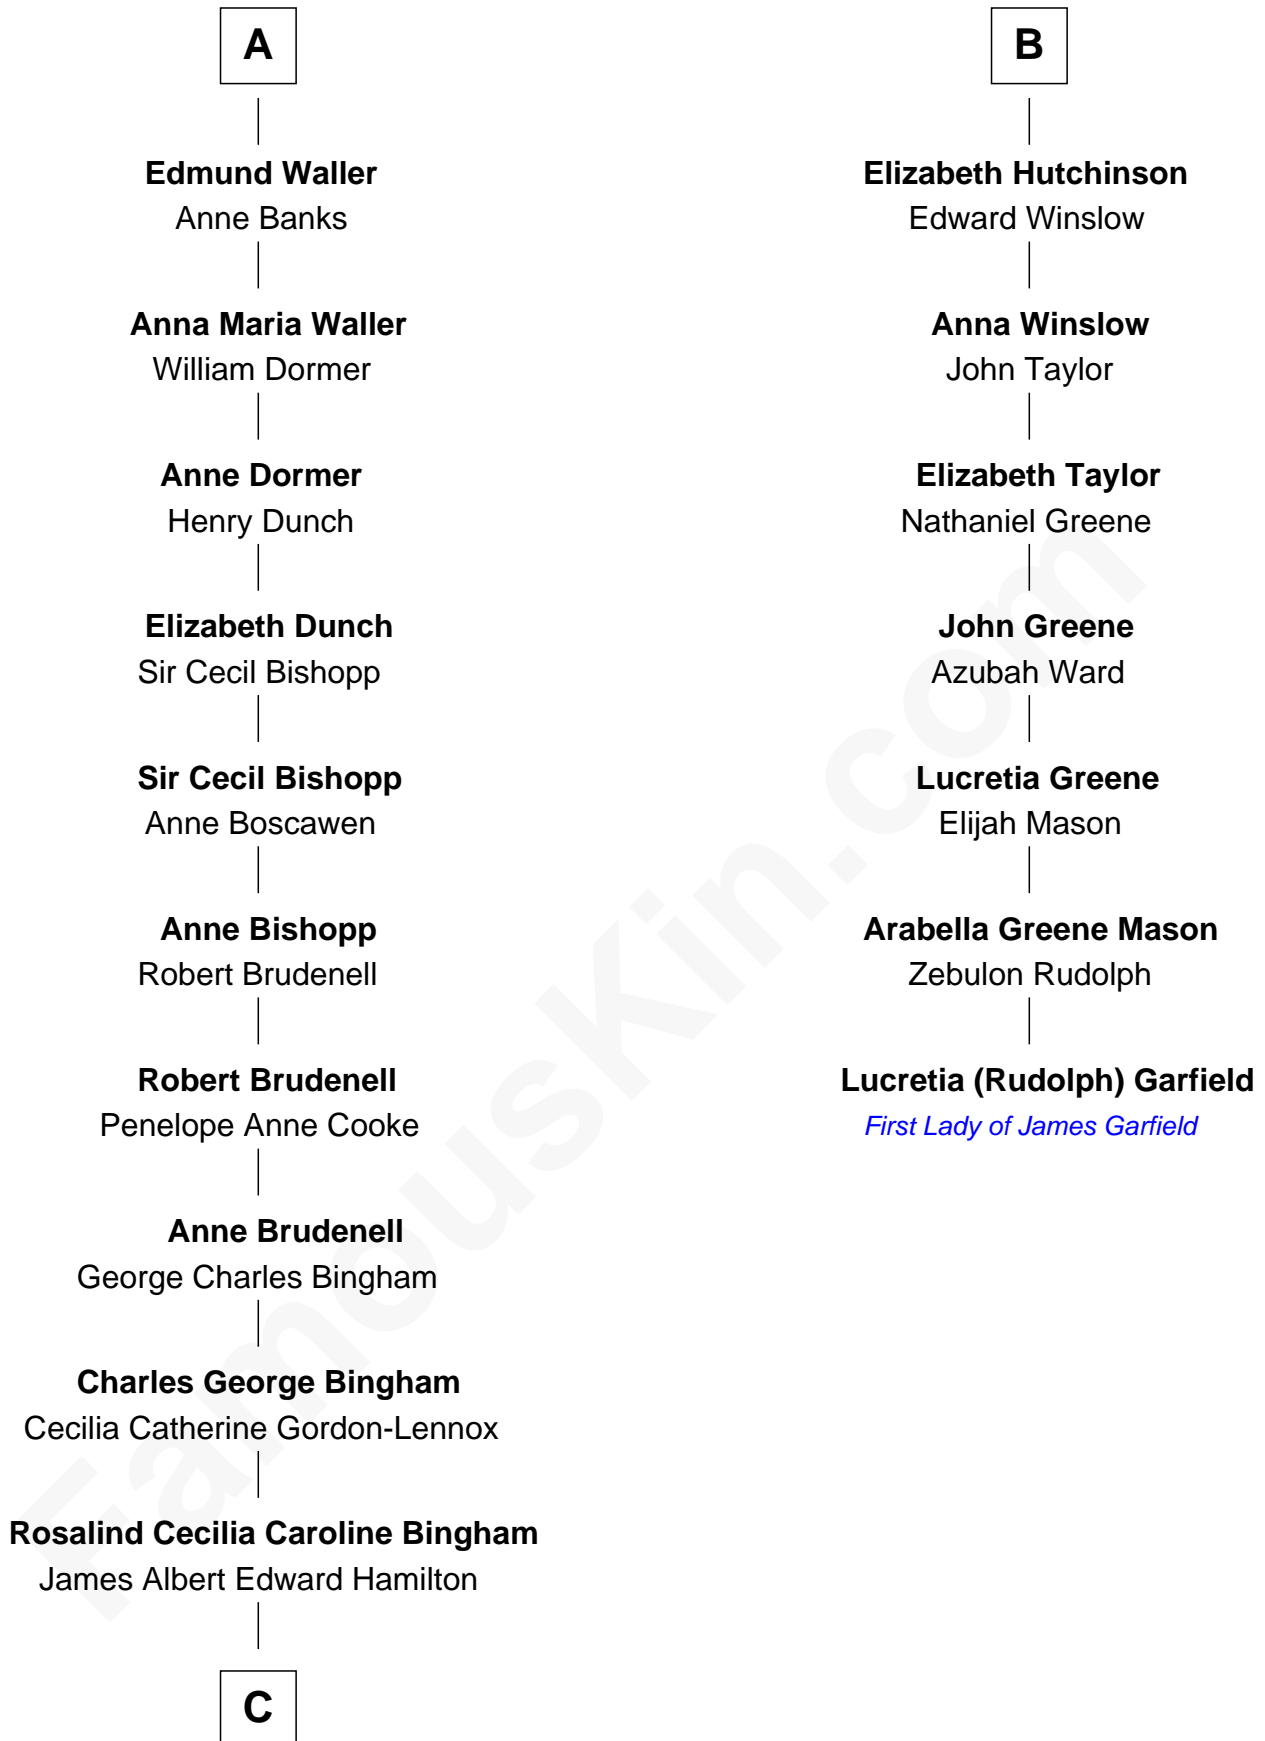

**FamousKin.com**  
**Relationship Chart of**  
**Princess Diana**  
*Princess of Wales*

13th cousin 6 times removed of  
**Lucretia (Rudolph) Garfield**  
*First Lady of President James Garfield*

**Sir Hugh Willoughby**  
 Margaret Freville

**C**

**Cynthia Elinor Beatrix Hamilton**

Albert Edward John Spencer

**Edward John Spencer**

Frances Ruth Burke Roche

**Princess Diana**

*Princess of Wales*

FamousKin.com