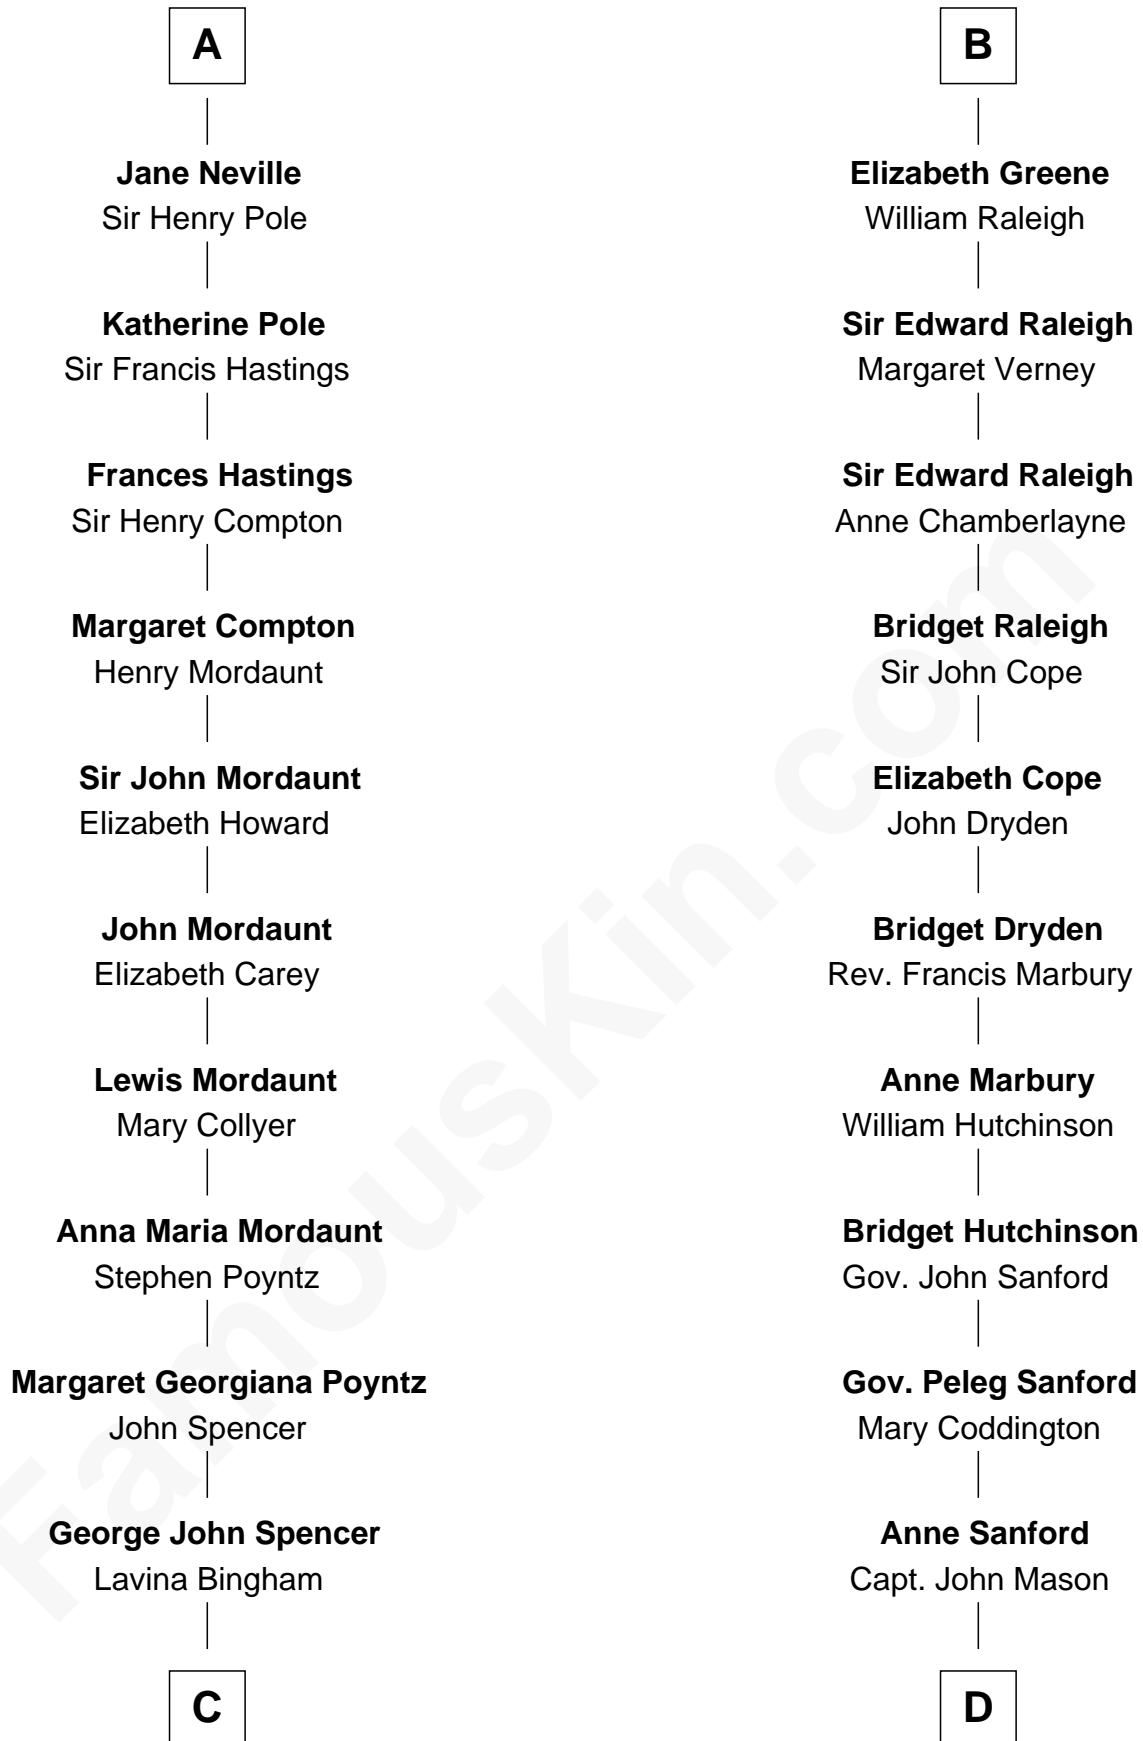

FamousKin.com Relationship Chart of

Princess Diana

Princess of Wales

20th cousin 1 time removed of

Lucretia (Rudolph) Garfield

First Lady of President James Garfield

C

Frederick Spencer
Adelaide Horatia Elizabeth Seymour

Charles Robert Spencer
Margaret Baring

Albert Edward John Spencer
Cynthia Elinor Beatrix Hamilton

Edward John Spencer
Frances Ruth Burke Roche

Princess Diana
Princess of Wales

D

Peleg Sanford Mason
Mary Stanton

Elijah Mason
Lucretia Greene

Arabella Greene Mason
Zebulon Rudolph

Lucretia (Rudolph) Garfield
First Lady of James Garfield

FamousKin.com