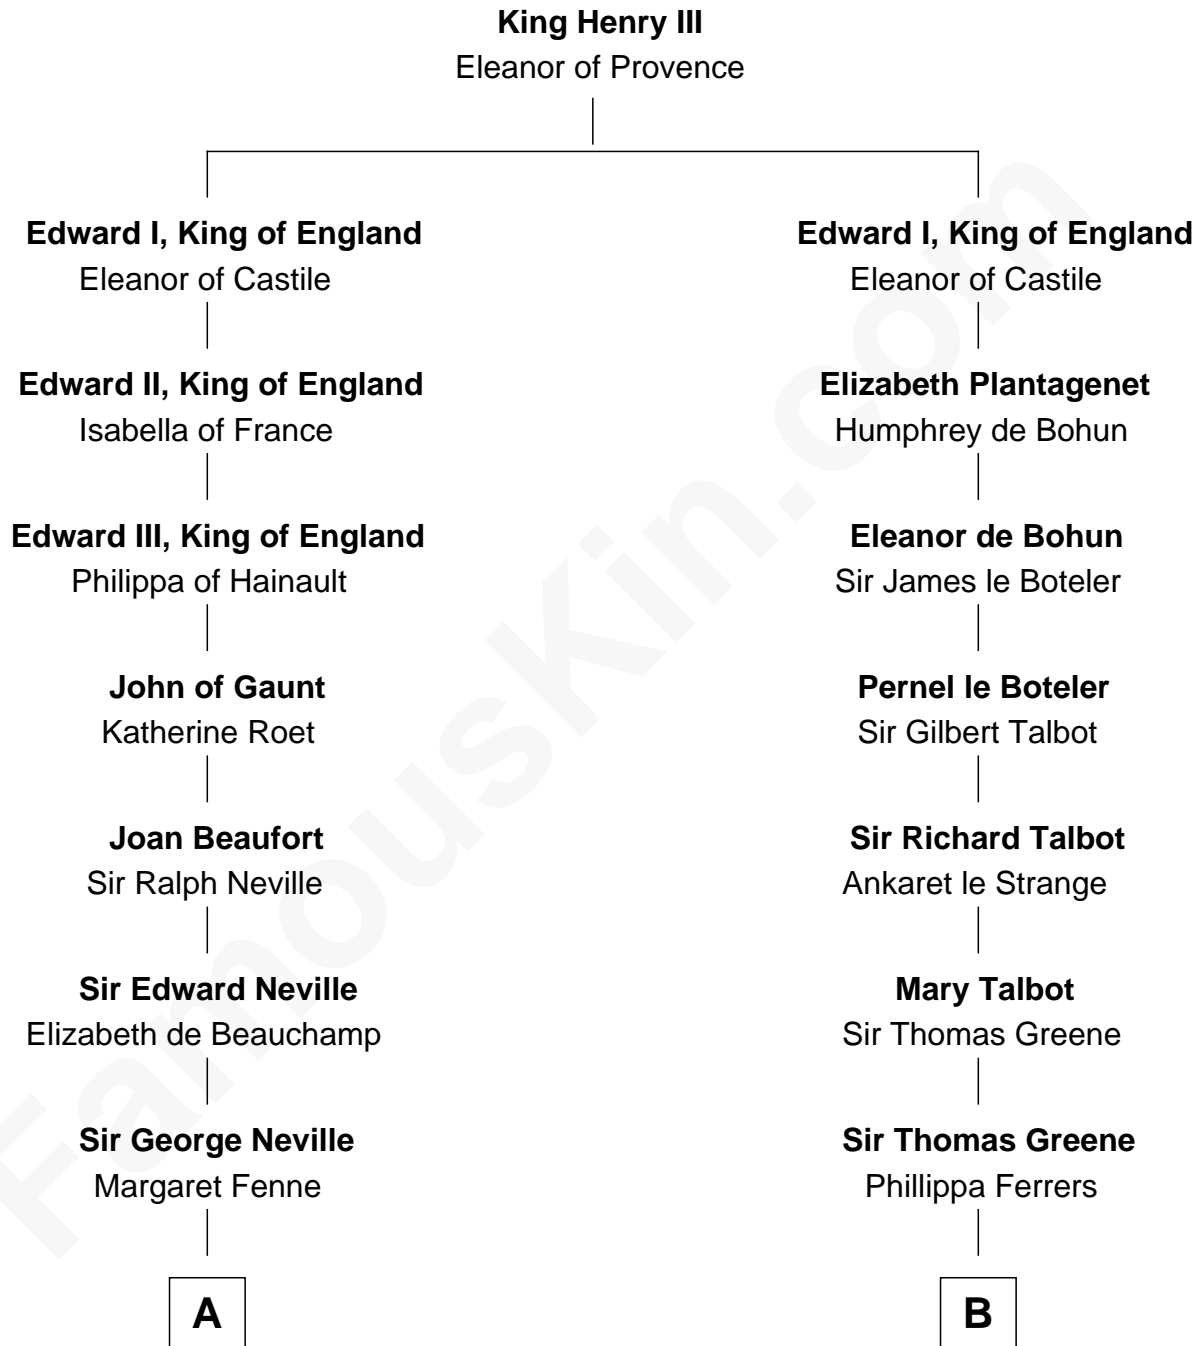

FamousKin.com Relationship Chart of

Princess Diana

Princess of Wales

20th cousin 1 time removed of

Lucretia (Rudolph) Garfield

First Lady of President James Garfield

C

Frederick Spencer
Adelaide Horatia Elizabeth Seymour

Charles Robert Spencer
Margaret Baring

Albert Edward John Spencer
Cynthia Elinor Beatrix Hamilton

Edward John Spencer
Frances Ruth Burke Roche

Princess Diana
Princess of Wales

D

Peleg Sanford Mason
Mary Stanton