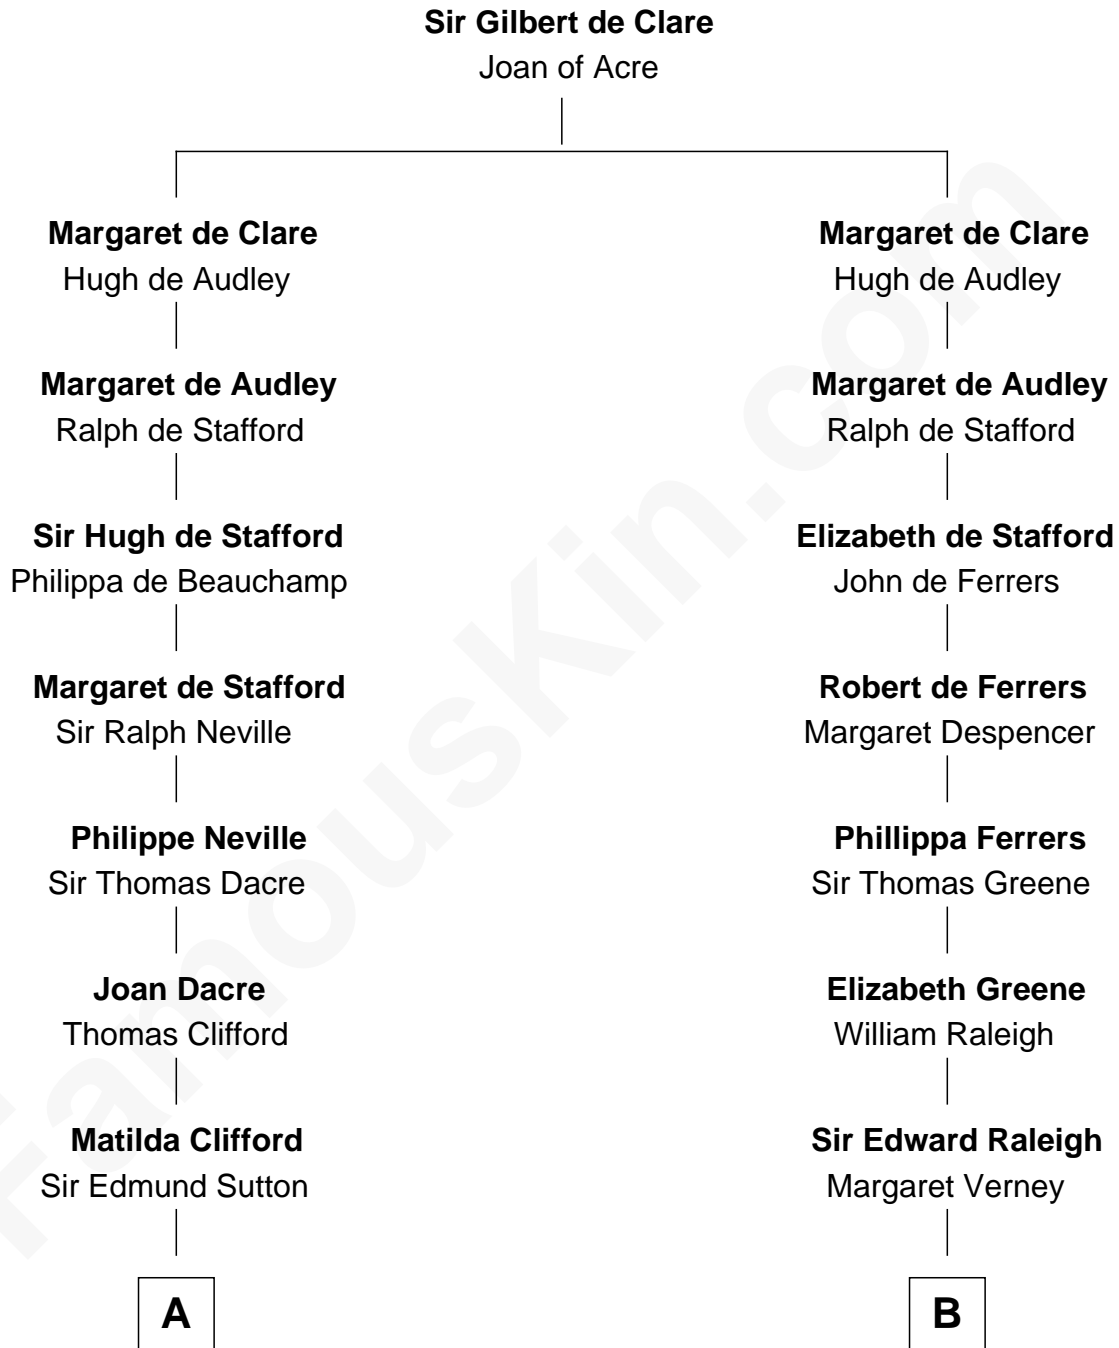

FamousKin.com

Relationship Chart of

Princess Diana

Princess of Wales

18th cousin 2 times removed of

Lucretia (Rudolph) Garfield
First Lady of President James Garfield

FamousKin.com