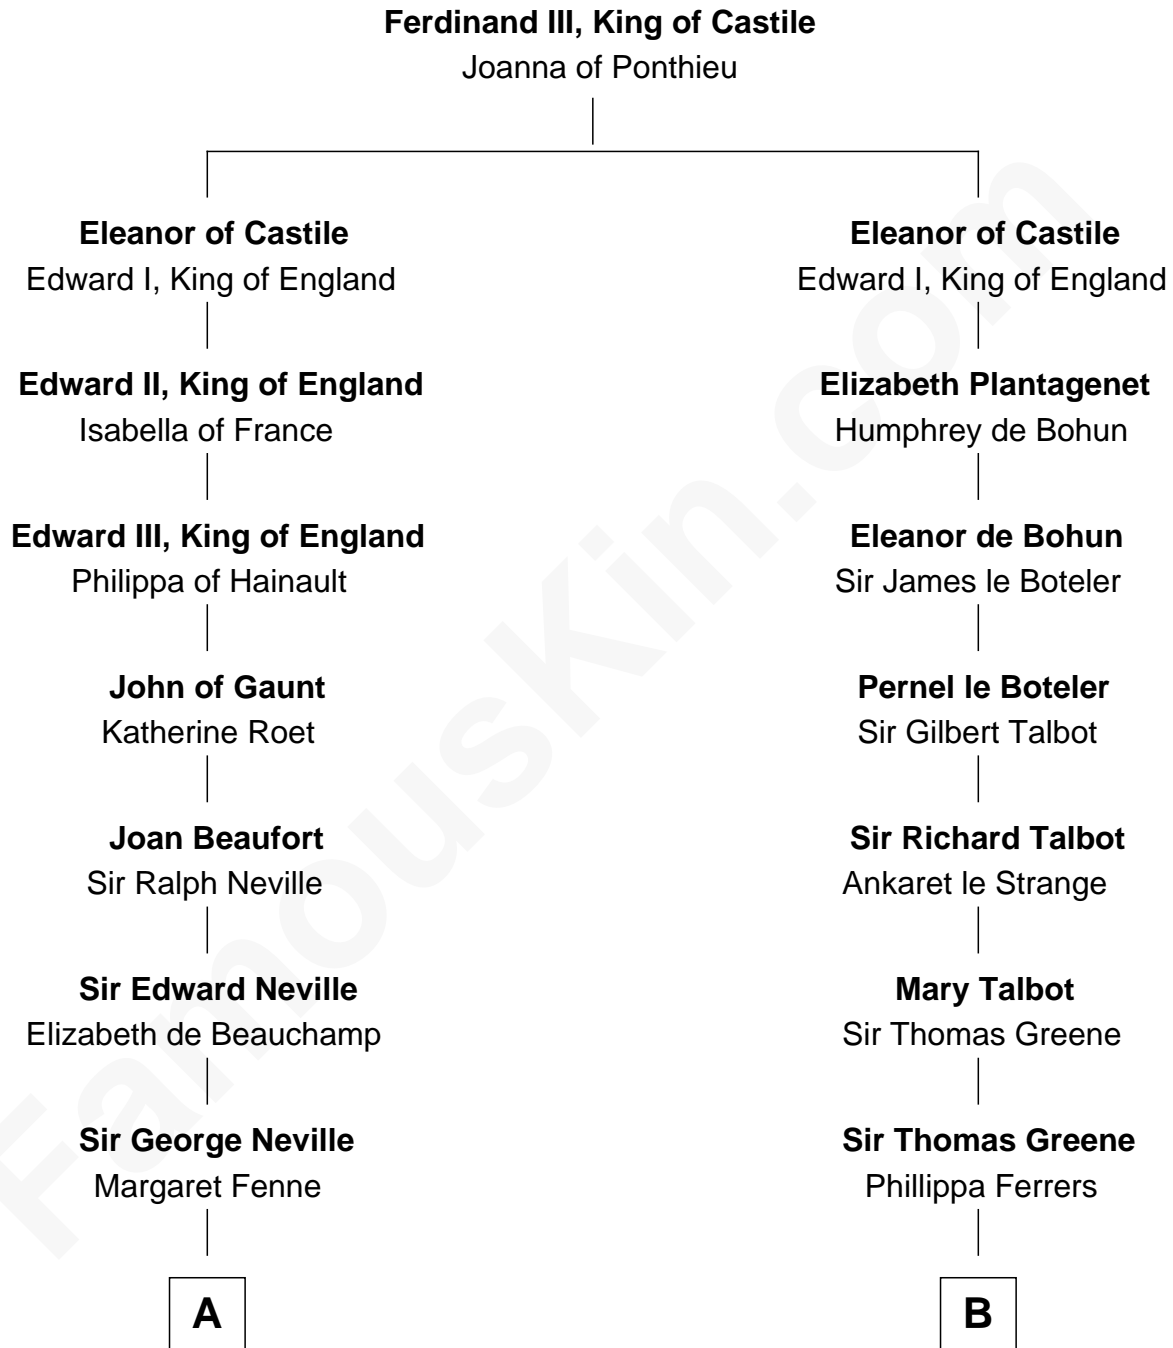

FamousKin.com
Relationship Chart of
Princess Diana
Princess of Wales

20th cousin 1 time removed of
Lucretia (Rudolph) Garfield
First Lady of President James Garfield

C

Frederick Spencer
Adelaide Horatia Elizabeth Seymour

Charles Robert Spencer
Margaret Baring

Albert Edward John Spencer
Cynthia Elinor Beatrix Hamilton

Edward John Spencer
Frances Ruth Burke Roche

Princess Diana
Princess of Wales

D

Peleg Sanford Mason
Mary Stanton

Elijah Mason
Lucretia Greene

Arabella Greene Mason
Zebulon Rudolph

Lucretia (Rudolph) Garfield
First Lady of James Garfield

FamousKin.com