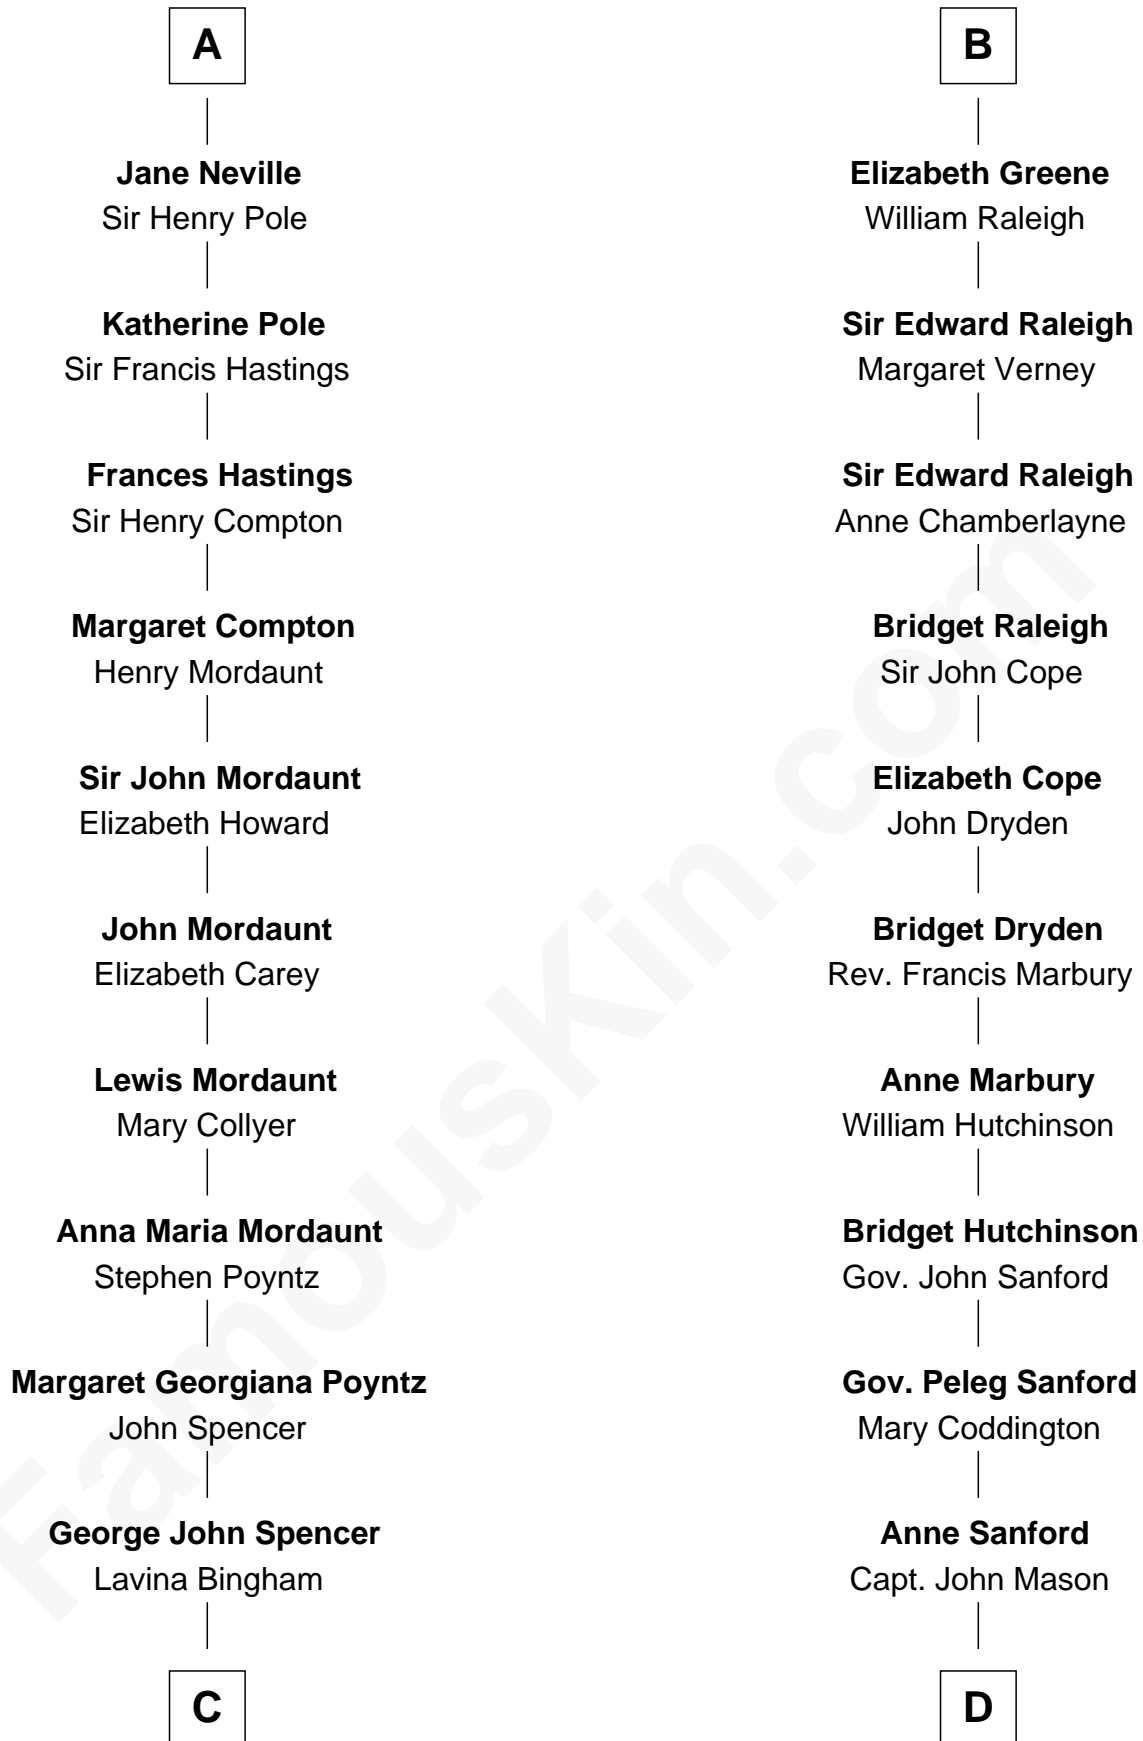

FamousKin.com
Relationship Chart of
Princess Diana
Princess of Wales

20th cousin 1 time removed of
Lucretia (Rudolph) Garfield
First Lady of President James Garfield

C

Frederick Spencer
Adelaide Horatia Elizabeth Seymour

Charles Robert Spencer
Margaret Baring

Albert Edward John Spencer
Cynthia Elinor Beatrix Hamilton

Edward John Spencer
Frances Ruth Burke Roche

Princess Diana
Princess of Wales

D

Peleg Sanford Mason
Mary Stanton

Elijah Mason
Lucretia Greene

Arabella Greene Mason
Zebulon Rudolph

Lucretia (Rudolph) Garfield
First Lady of James Garfield

FamousKin.com