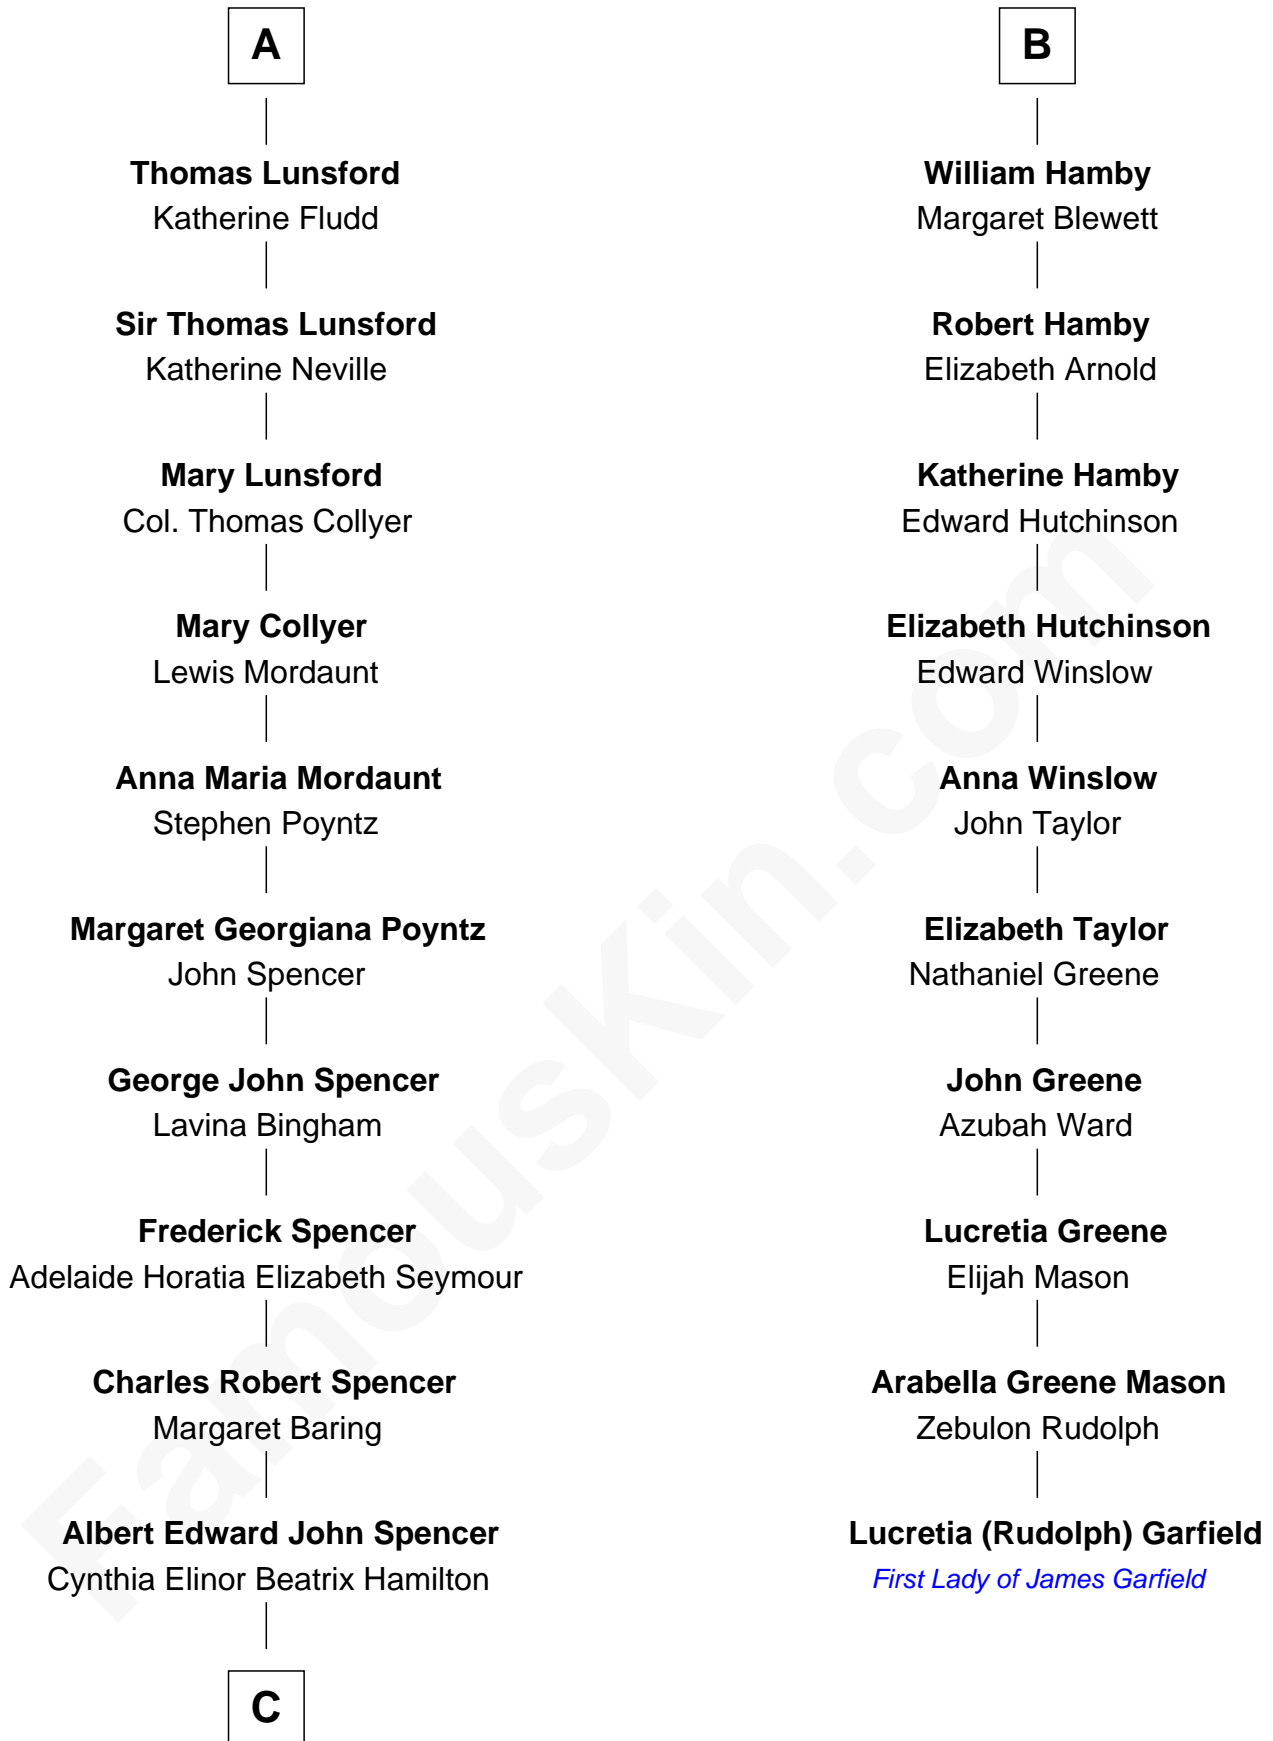

FamousKin.com

Relationship Chart of

Princess Diana

Princess of Wales

16th cousin 2 times removed of

Lucretia (Rudolph) Garfield
First Lady of President James Garfield

C

Edward John Spencer
Frances Ruth Burke Roche

Princess Diana
Princess of Wales

FamousKin.com