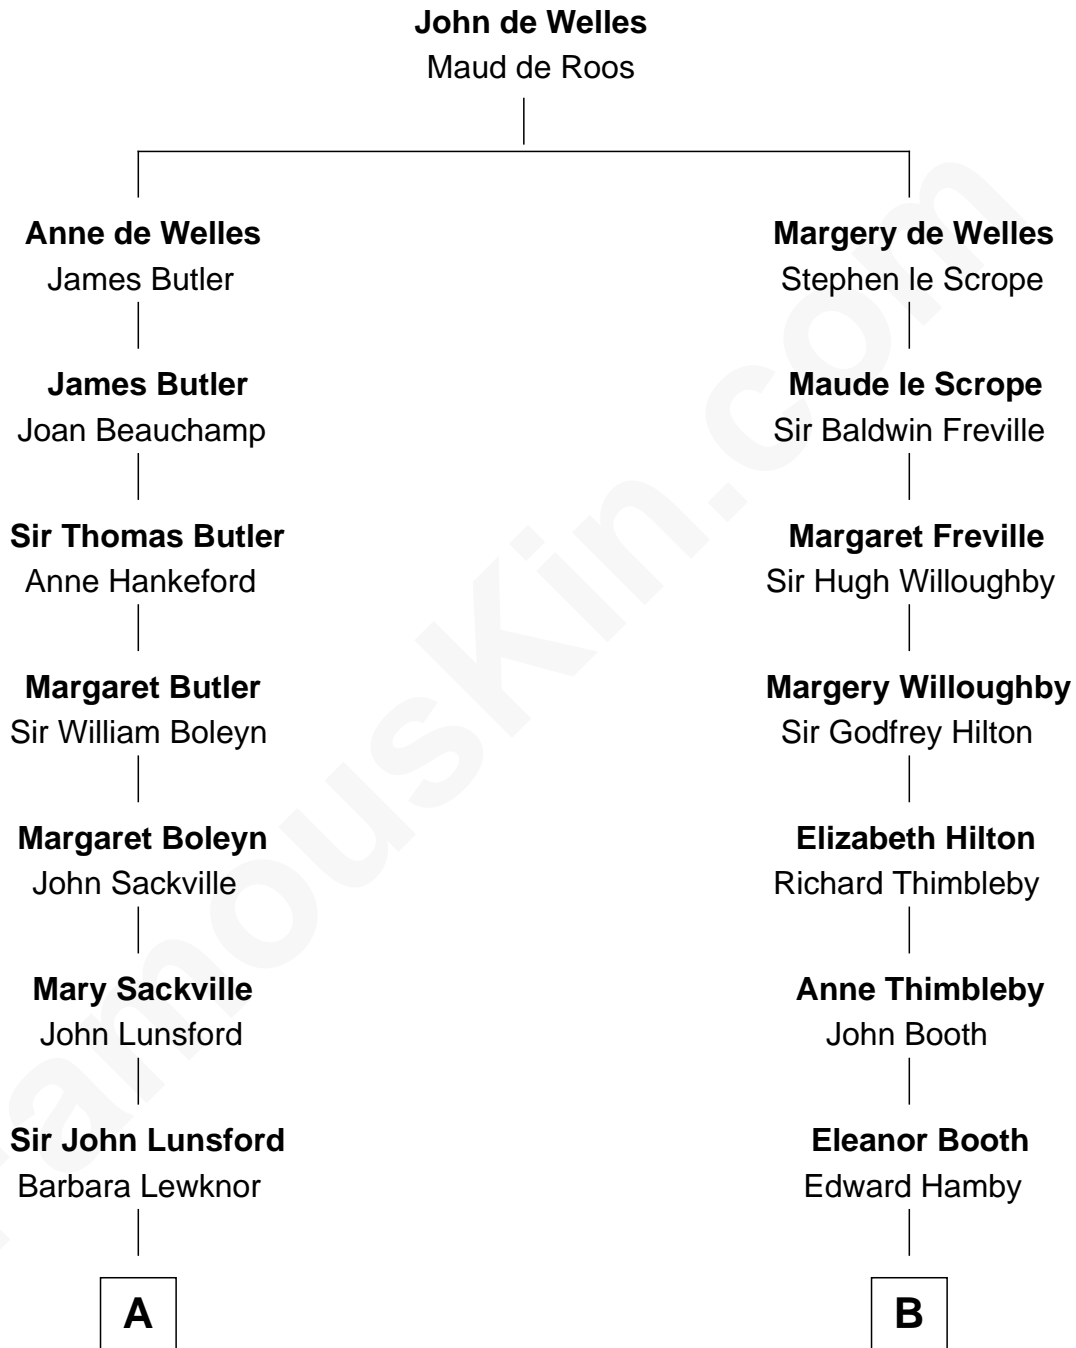

FamousKin.com

Relationship Chart of

Princess Diana

Princess of Wales

16th cousin 2 times removed of

Lucretia (Rudolph) Garfield
First Lady of President James Garfield

C

Edward John Spencer
Frances Ruth Burke Roche

Princess Diana
Princess of Wales

FamousKin.com