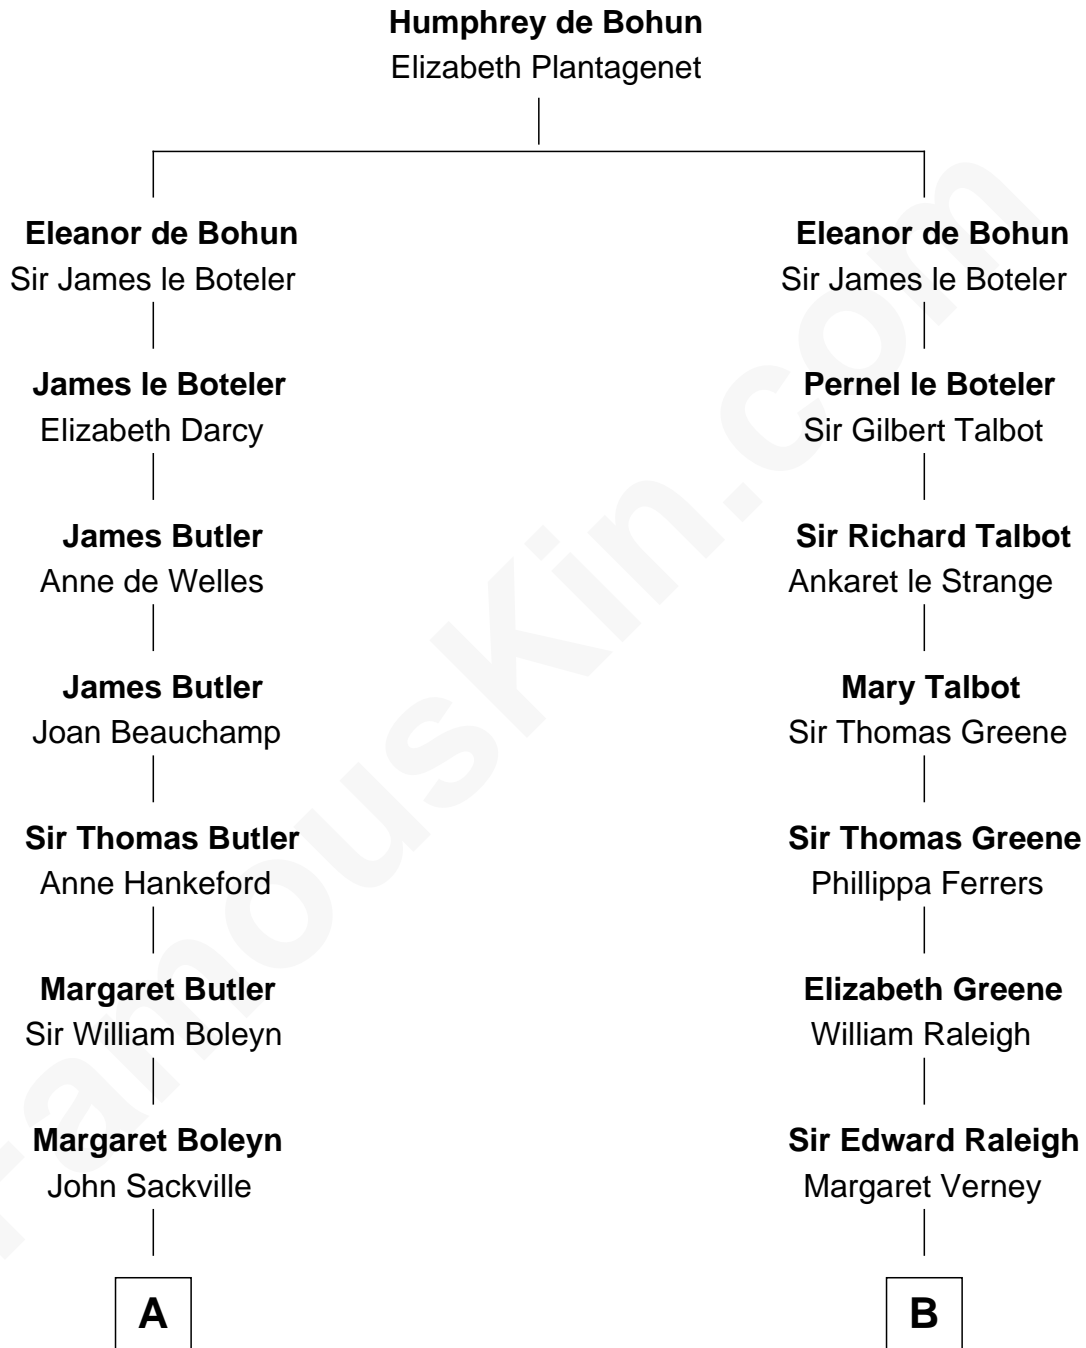

FamousKin.com

Relationship Chart of

Princess Diana

Princess of Wales

18th cousin 2 times removed of

Lucretia (Rudolph) Garfield
First Lady of President James Garfield

FamousKin.com