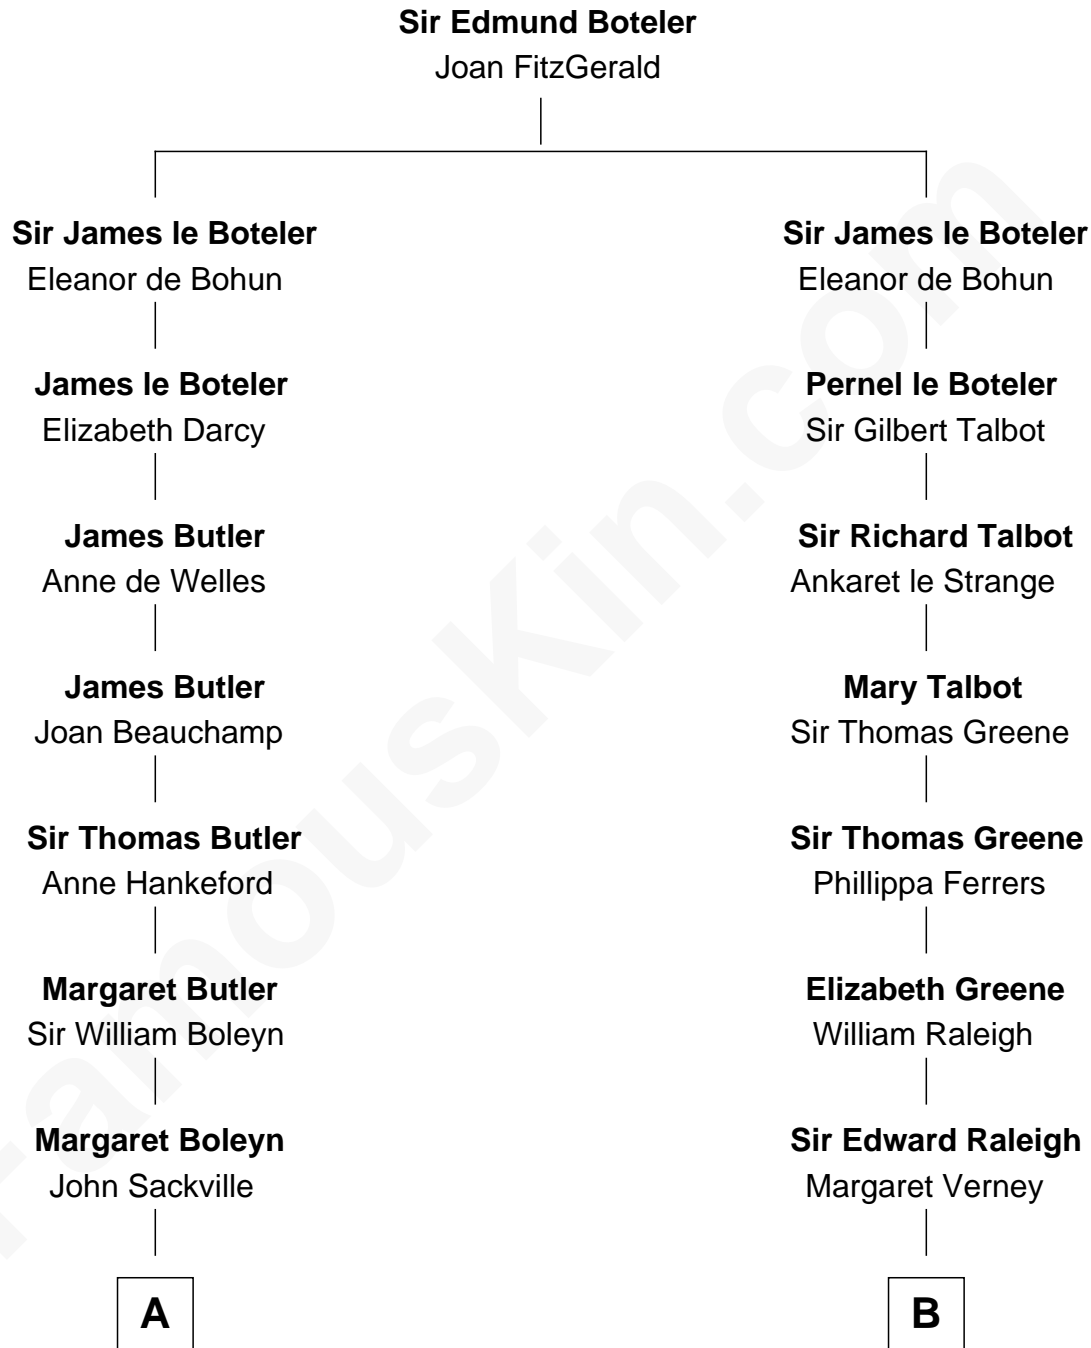

## Relationship Chart of

### Princess Diana

*Princess of Wales*

18th cousin 2 times removed of

**Lucretia (Rudolph) Garfield**  
*First Lady of President James Garfield*

FamousKin.com