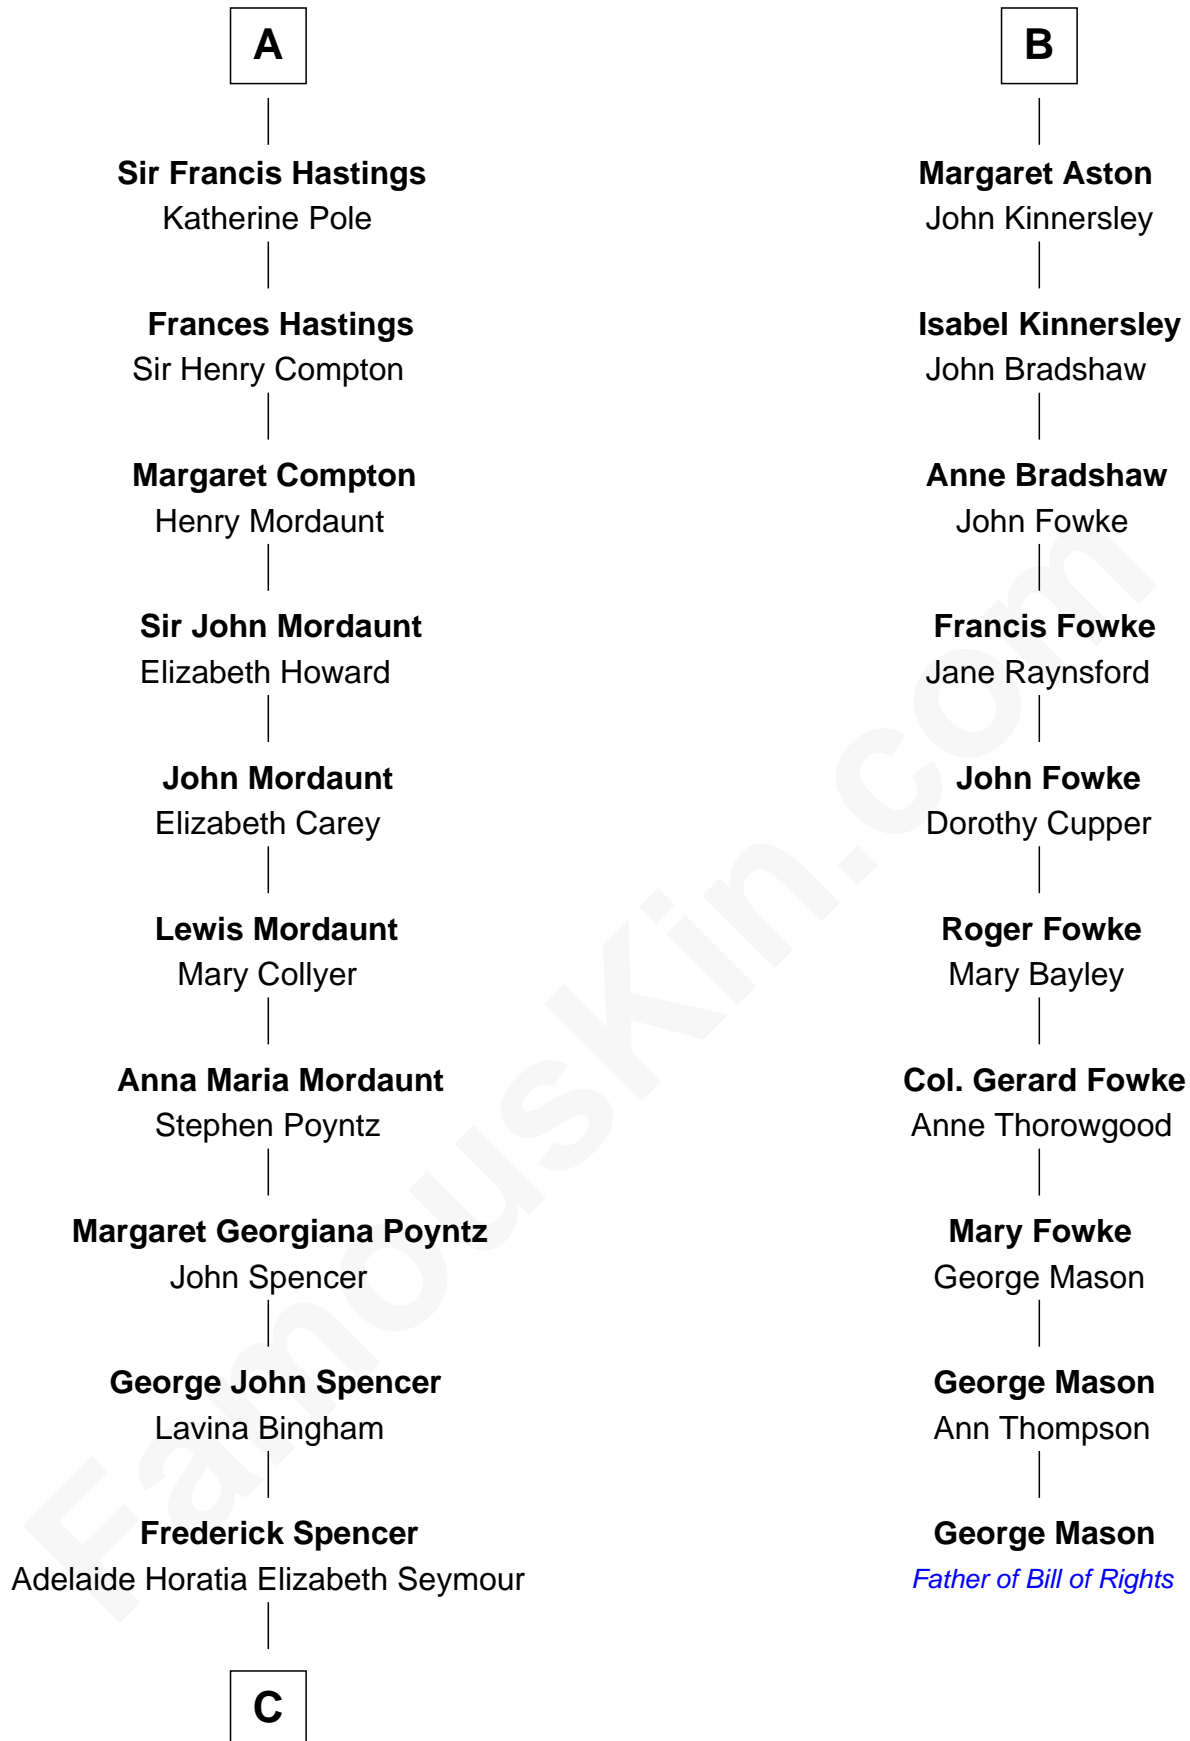

FamousKin.com Relationship Chart of

Princess Diana

Princess of Wales

16th cousin 4 times removed of

George Mason

Father of the U.S. Bill of Rights

John de Botetourte

Maud FitzThomas

Joan de Somery

John de Botetourte

Joyce la Zouche de Mortimer

Joyce de Botetourte

Sir Baldwin Freville

Sir Baldwin Freville

Maude le Scrope

Joyce Freville

Sir Roger Aston

Sir Robert Aston

Isabel Brereton

John Aston

Elizabeth Delves

B

C

—
Charles Robert Spencer