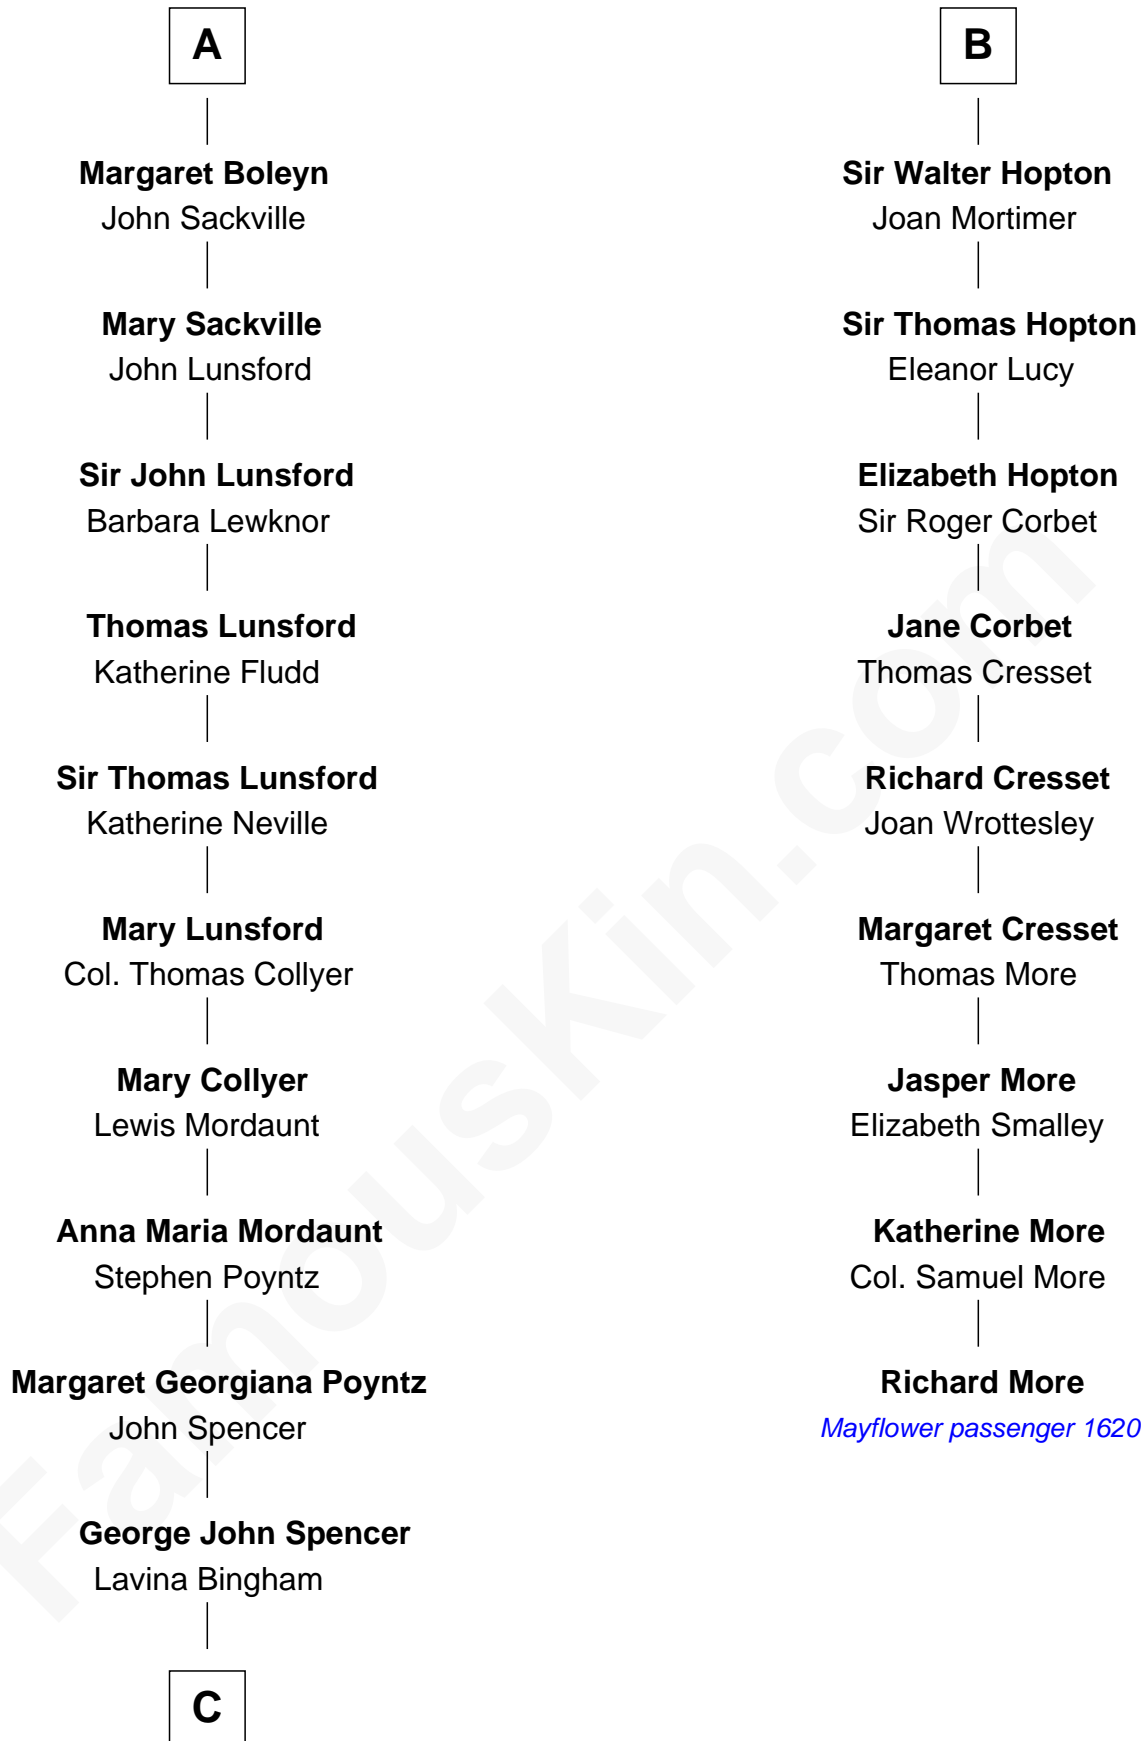

FamousKin.com Relationship Chart of

Princess Diana

Princess of Wales

15th cousin 6 times removed of

Richard More

(c1614 - c1696) Mayflower passenger 1620

MAYFLOWER

Humphrey de Bohun

Humphrey de Bohun

Elizabeth Plantagenet

Eleanor de Bohun

Sir James le Boteler

Pernel le Boteler

Sir Gilbert Talbot

Elizabeth Talbot

Sir Henry de Grey

Richard Grey

Blanche de la Vache

Alice Grey

Sir William Burley

Elizabeth Burley

Sir John Hopton

B

C

—
Frederick Spencer

Adelaide Horatia Elizabeth Seymour

—
Charles Robert Spencer

Margaret Baring

—
Albert Edward John Spencer

Cynthia Elinor Beatrix Hamilton

—
Edward John Spencer

Frances Ruth Burke Roche