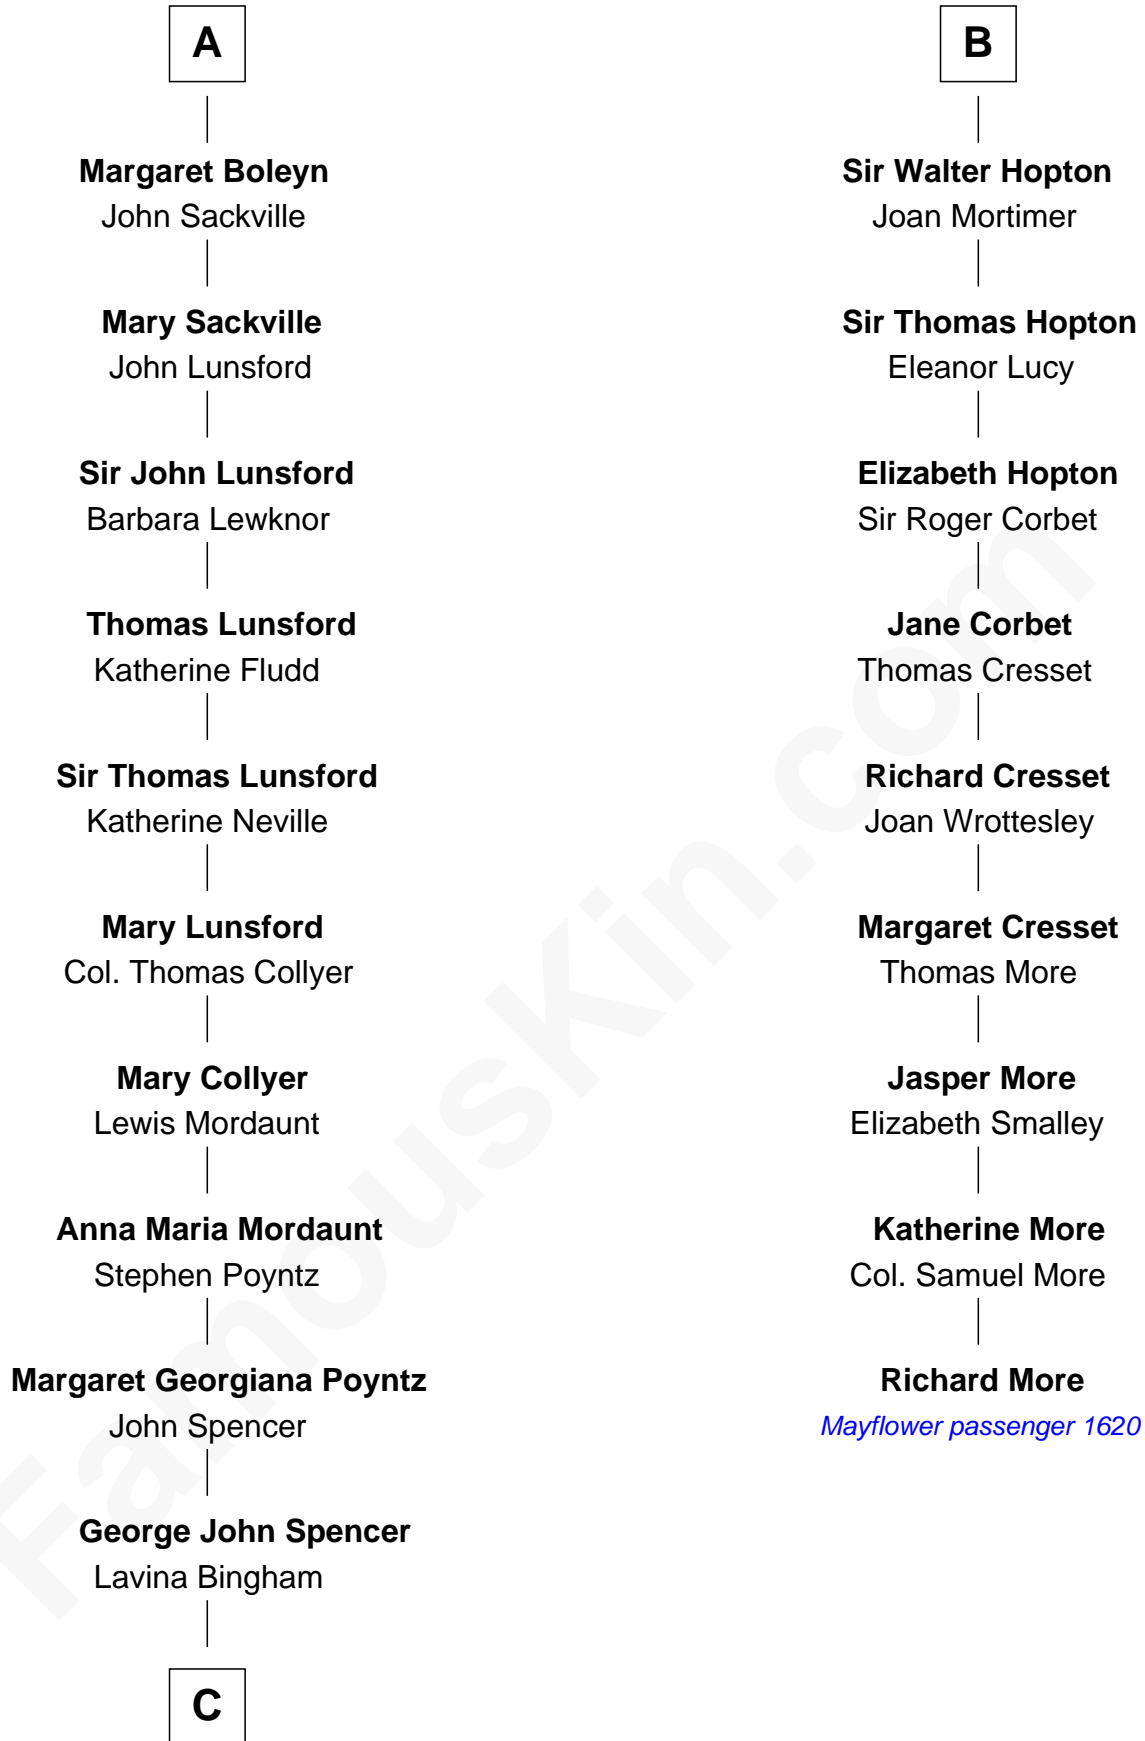

FamousKin.com Relationship Chart of

Princess Diana

Princess of Wales

15th cousin 6 times removed of

Richard More

(c1614 - c1696) Mayflower passenger 1620

MAYFLOWER

Thebaud le Boteler

Sir Edmund Boteler

Joan FitzGerald

Sir James le Boteler

Eleanor de Bohun

Pernel le Boteler

Sir Gilbert Talbot

Elizabeth Talbot

Sir Henry de Grey

Richard Grey

Blanche de la Vache

Alice Grey

Sir William Burley

Elizabeth Burley

Sir John Hopton

B

C

—
Frederick Spencer

Adelaide Horatia Elizabeth Seymour

—
Charles Robert Spencer

Margaret Baring

—
Albert Edward John Spencer

Cynthia Elinor Beatrix Hamilton

—
Edward John Spencer

Frances Ruth Burke Roche