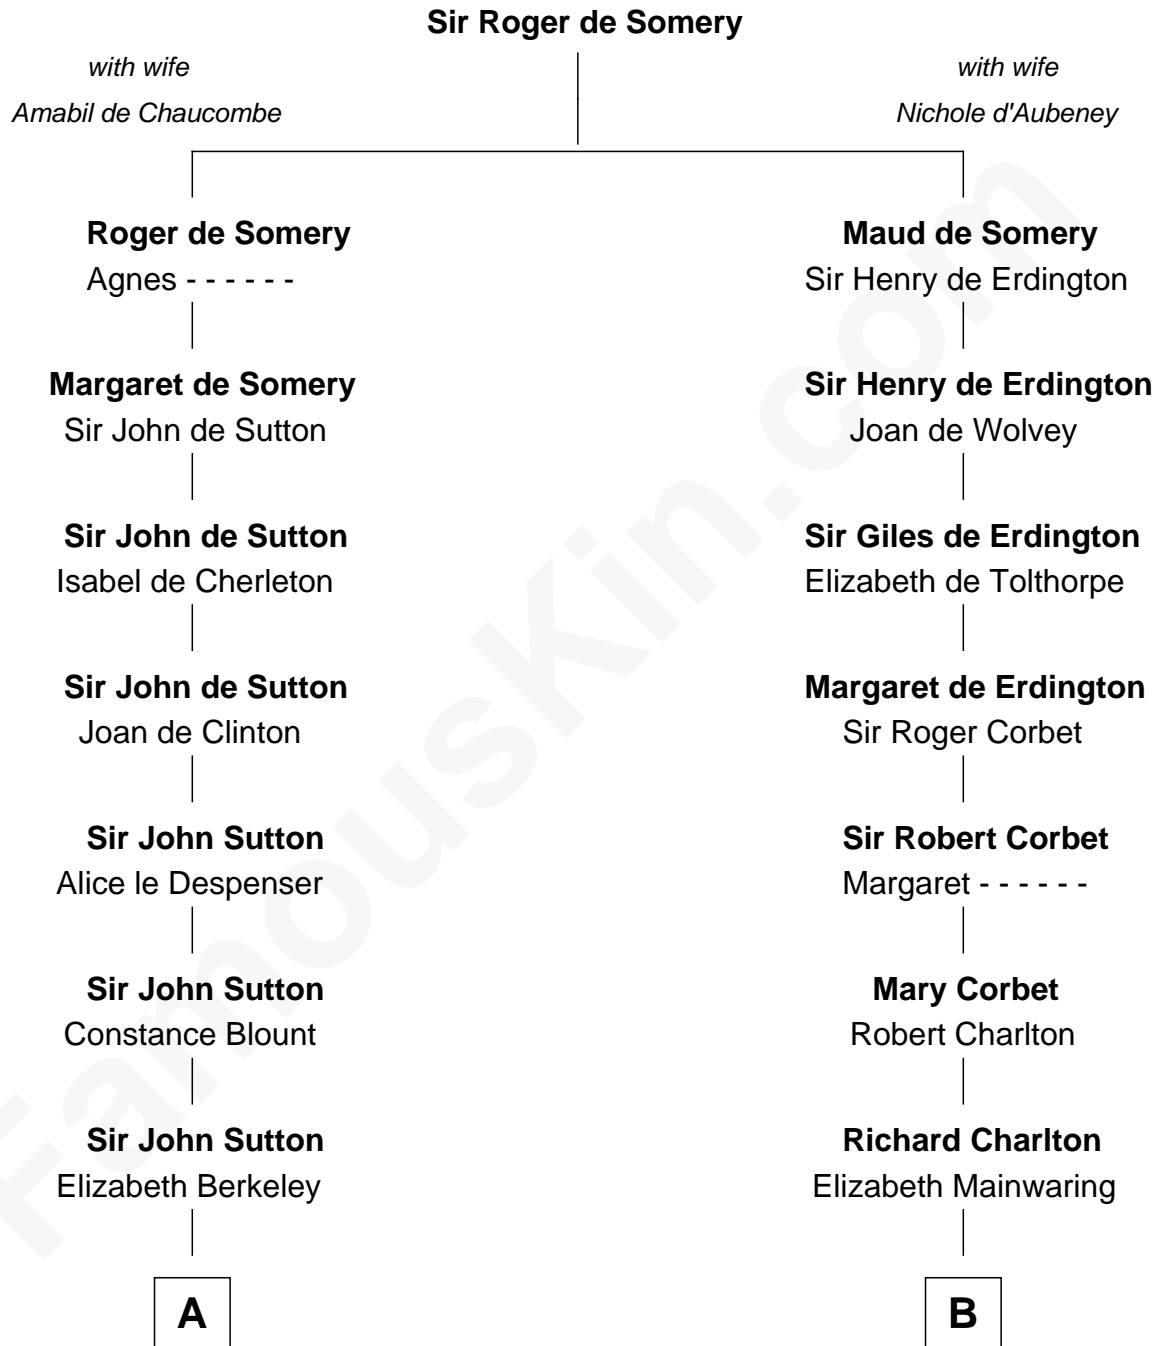

FamousKin.com Relationship Chart of

Princess Diana

Princess of Wales

20th cousin 1 time removed of

Calvin Coolidge

30th U.S. President

C

Adelaide Horatia Elizabeth Seymour

Frederick Spencer

Charles Robert Spencer

Margaret Baring

Albert Edward John Spencer

Cynthia Elinor Beatrix Hamilton

Edward John Spencer

Frances Ruth Burke Roche

Princess Diana