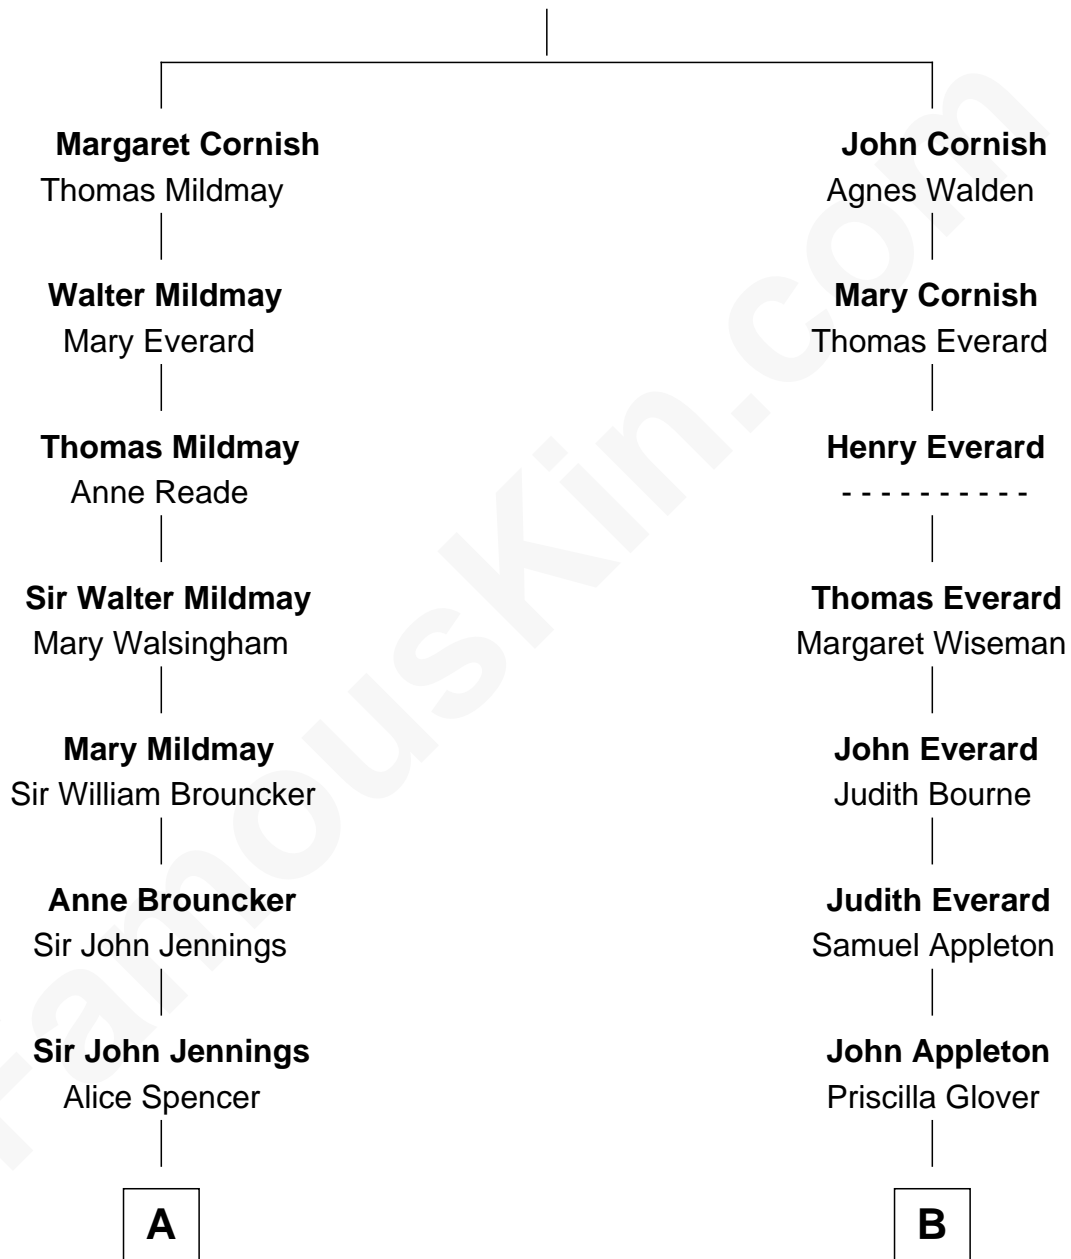

FamousKin.com Relationship Chart of

Princess Diana

Princess of Wales

15th cousin 2 times removed of

Calvin Coolidge

30th U.S. President

John Cornish

A

Richard Jennings
Frances Thornhurst

Sarah Jennings
John Churchill

Anne Churchill
Sir Charles Spencer

John Spencer
Georgiana Carolina Carteret

John Spencer
Margaret Georgiana Poyntz

George John Spencer
Lavina Bingham

Frederick Spencer
Adelaide Horatia Elizabeth Seymour

Charles Robert Spencer
Margaret Baring

Albert Edward John Spencer
Cynthia Elinor Beatrix Hamilton

Edward John Spencer
Frances Ruth Burke Roche

Princess Diana
Princess of Wales