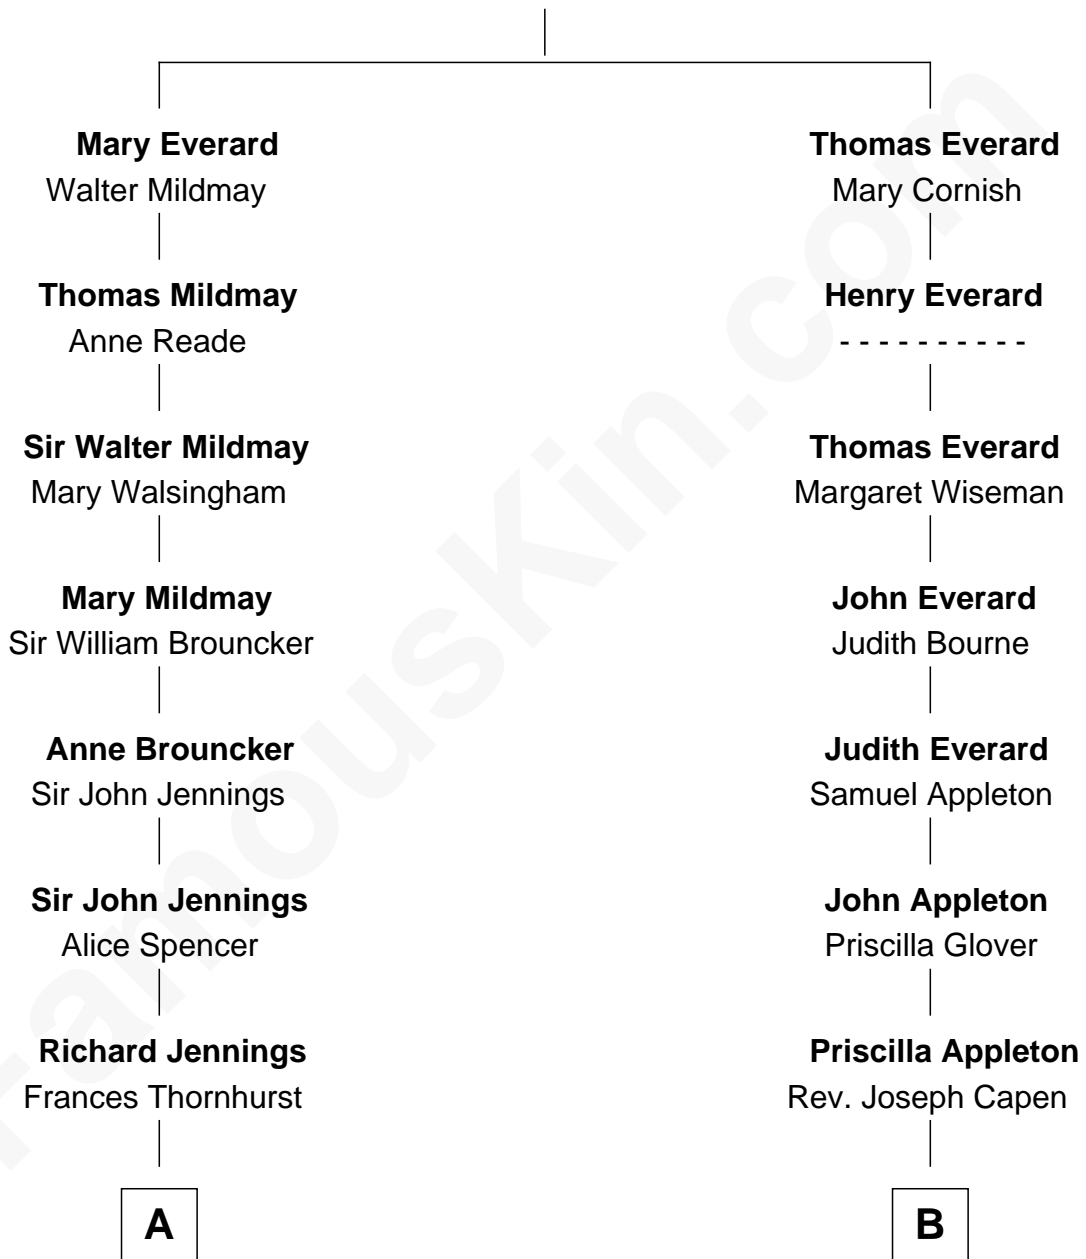

FamousKin.com Relationship Chart of

Princess Diana

Princess of Wales

14th cousin 2 times removed of

Calvin Coolidge

30th U.S. President

John Everard

A

Sarah Jennings

John Churchill

Anne Churchill

Sir Charles Spencer

John Spencer

Georgiana Carolina Carteret

John Spencer

Margaret Georgiana Poyntz