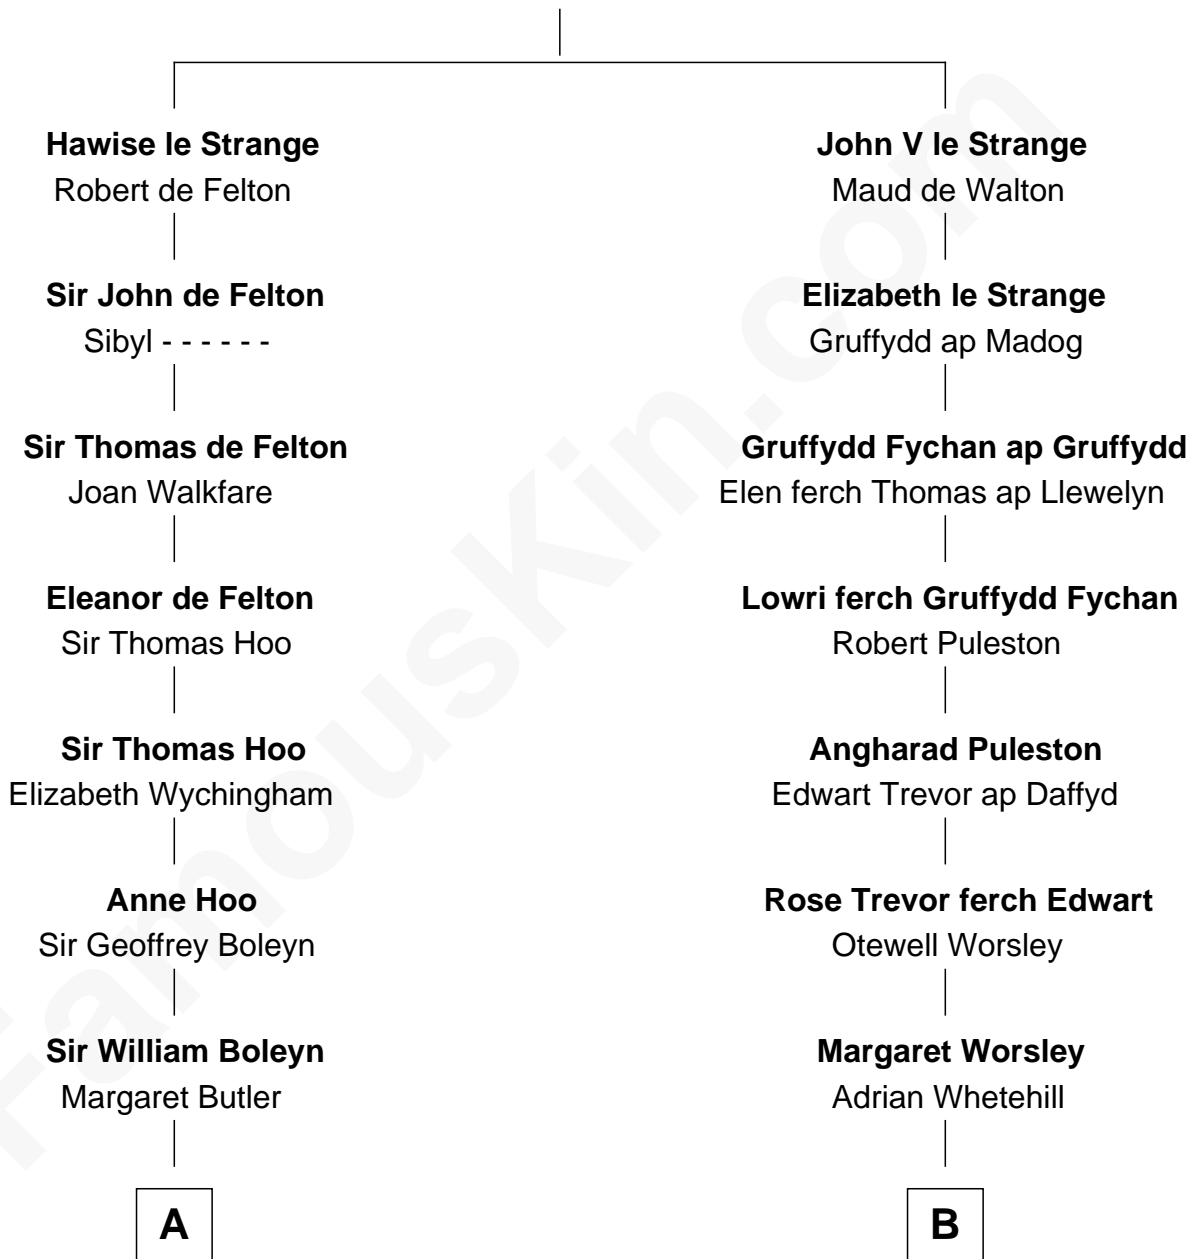

FamousKin.com Relationship Chart of

Princess Diana

Princess of Wales

20th cousin 1 time removed of

Calvin Coolidge

30th U.S. President

John IV le Strange

Joan de Somery

C

Frederick Spencer
Adelaide Horatia Elizabeth Seymour

Charles Robert Spencer
Margaret Baring

Albert Edward John Spencer
Cynthia Elinor Beatrix Hamilton

Edward John Spencer
Frances Ruth Burke Roche

Princess Diana
Princess of Wales