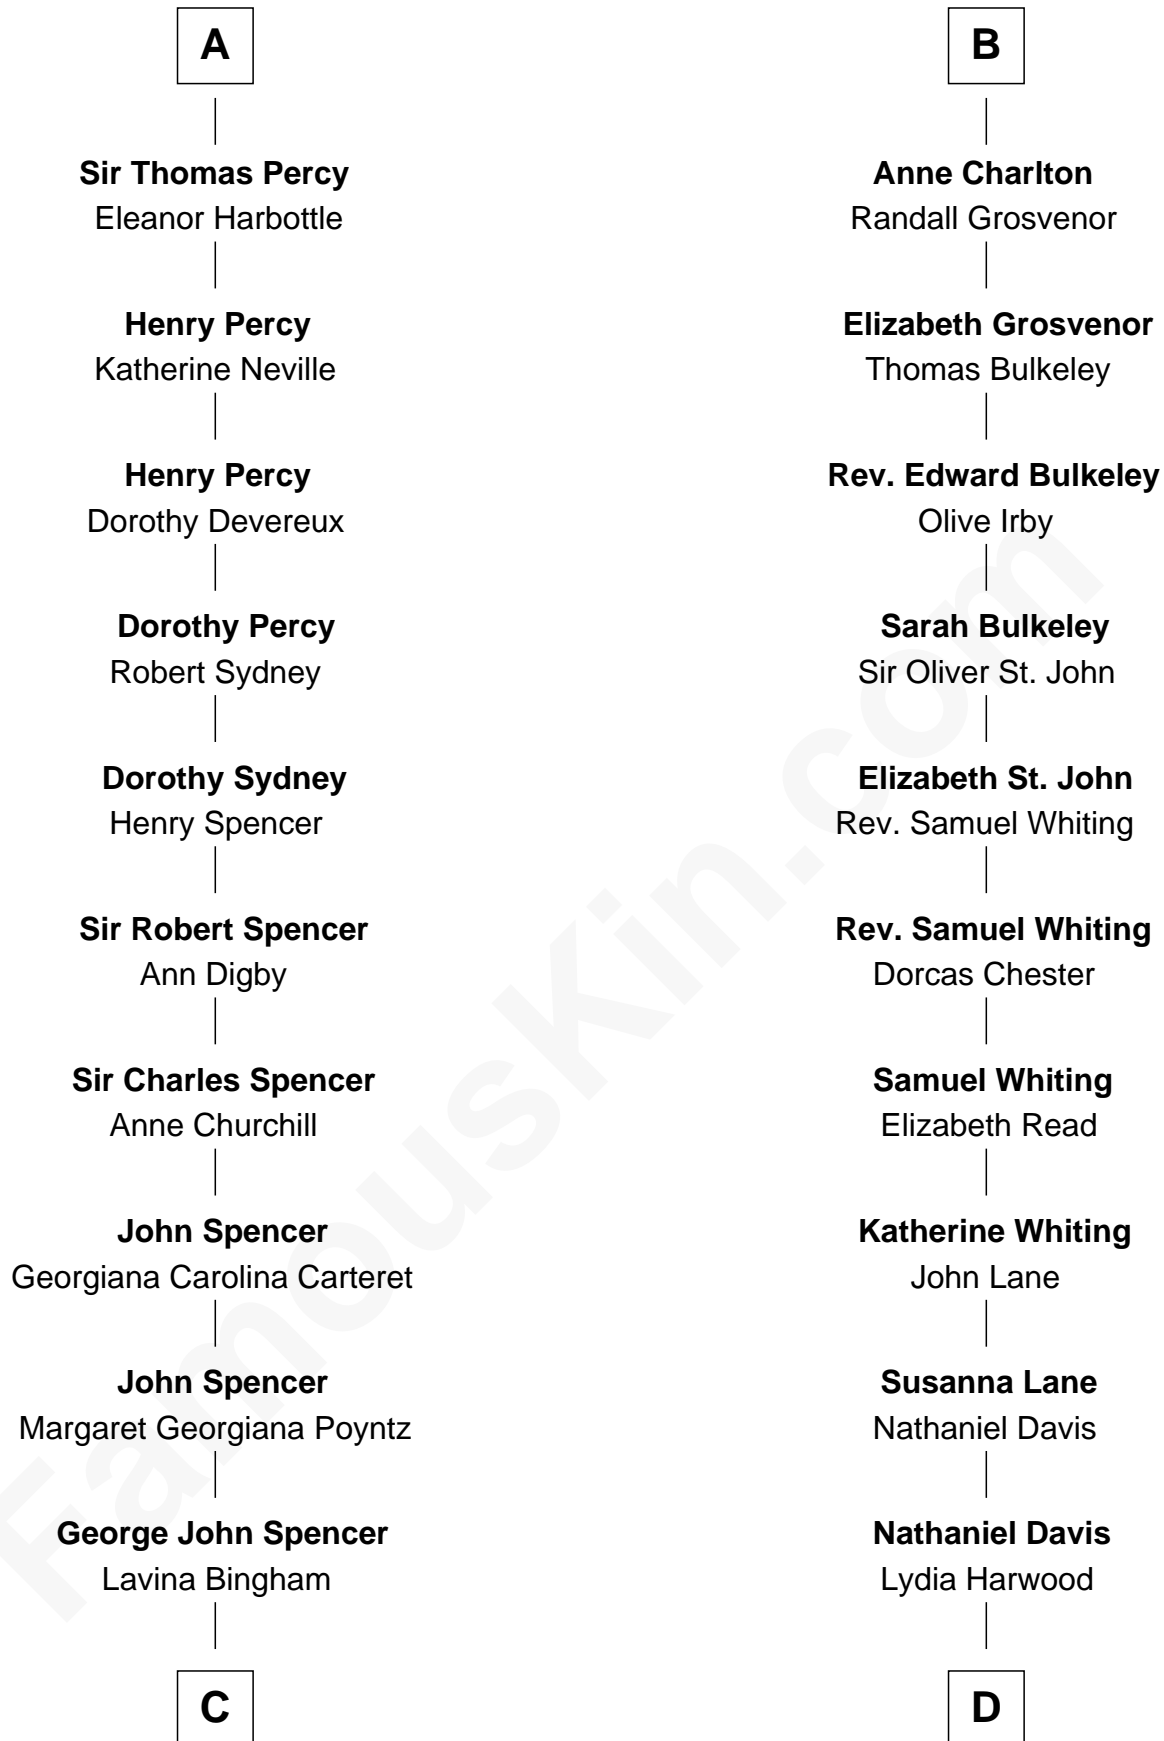

FamousKin.com Relationship Chart of

Princess Diana

Princess of Wales

20th cousin 1 time removed of

Calvin Coolidge

30th U.S. President

Sir Alan la Zouche

Eleanor de Segrave

C

Frederick Spencer

Adelaide Horatia Elizabeth Seymour

Charles Robert Spencer

Margaret Baring

Albert Edward John Spencer

Cynthia Elinor Beatrix Hamilton

Edward John Spencer