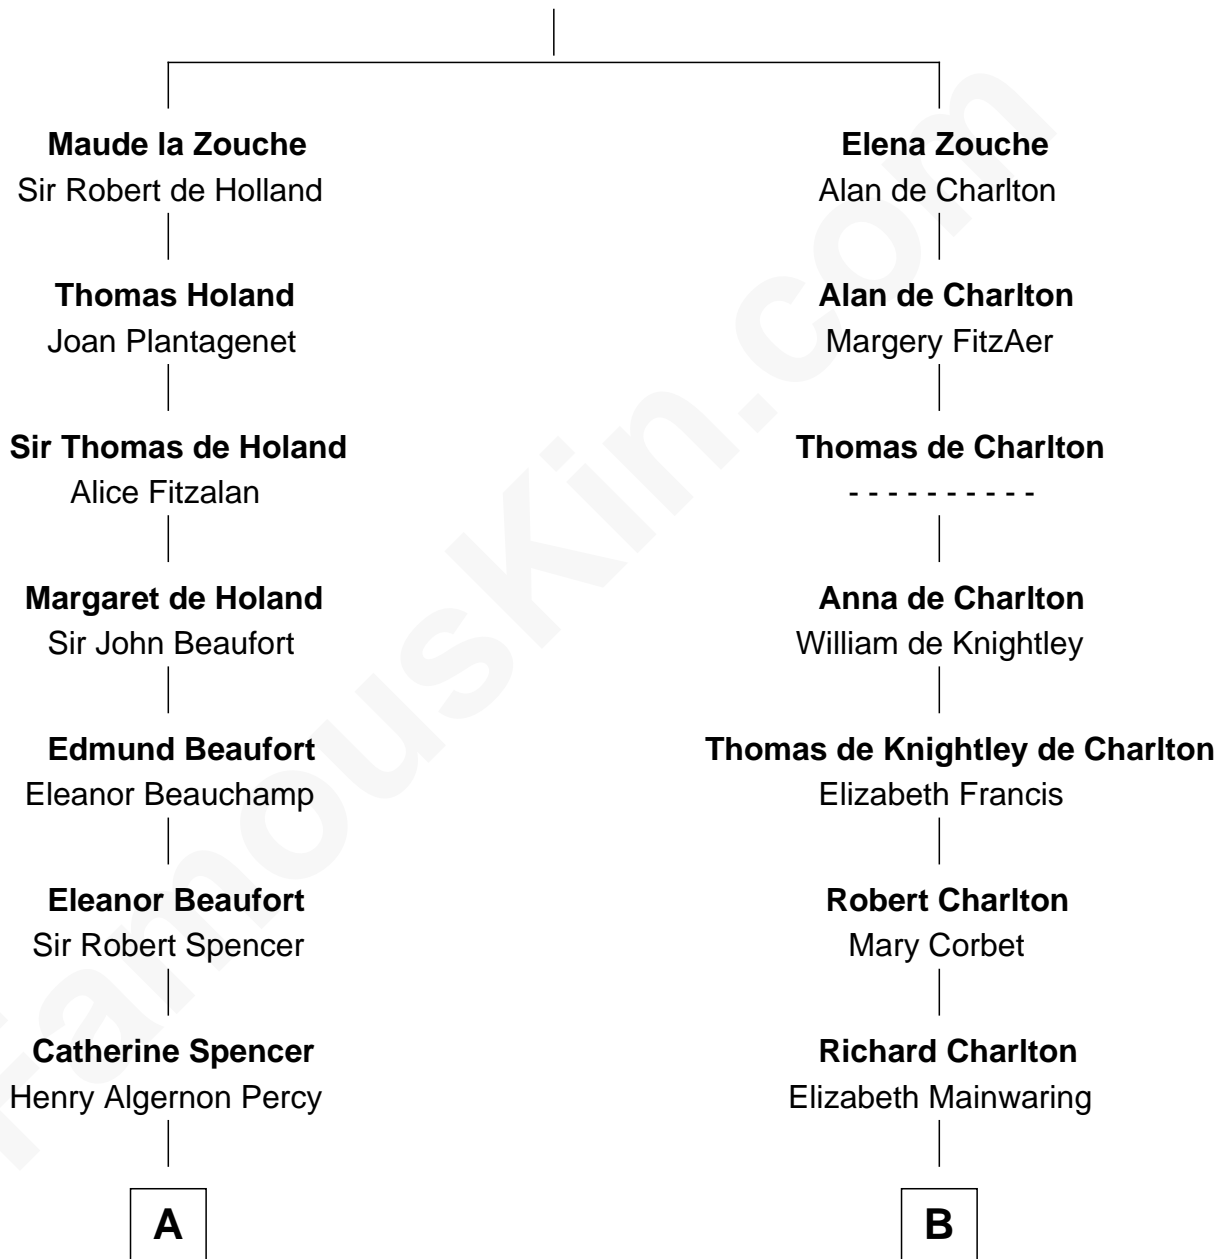

FamousKin.com Relationship Chart of

Princess Diana

Princess of Wales

20th cousin 1 time removed of

Calvin Coolidge

30th U.S. President

Sir Alan la Zouche

Eleanor de Segrave

C

Frederick Spencer

Adelaide Horatia Elizabeth Seymour

Charles Robert Spencer

Margaret Baring

Albert Edward John Spencer

Cynthia Elinor Beatrix Hamilton

Edward John Spencer

Frances Ruth Burke Roche

Princess Diana

Princess of Wales

D

Mary Davis

John Dunlap Moor

Hiram Dunlap Moor

Abigail Pinney Franklin