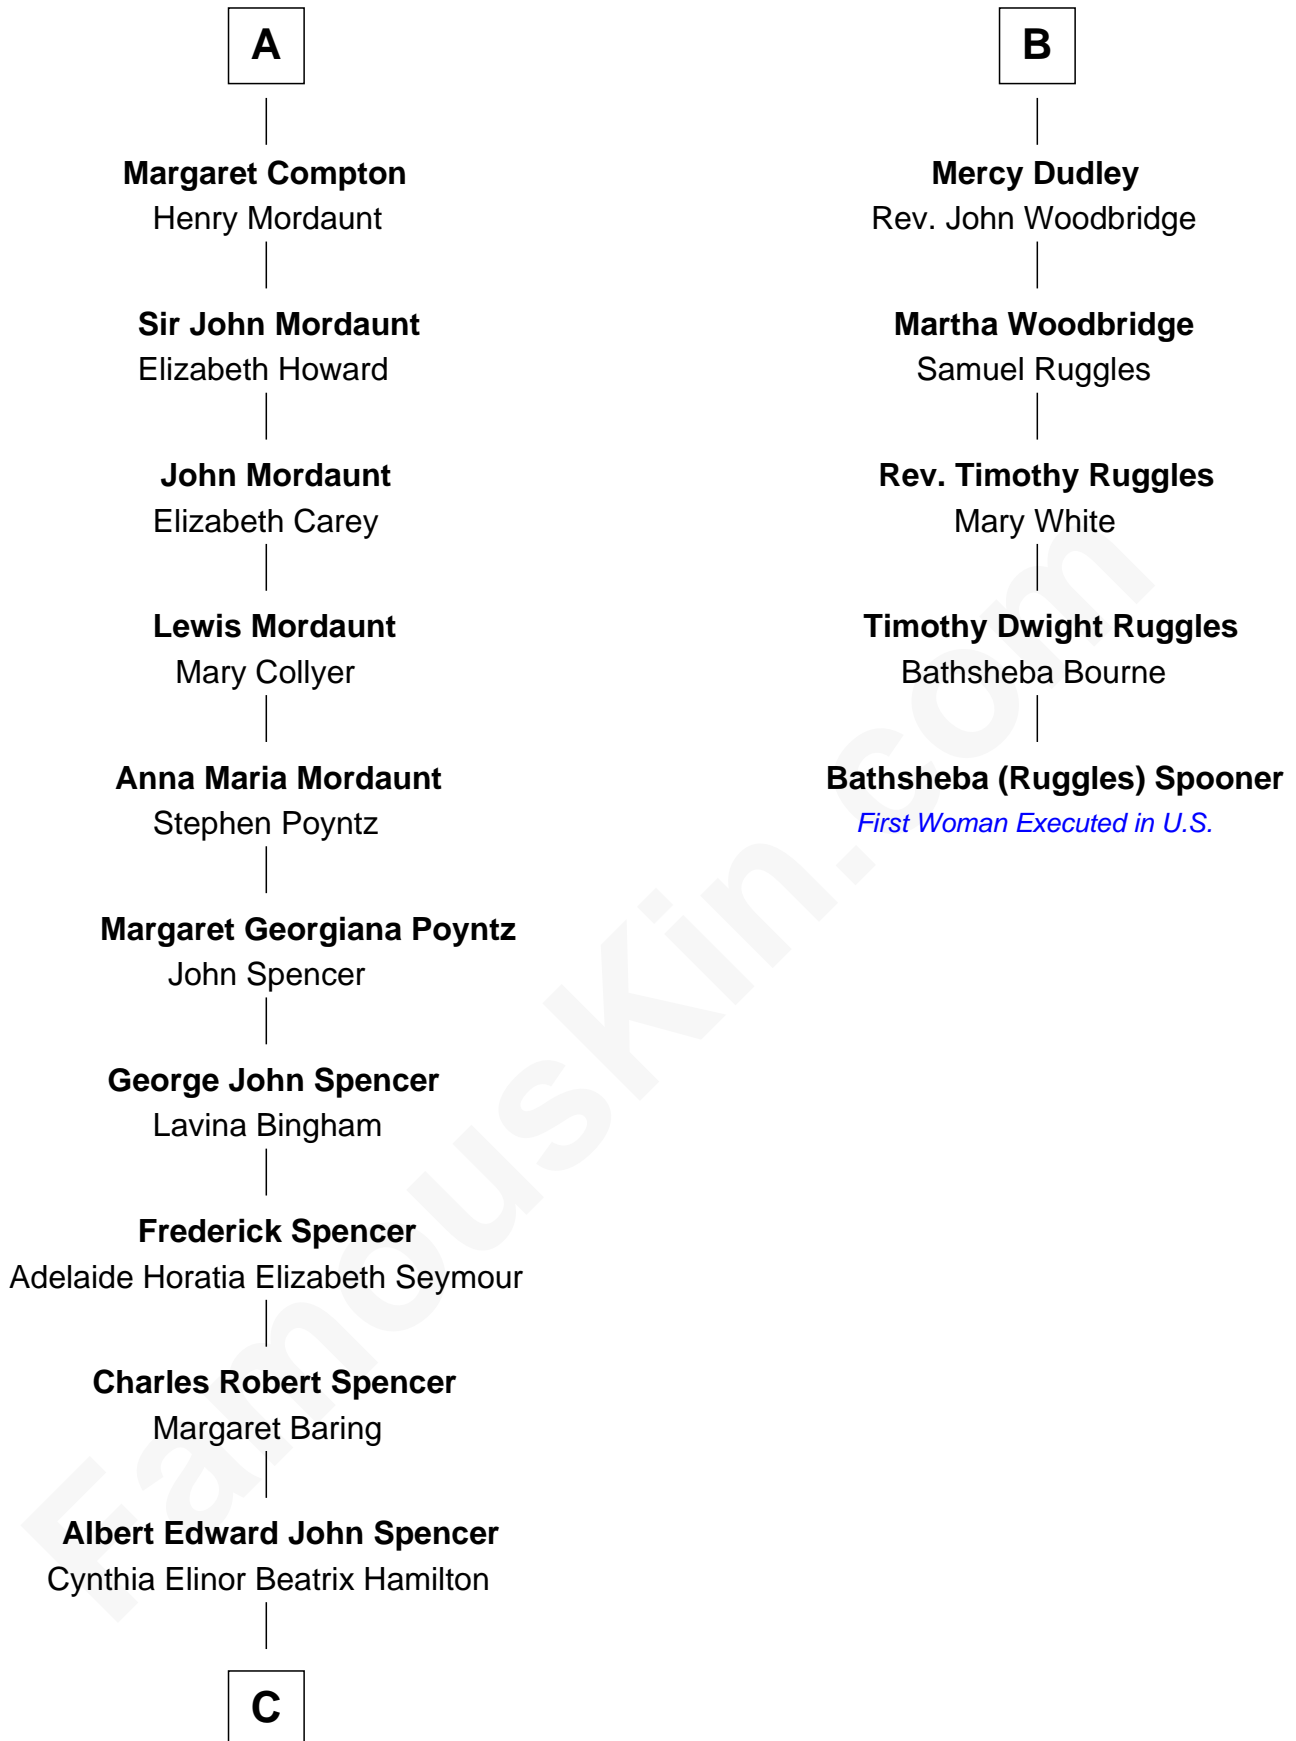

FamousKin.com

Relationship Chart of

Princess Diana

Princess of Wales

11th cousin 7 times removed of

Bathsheba (Ruggles) Spooner

First woman executed for murder in U.S. by non-British government

C

Edward John Spencer
Frances Ruth Burke Roche

Princess Diana
Princess of Wales

FamousKin.com