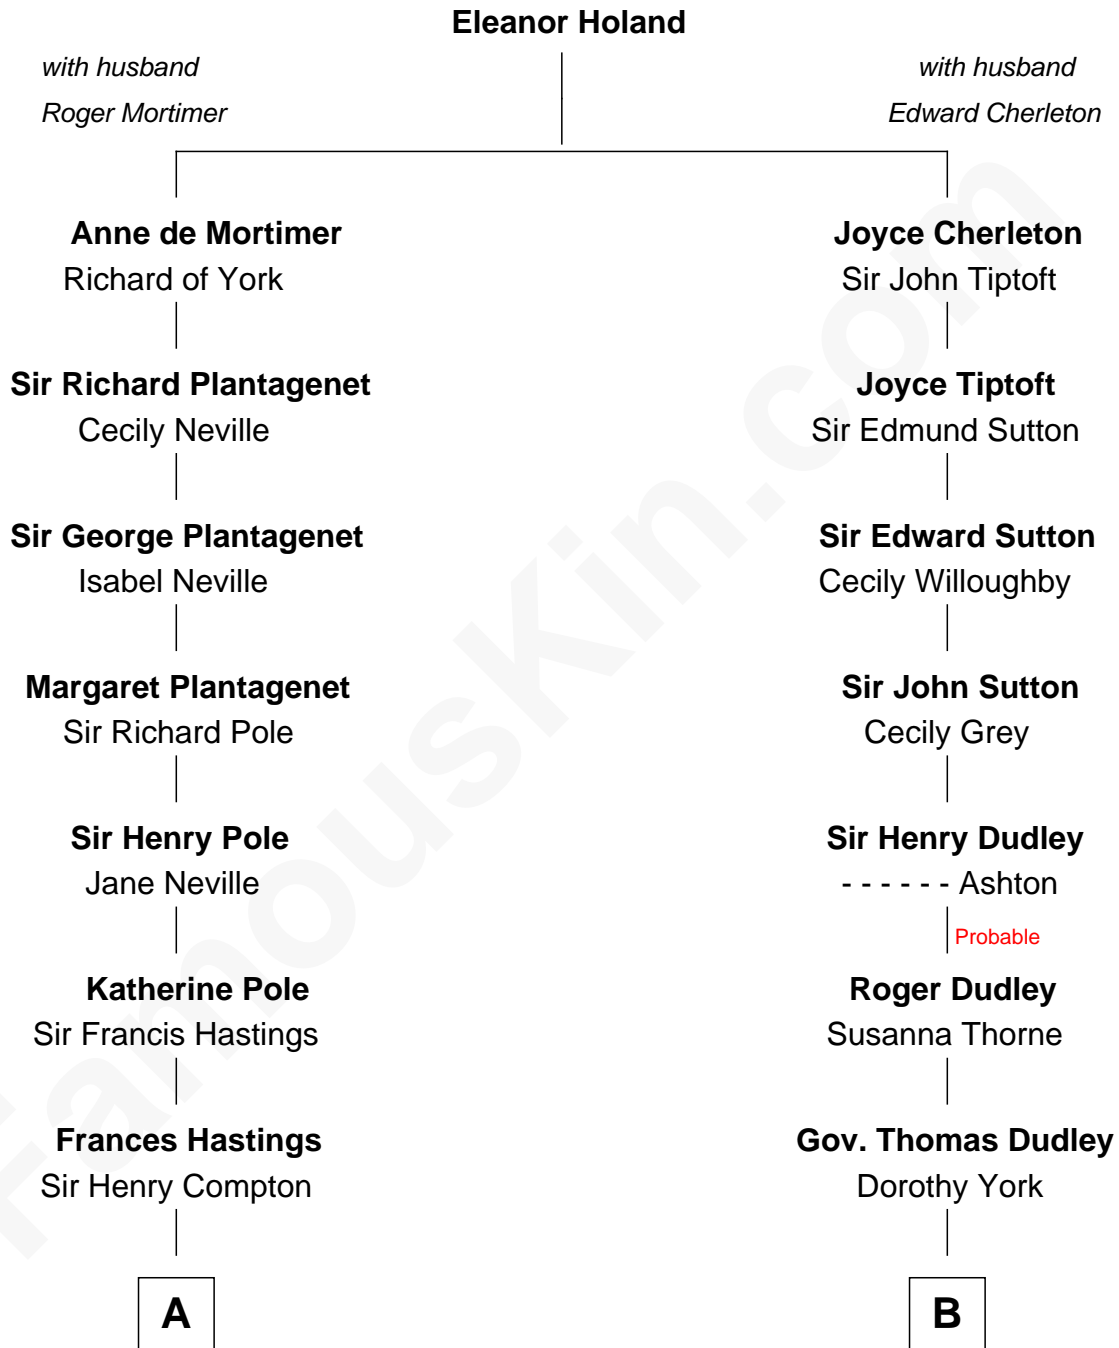

FamousKin.com

Relationship Chart of

Princess Diana

Princess of Wales

11th cousin 7 times removed of

Bathsheba (Ruggles) Spooner

First woman executed for murder in U.S. by non-British government

C

Edward John Spencer
Frances Ruth Burke Roche

Princess Diana
Princess of Wales

FamousKin.com