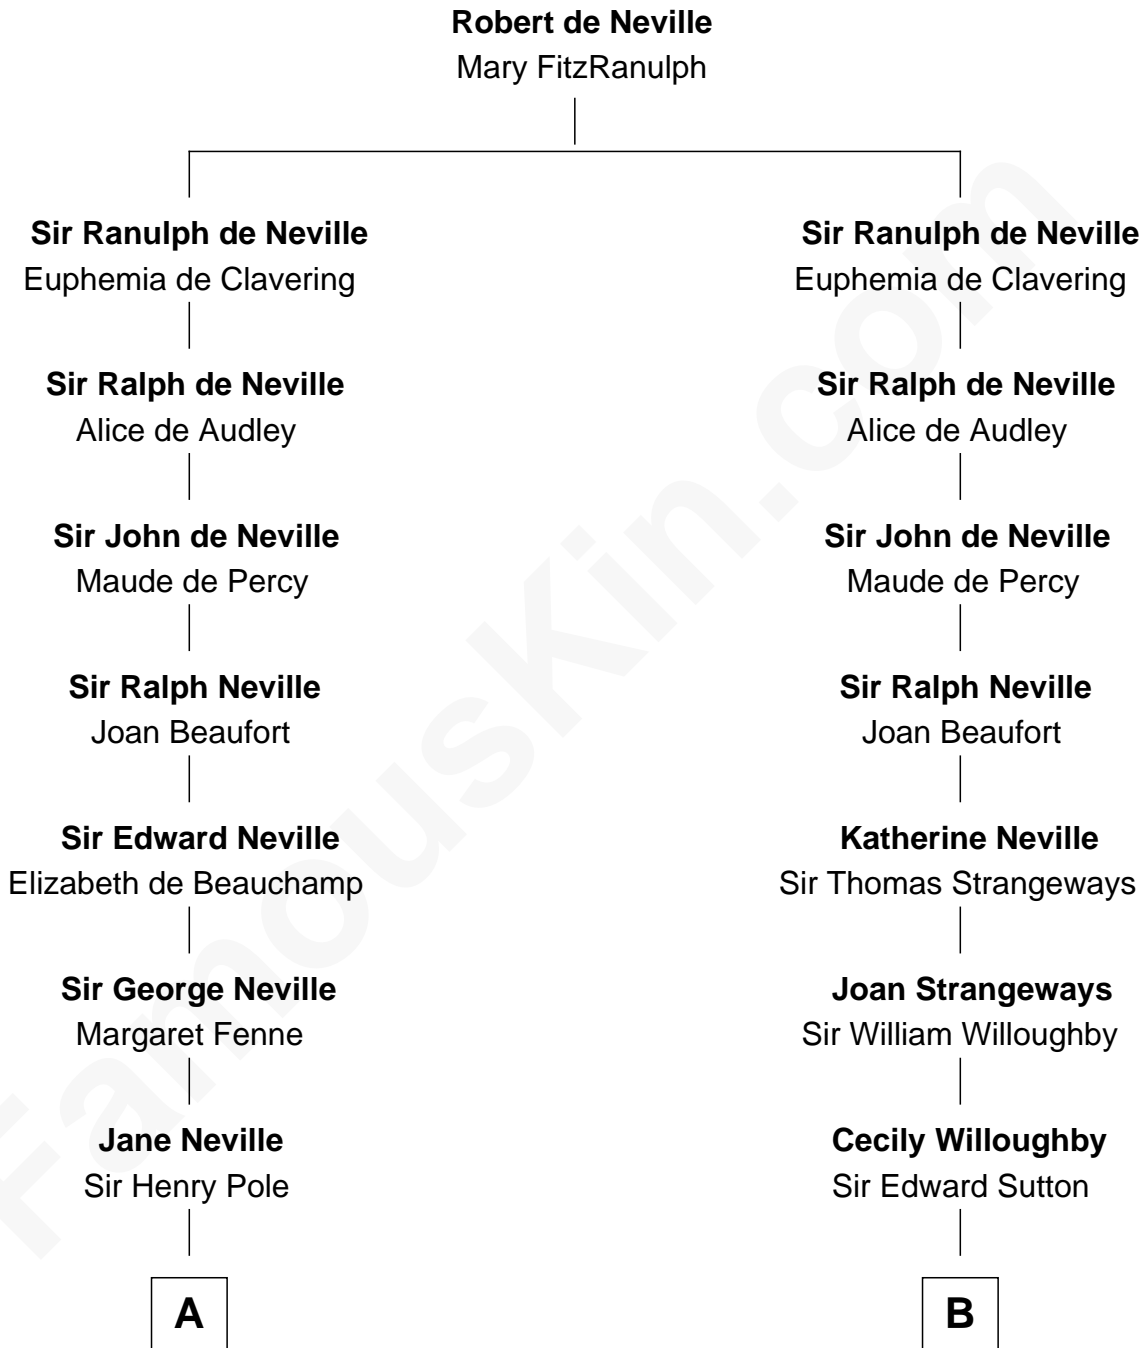

FamousKin.com

Relationship Chart of

Princess Diana

Princess of Wales

15th cousin 5 times removed of

Bathsheba (Ruggles) Spooner

First woman executed for murder in U.S. by non-British government

C

—
Charles Robert Spencer

Margaret Baring

—
Albert Edward John Spencer

Cynthia Elinor Beatrix Hamilton

—
Edward John Spencer

Frances Ruth Burke Roche

—
Princess Diana

Princess of Wales