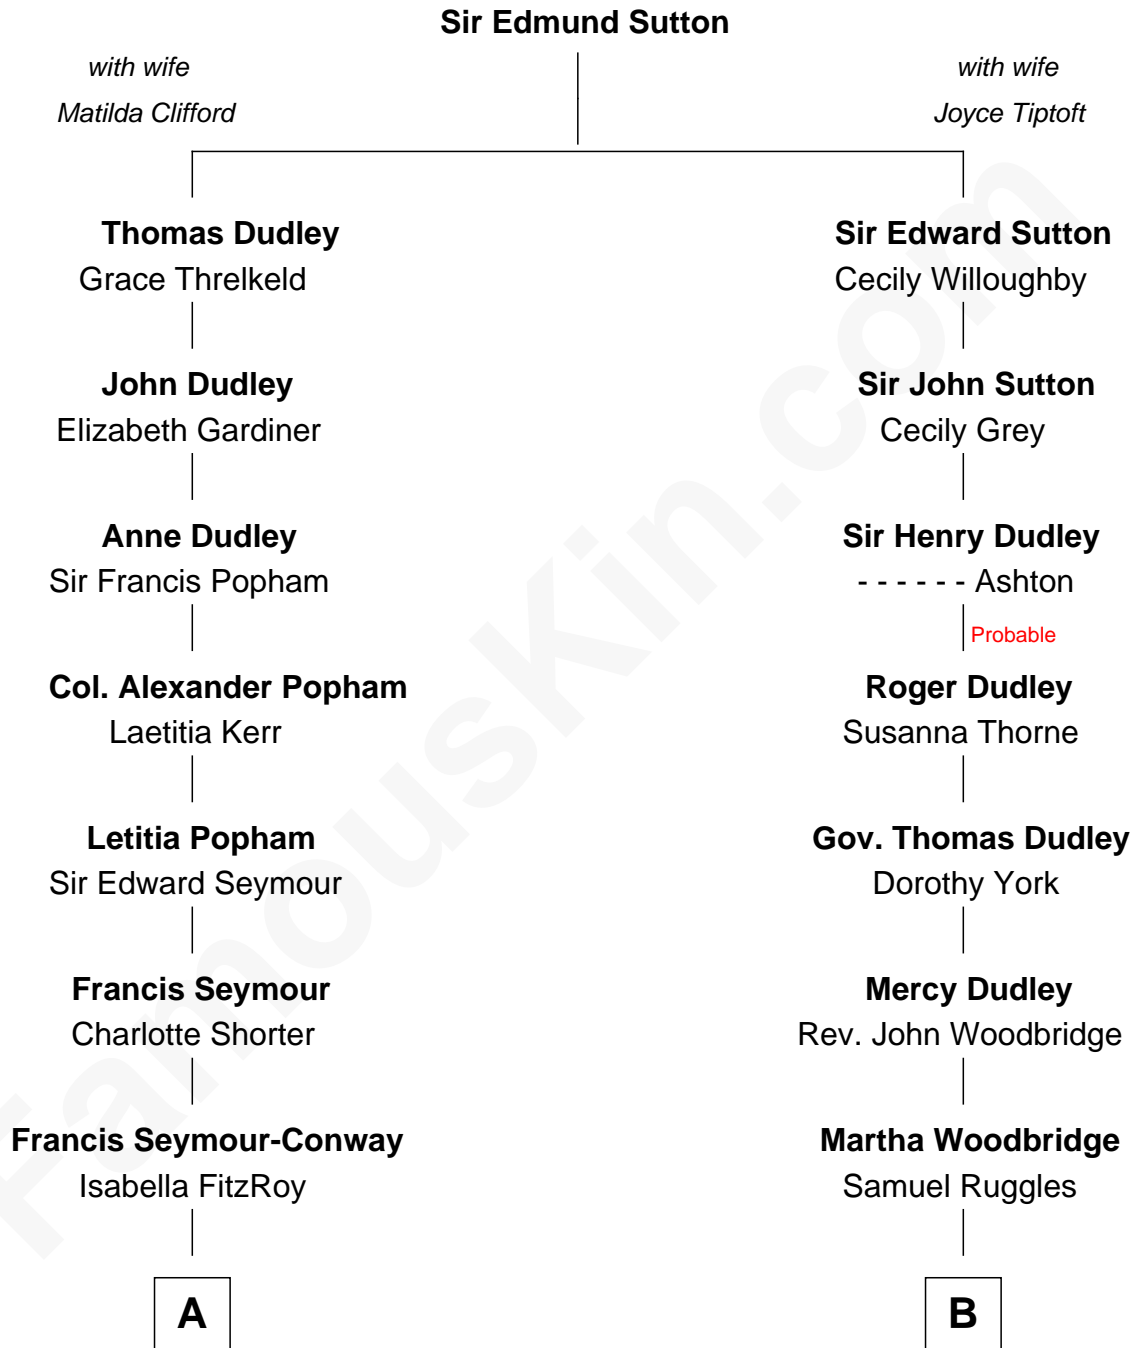

FamousKin.com

Relationship Chart of Princess Diana

Princess of Wales

9th cousin 4 times removed of

Bathsheba (Ruggles) Spooner

First woman executed for murder in U.S. by non-British government

A

Hugh Seymour-Conway
Anne Horatia Waldegrave

Sir Horace Beauchamp Seymour
Elizabeth Malet Palk

Adelaide Horatia Elizabeth Seymour
Frederick Spencer

Charles Robert Spencer
Margaret Baring

Albert Edward John Spencer
Cynthia Elinor Beatrix Hamilton

Edward John Spencer
Frances Ruth Burke Roche

Princess Diana
Princess of Wales

B

Rev. Timothy Ruggles
Mary White

Timothy Dwight Ruggles
Bathsheba Bourne

Bathsheba (Ruggles) Spooner
First Woman Executed in U.S.

FamousKin.com