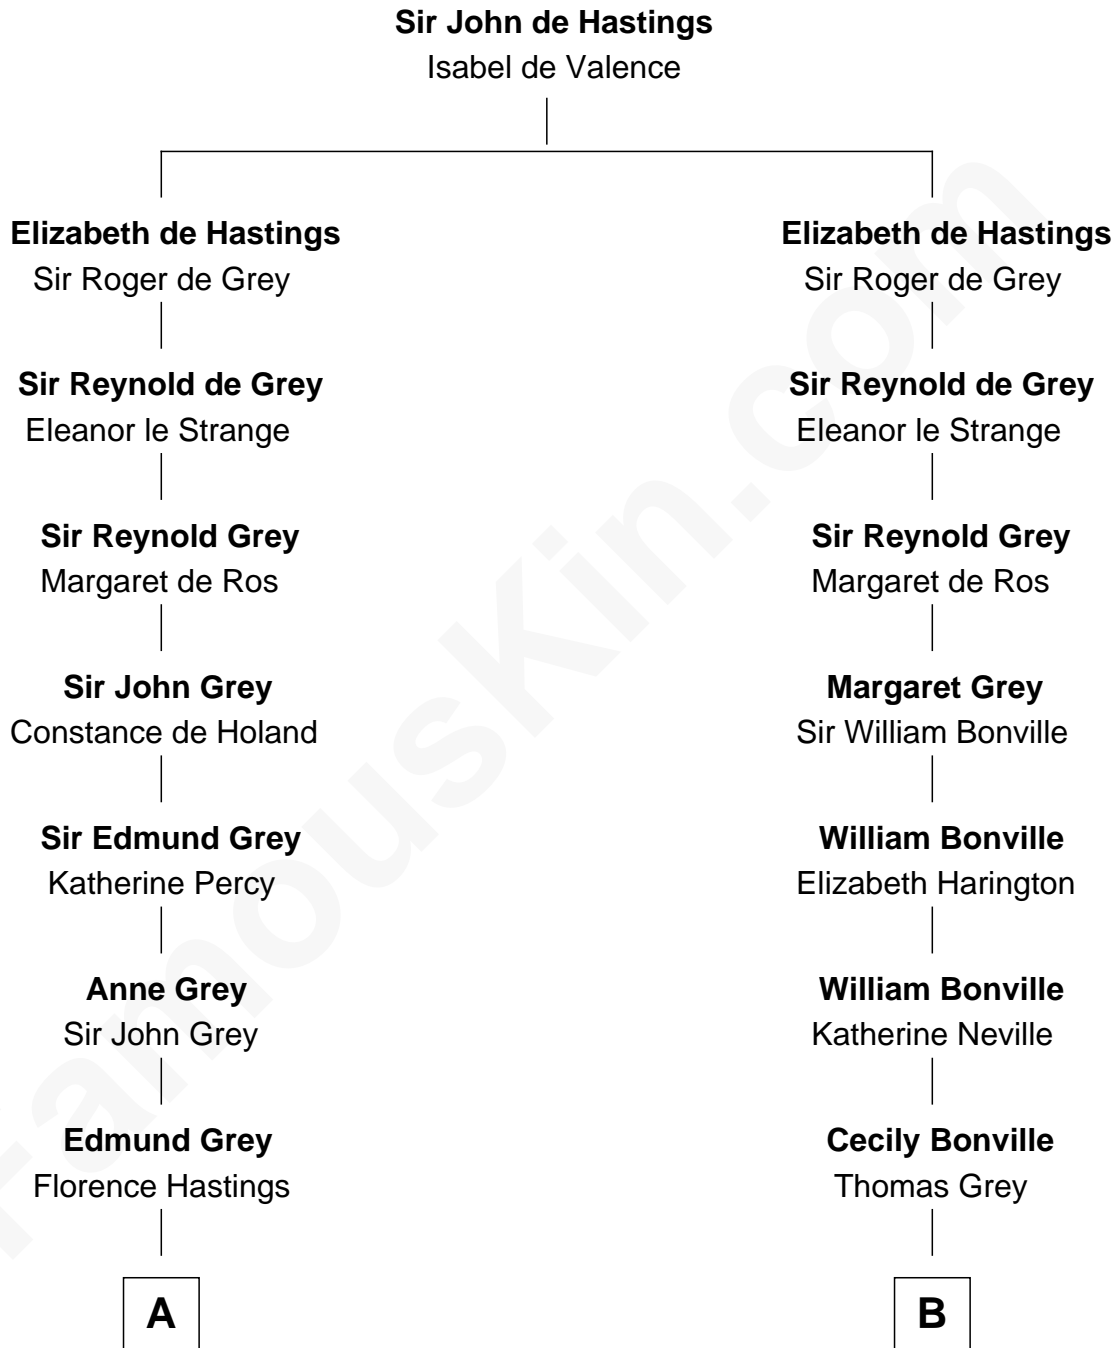

**FamousKin.com**  
**Relationship Chart of**  
**Princess Diana**  
*Princess of Wales*

15th cousin 6 times removed of

**Bathsheba (Ruggles) Spooner**

*First woman executed for murder in U.S. by non-British government*

**C**

—  
**Frederick Spencer**

Adelaide Horatia Elizabeth Seymour

—  
**Charles Robert Spencer**

Margaret Baring

—  
**Albert Edward John Spencer**

Cynthia Elinor Beatrix Hamilton

—  
**Edward John Spencer**

Frances Ruth Burke Roche

—  
**Princess Diana**

*Princess of Wales*

FamousKin.com