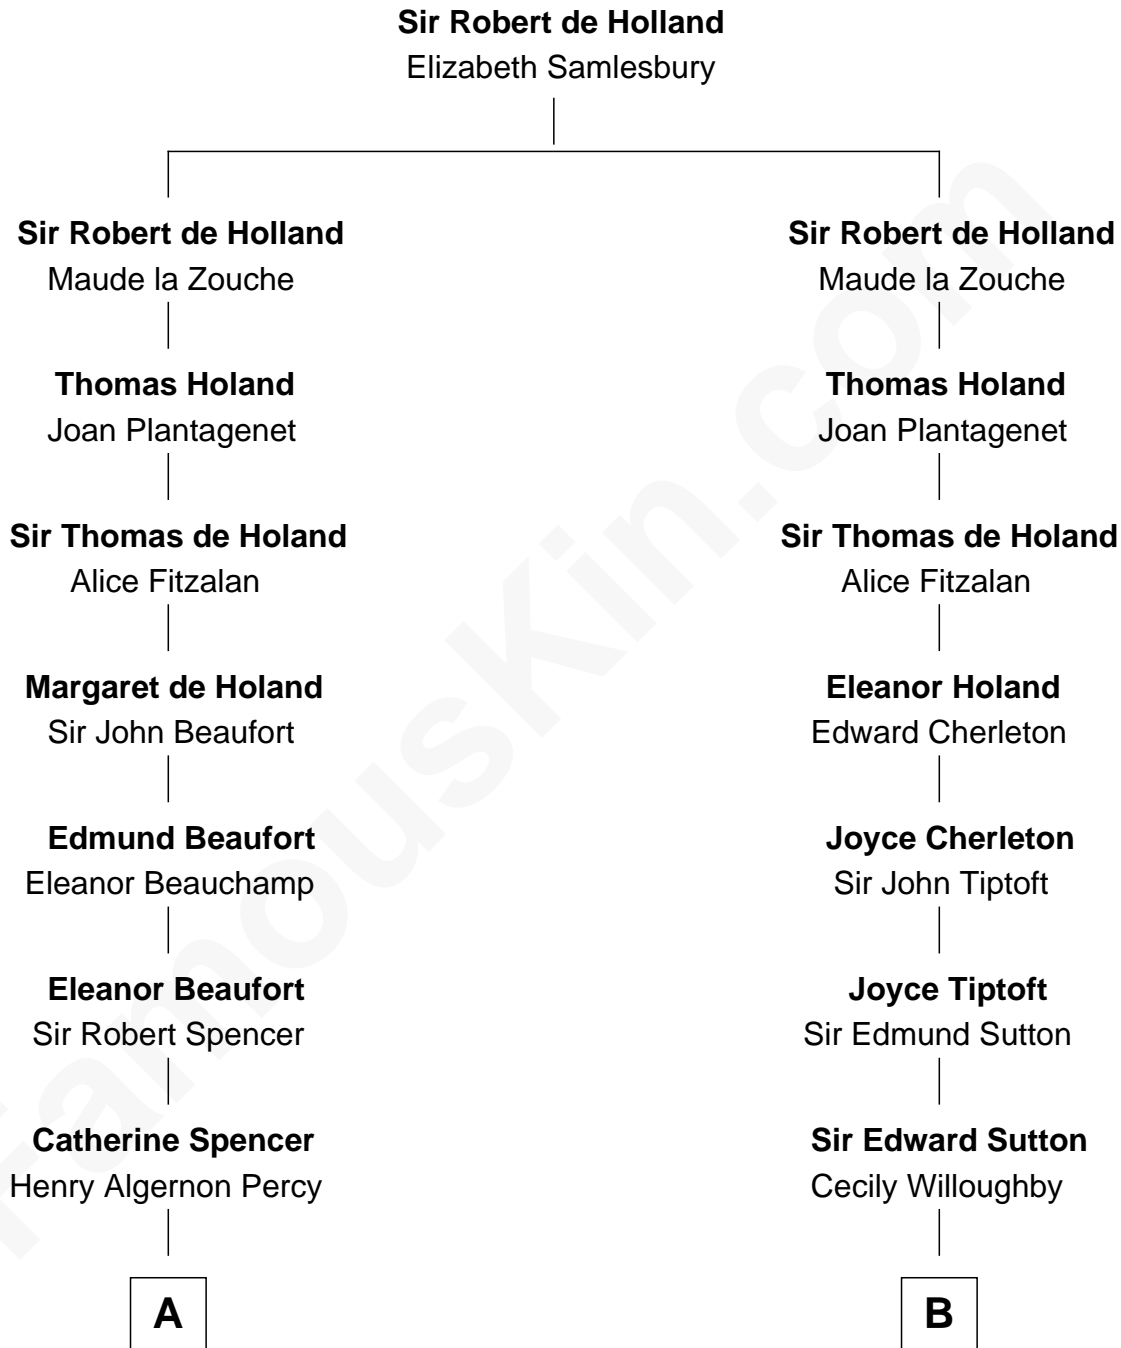

FamousKin.com

Relationship Chart of

Princess Diana

Princess of Wales

15th cousin 6 times removed of

Bathsheba (Ruggles) Spooner

First woman executed for murder in U.S. by non-British government

C

—
Frederick Spencer

Adelaide Horatia Elizabeth Seymour

—
Charles Robert Spencer

Margaret Baring

—
Albert Edward John Spencer

Cynthia Elinor Beatrix Hamilton

—
Edward John Spencer

Frances Ruth Burke Roche

—
Princess Diana

Princess of Wales

FamousKin.com