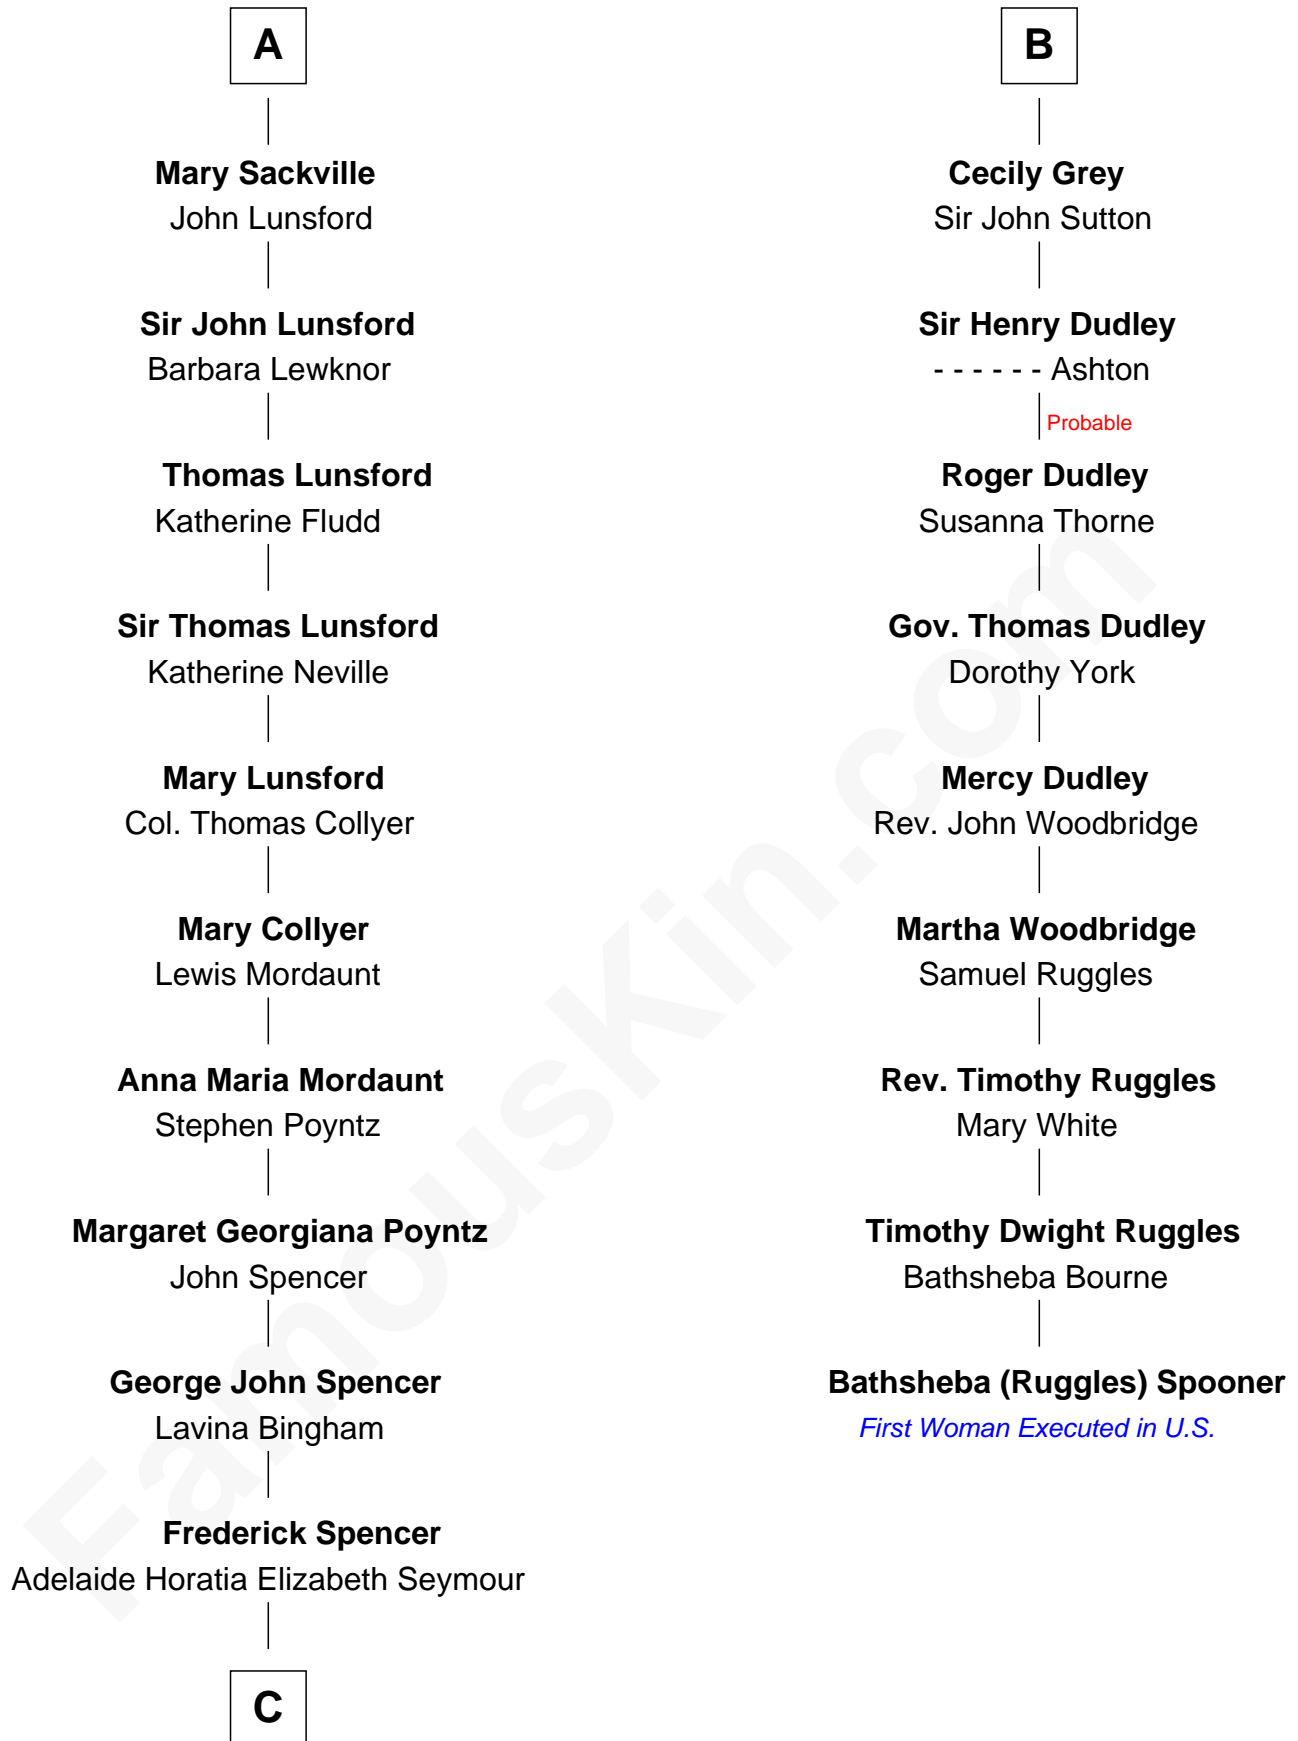

FamousKin.com

Relationship Chart of

Princess Diana

Princess of Wales

15th cousin 5 times removed of

Bathsheba (Ruggles) Spooner

First woman executed for murder in U.S. by non-British government

C

—
Charles Robert Spencer

Margaret Baring

—
Albert Edward John Spencer

Cynthia Elinor Beatrix Hamilton

—
Edward John Spencer

Frances Ruth Burke Roche

—
Princess Diana

Princess of Wales