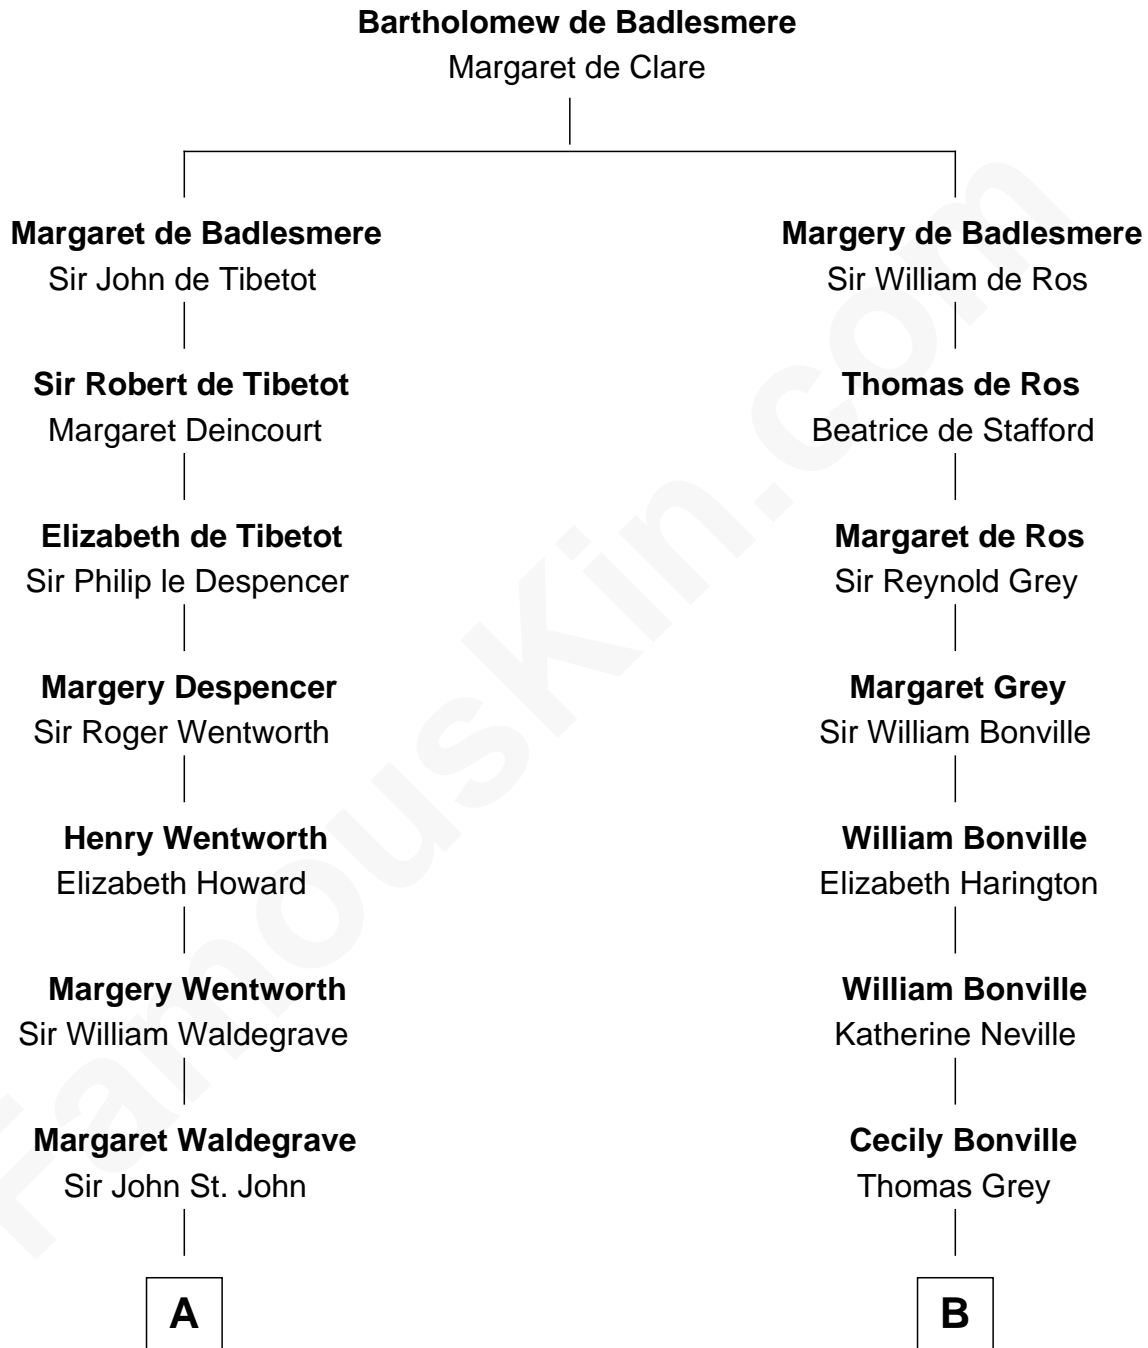

FamousKin.com

Relationship Chart of

Princess Diana

Princess of Wales

15th cousin 5 times removed of

Bathsheba (Ruggles) Spooner

First woman executed for murder in U.S. by non-British government

A

Margaret St. John
Sir Francis Russell

William Russell
Elizabeth Long

Francis Russell
Catherine Brydges

Anne Russell
George Digby

Ann Digby
Sir Robert Spencer

Sir Charles Spencer
Anne Churchill

John Spencer
Georgiana Carolina Carteret

Gov. Thomas Dudley
Dorothy York

Mercy Dudley
Rev. John Woodbridge

Martha Woodbridge
Samuel Ruggles

Rev. Timothy Ruggles
Mary White

Timothy Dwight Ruggles
Bathsheba Bourne

Bathsheba (Ruggles) Spooner
First Woman Executed in U.S.