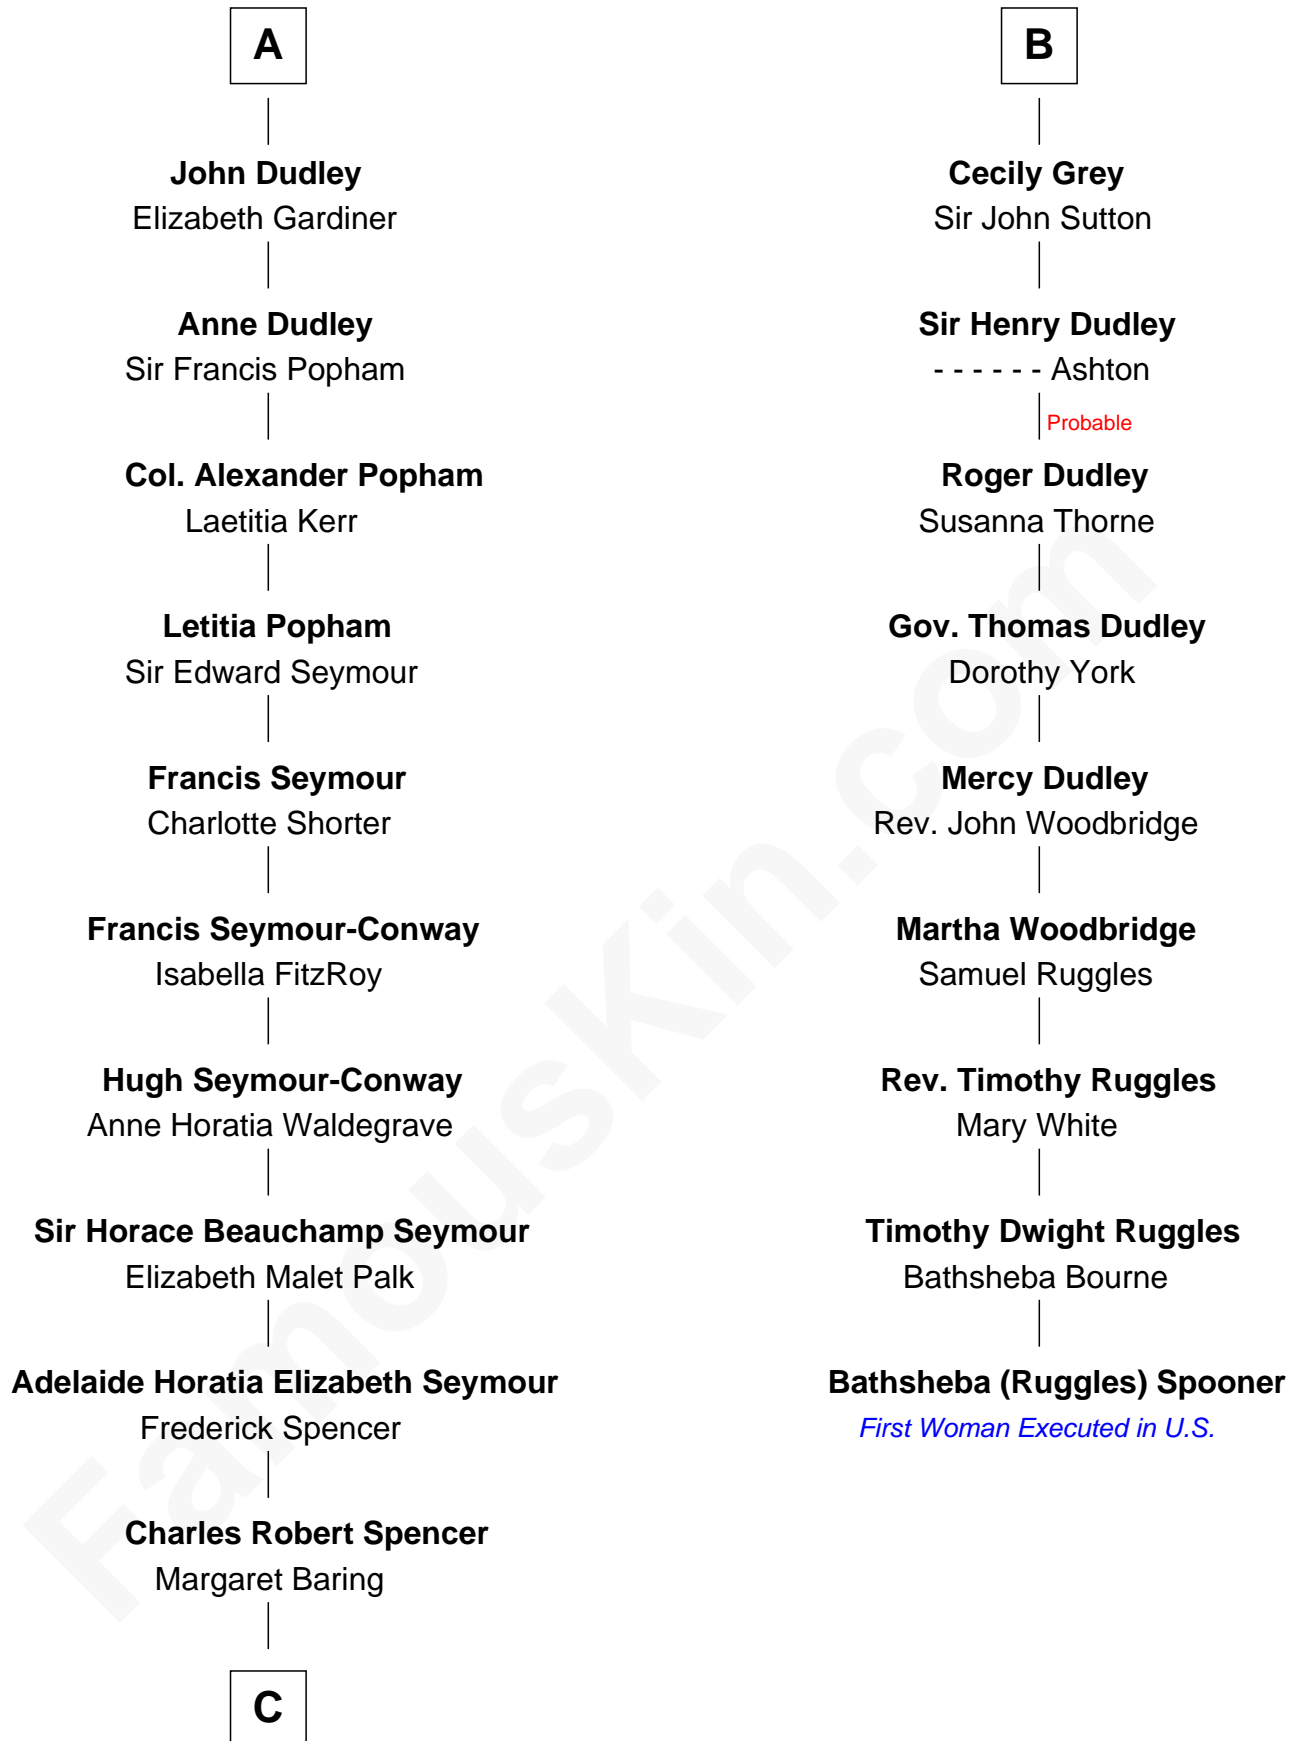

FamousKin.com

Relationship Chart of

Princess Diana

Princess of Wales

15th cousin 4 times removed of

Bathsheba (Ruggles) Spooner

First woman executed for murder in U.S. by non-British government

C

—
Albert Edward John Spencer
Cynthia Elinor Beatrix Hamilton

—
Edward John Spencer
Frances Ruth Burke Roche

—
Princess Diana
Princess of Wales

FamousKin.com