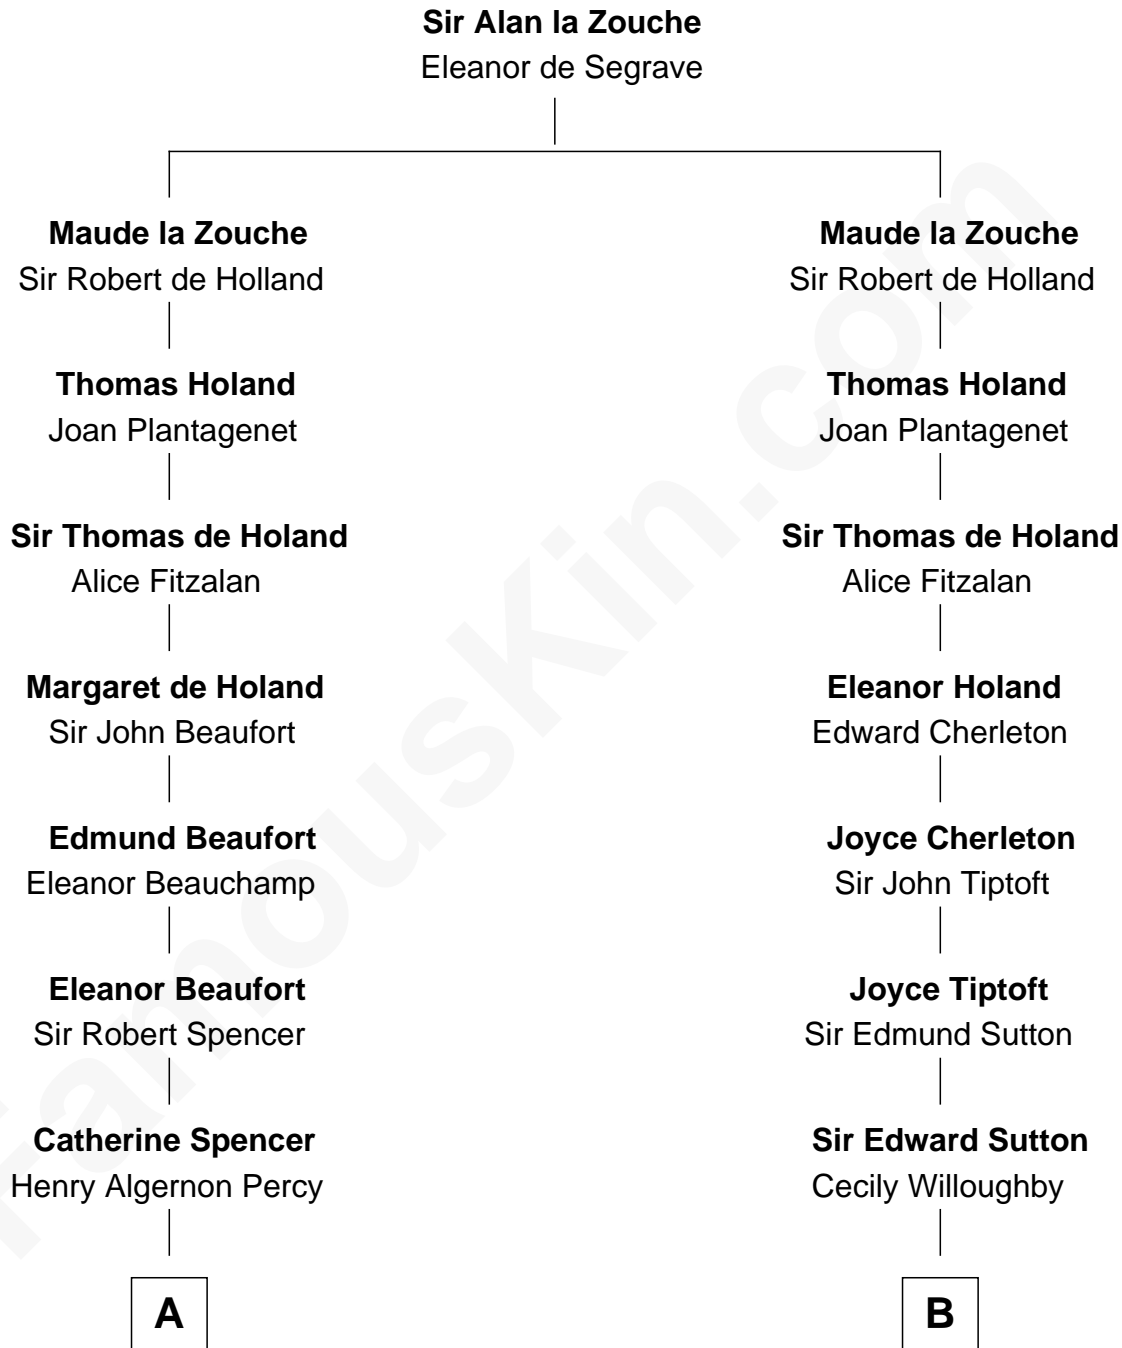

## Relationship Chart of

### Princess Diana

*Princess of Wales*

15th cousin 6 times removed of

### Bathsheba (Ruggles) Spooner

*First woman executed for murder in U.S. by non-British government*

**C**

—  
**Frederick Spencer**

Adelaide Horatia Elizabeth Seymour

—  
**Charles Robert Spencer**

Margaret Baring